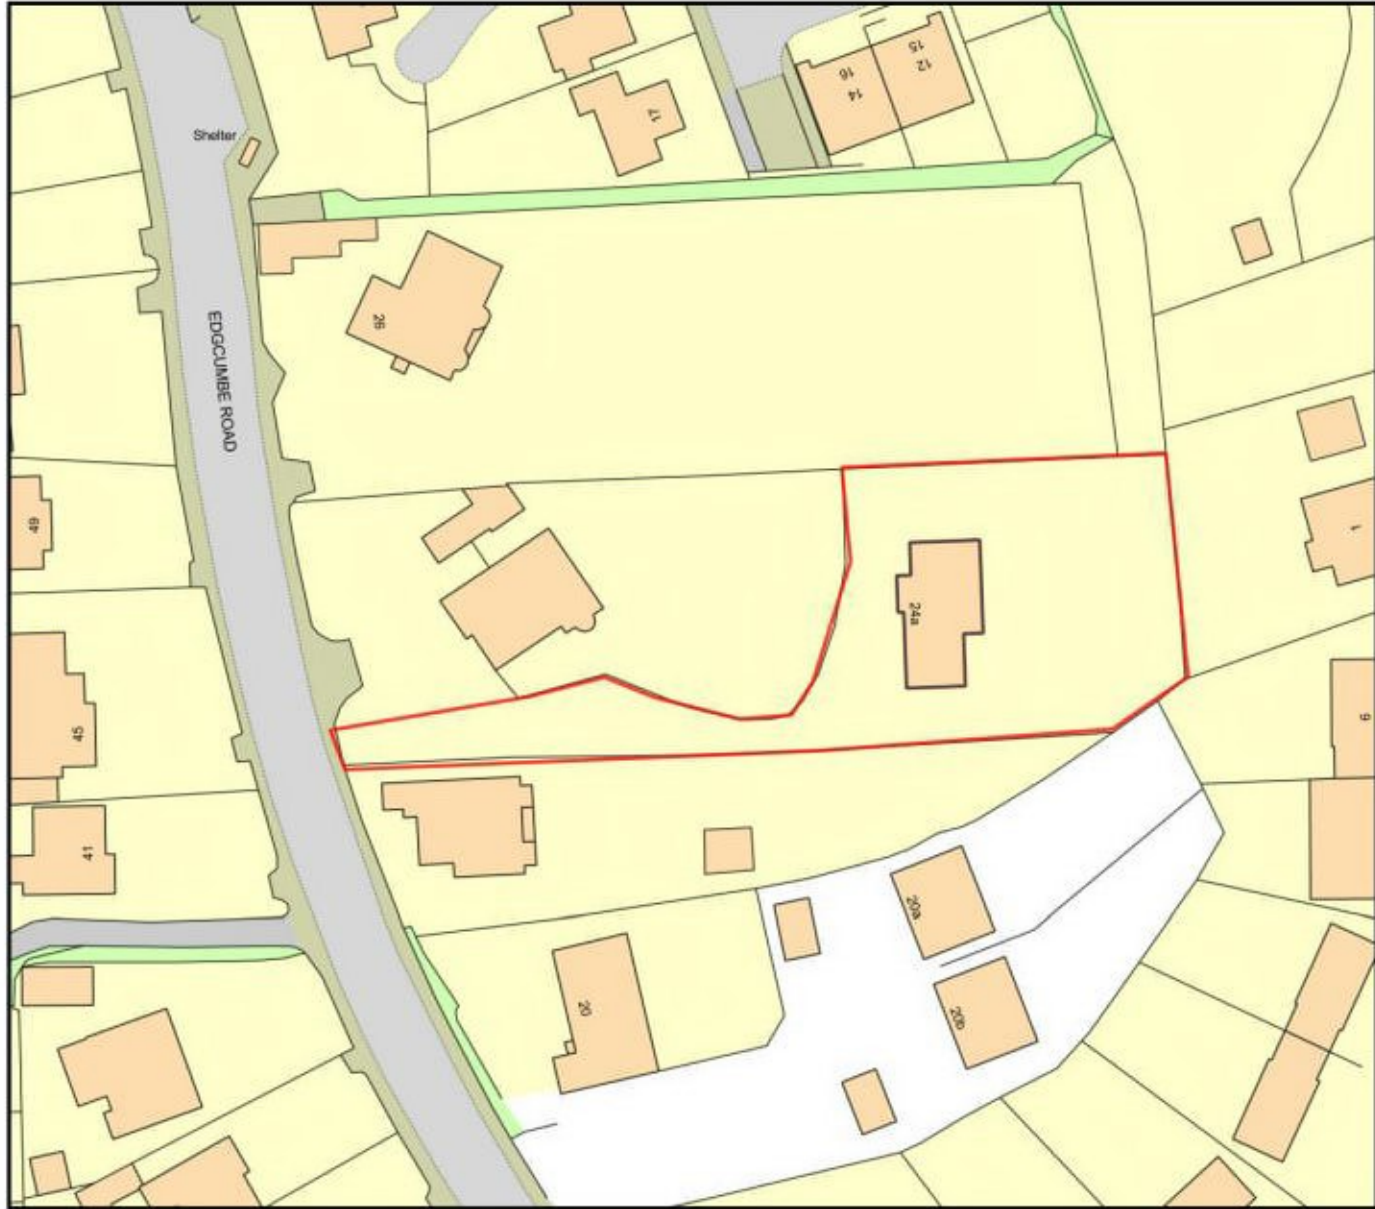

Location Plan

PA21/10790/01

Plan Produced for: Dennis Sheppard
Date Produced: 28 Oct 2021
Plan Reference Number: TQRQM21301095125295
Scale: 1:1250 @ A4