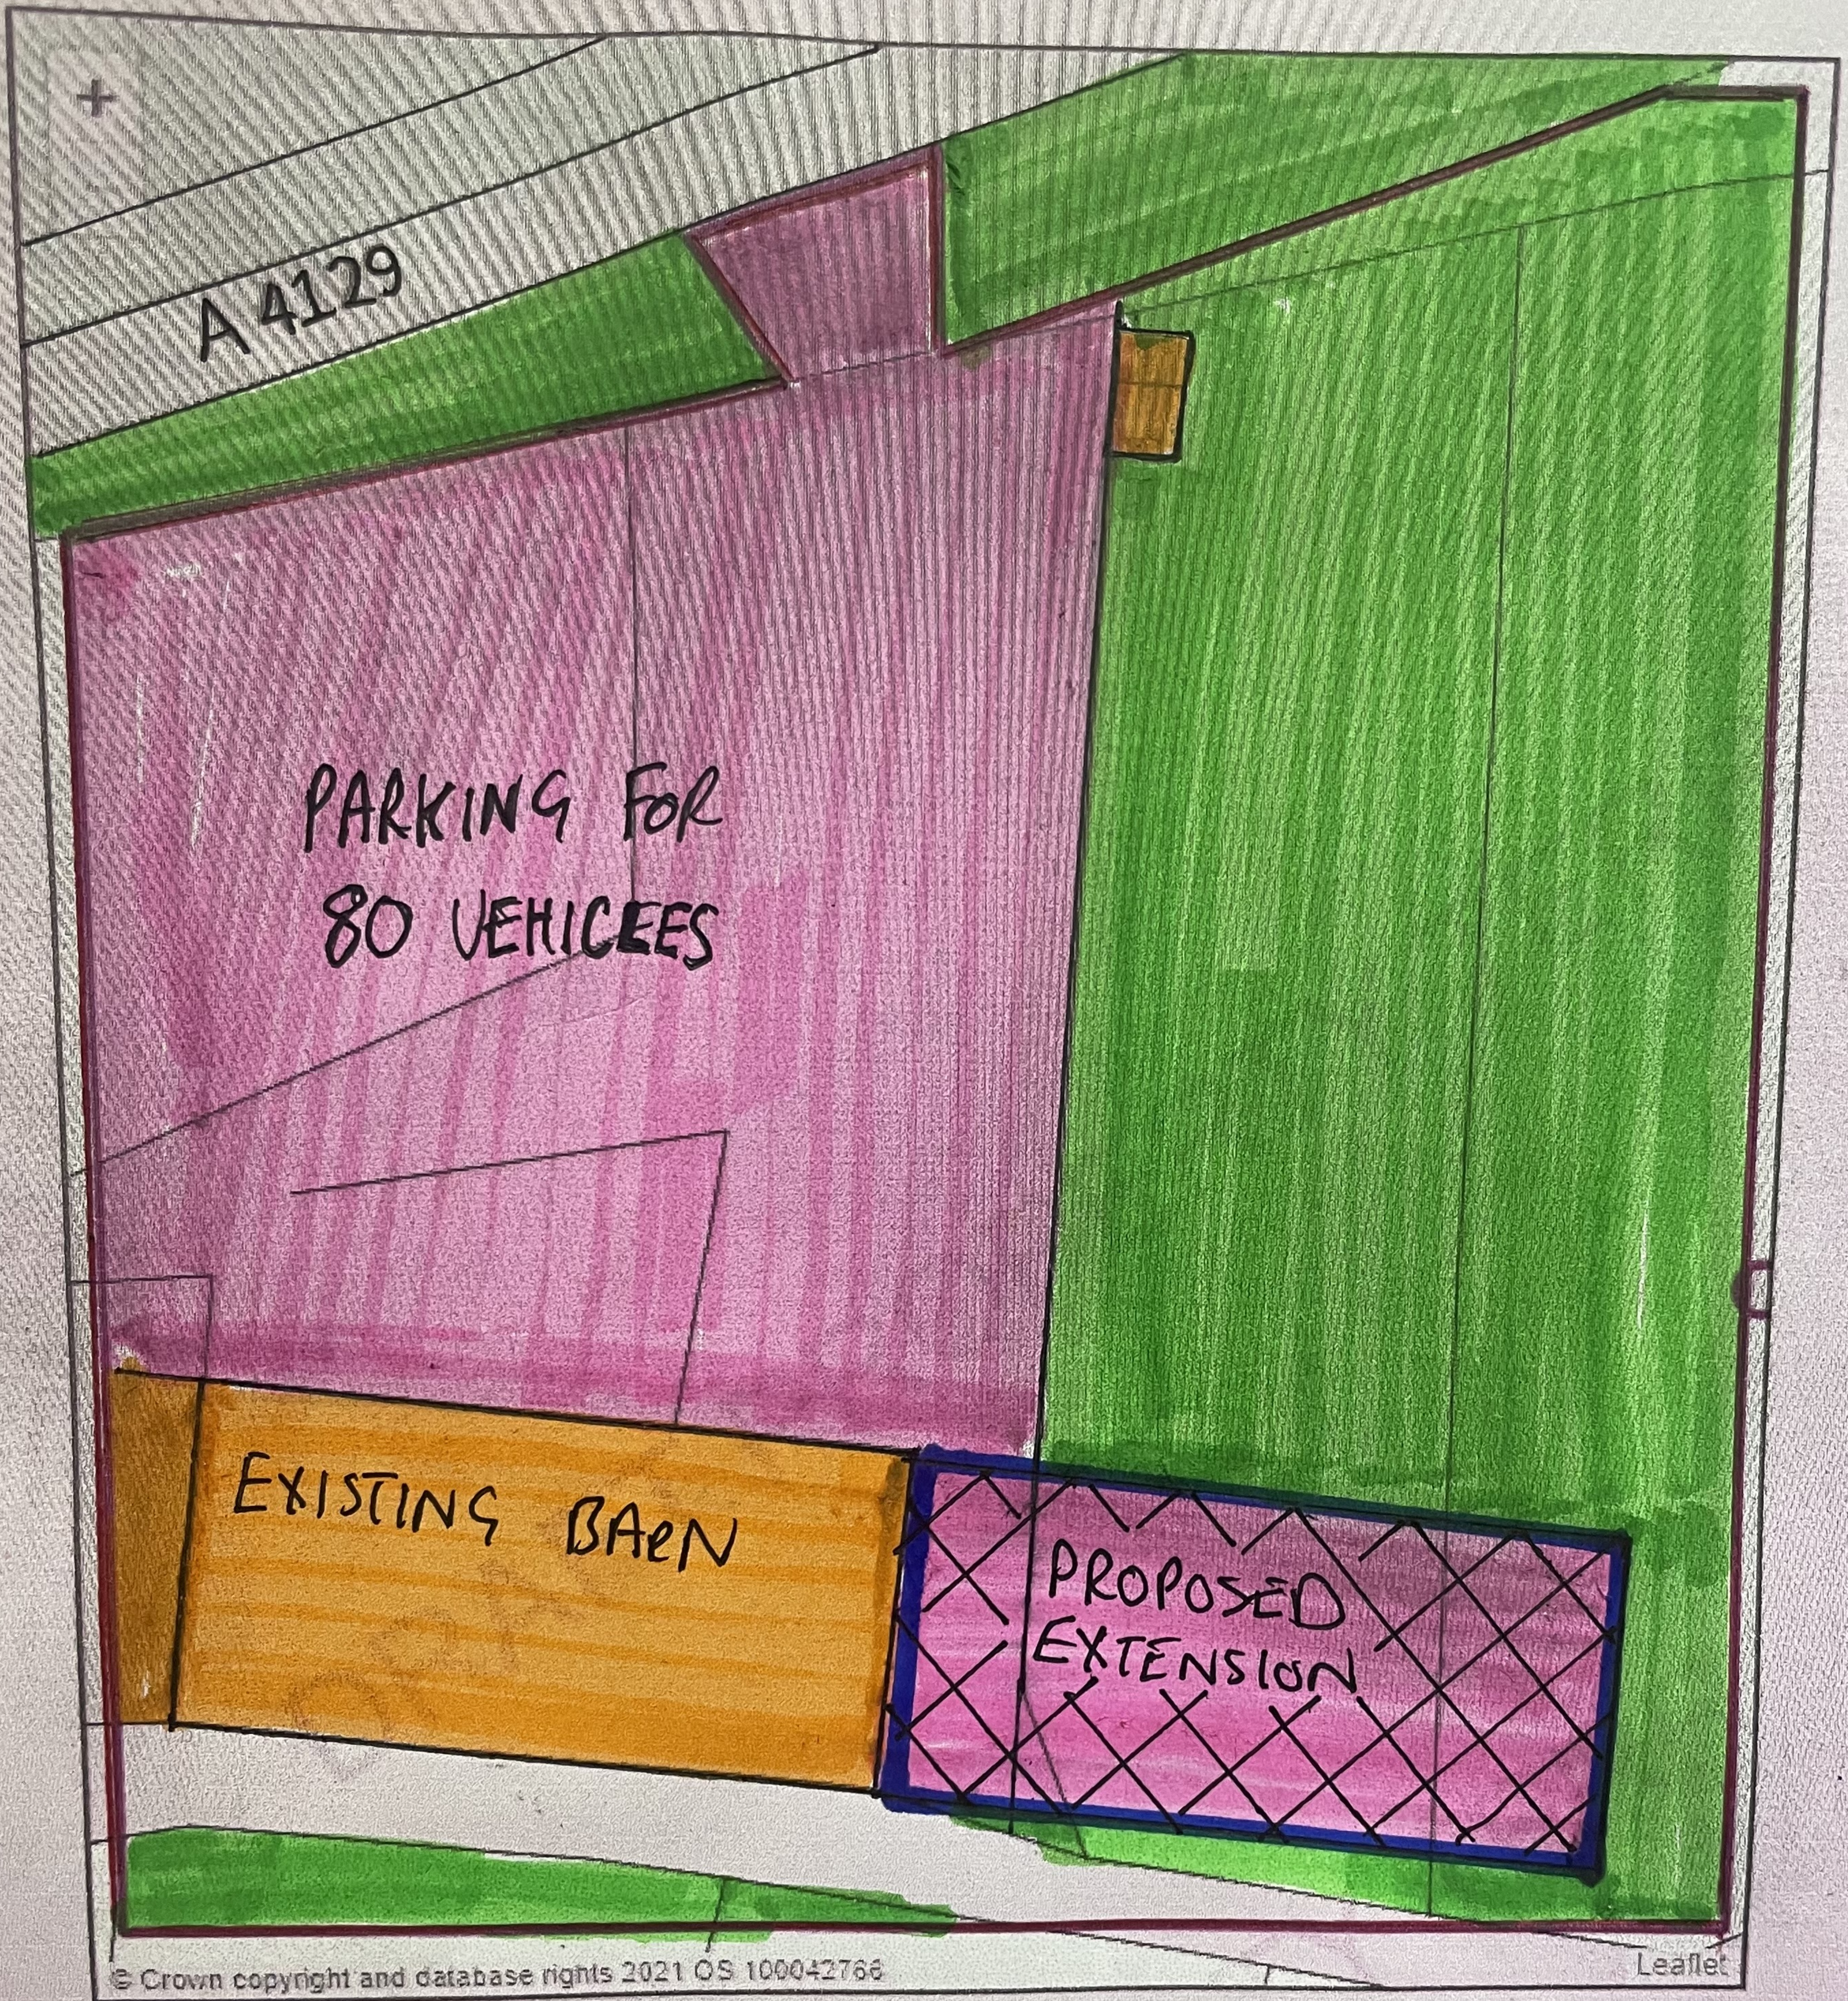

SITE LAYOUT PLAN FOR NEW NURSERY FARM.

Plan Title

Metres

astaPlan

Plan Produced for:

Date Produced: 7 Nov 2021

SCALE 1:500