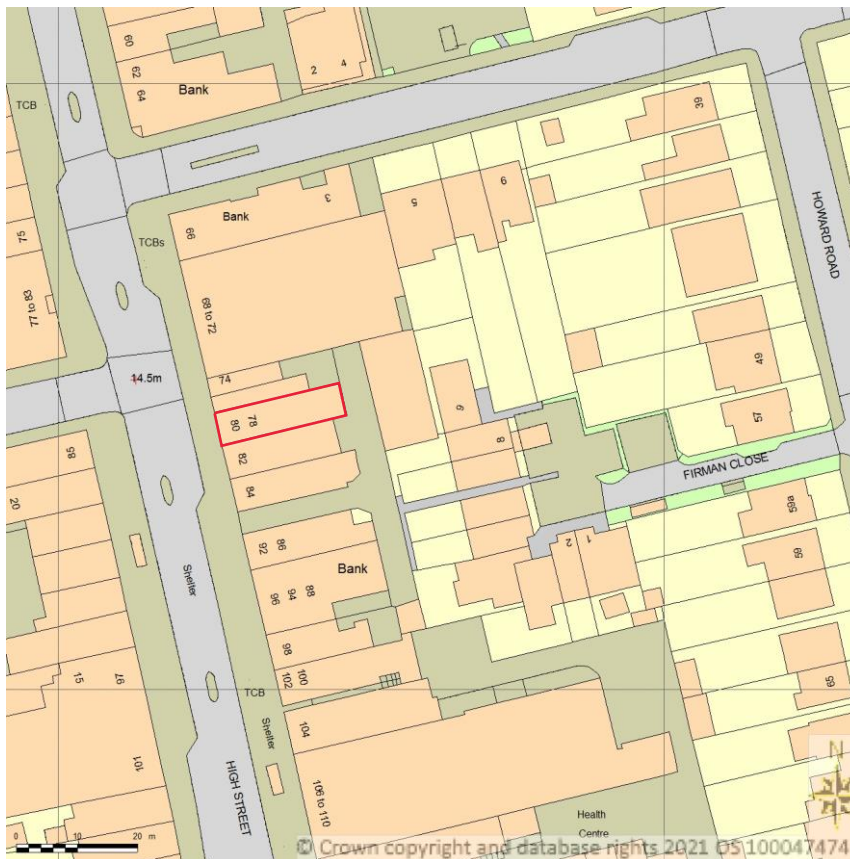

SITE LOCATION PLAN
AREA 2 HA
SCALE 1:1250 on A4
CENTRE COORDINATES: 521462, 168342

Supplied by Streetwise Maps Ltd
www.streetwise.net
Licence No: 100047474
17/06/2021 18:31