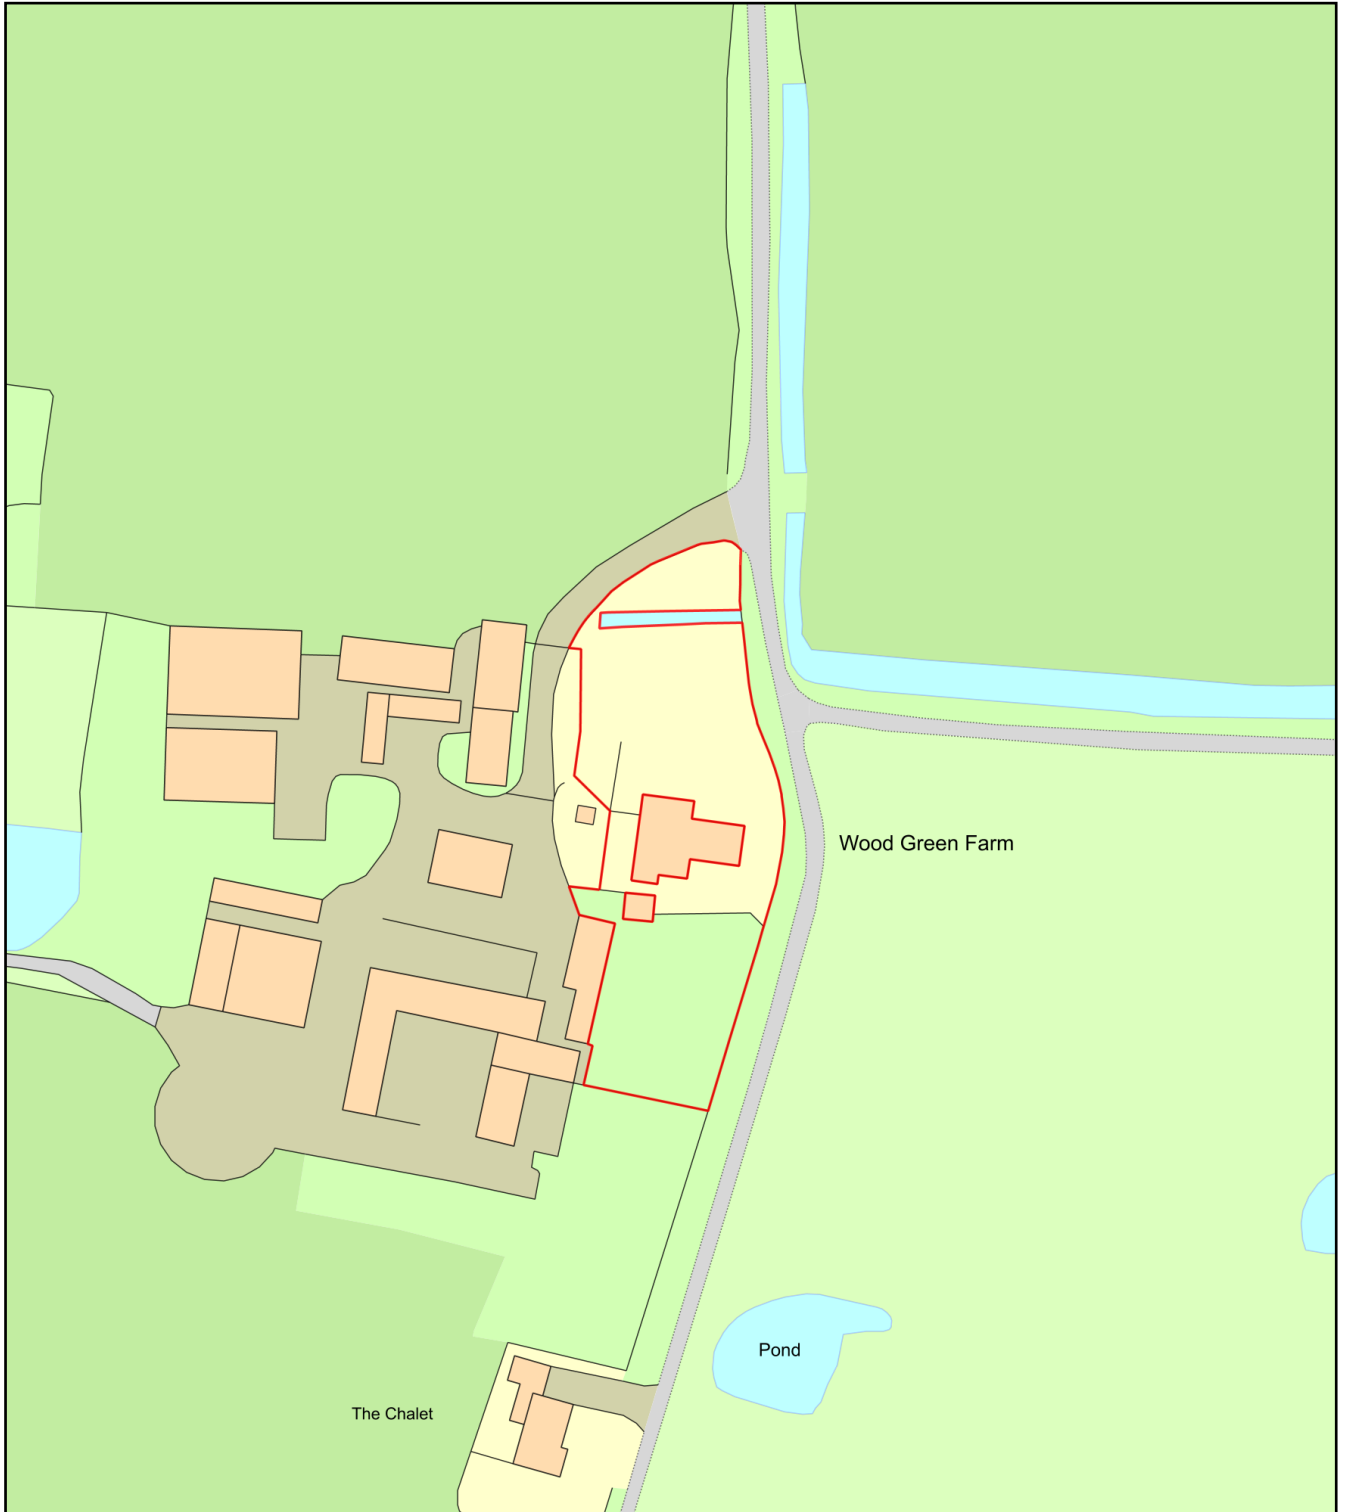

wood green farm north

Plan Produced for: listed south norfolk
Date Produced: 26 Oct 2021
Plan Reference Number: TQRQM21299120154253
Scale: 1:1250 @ A4