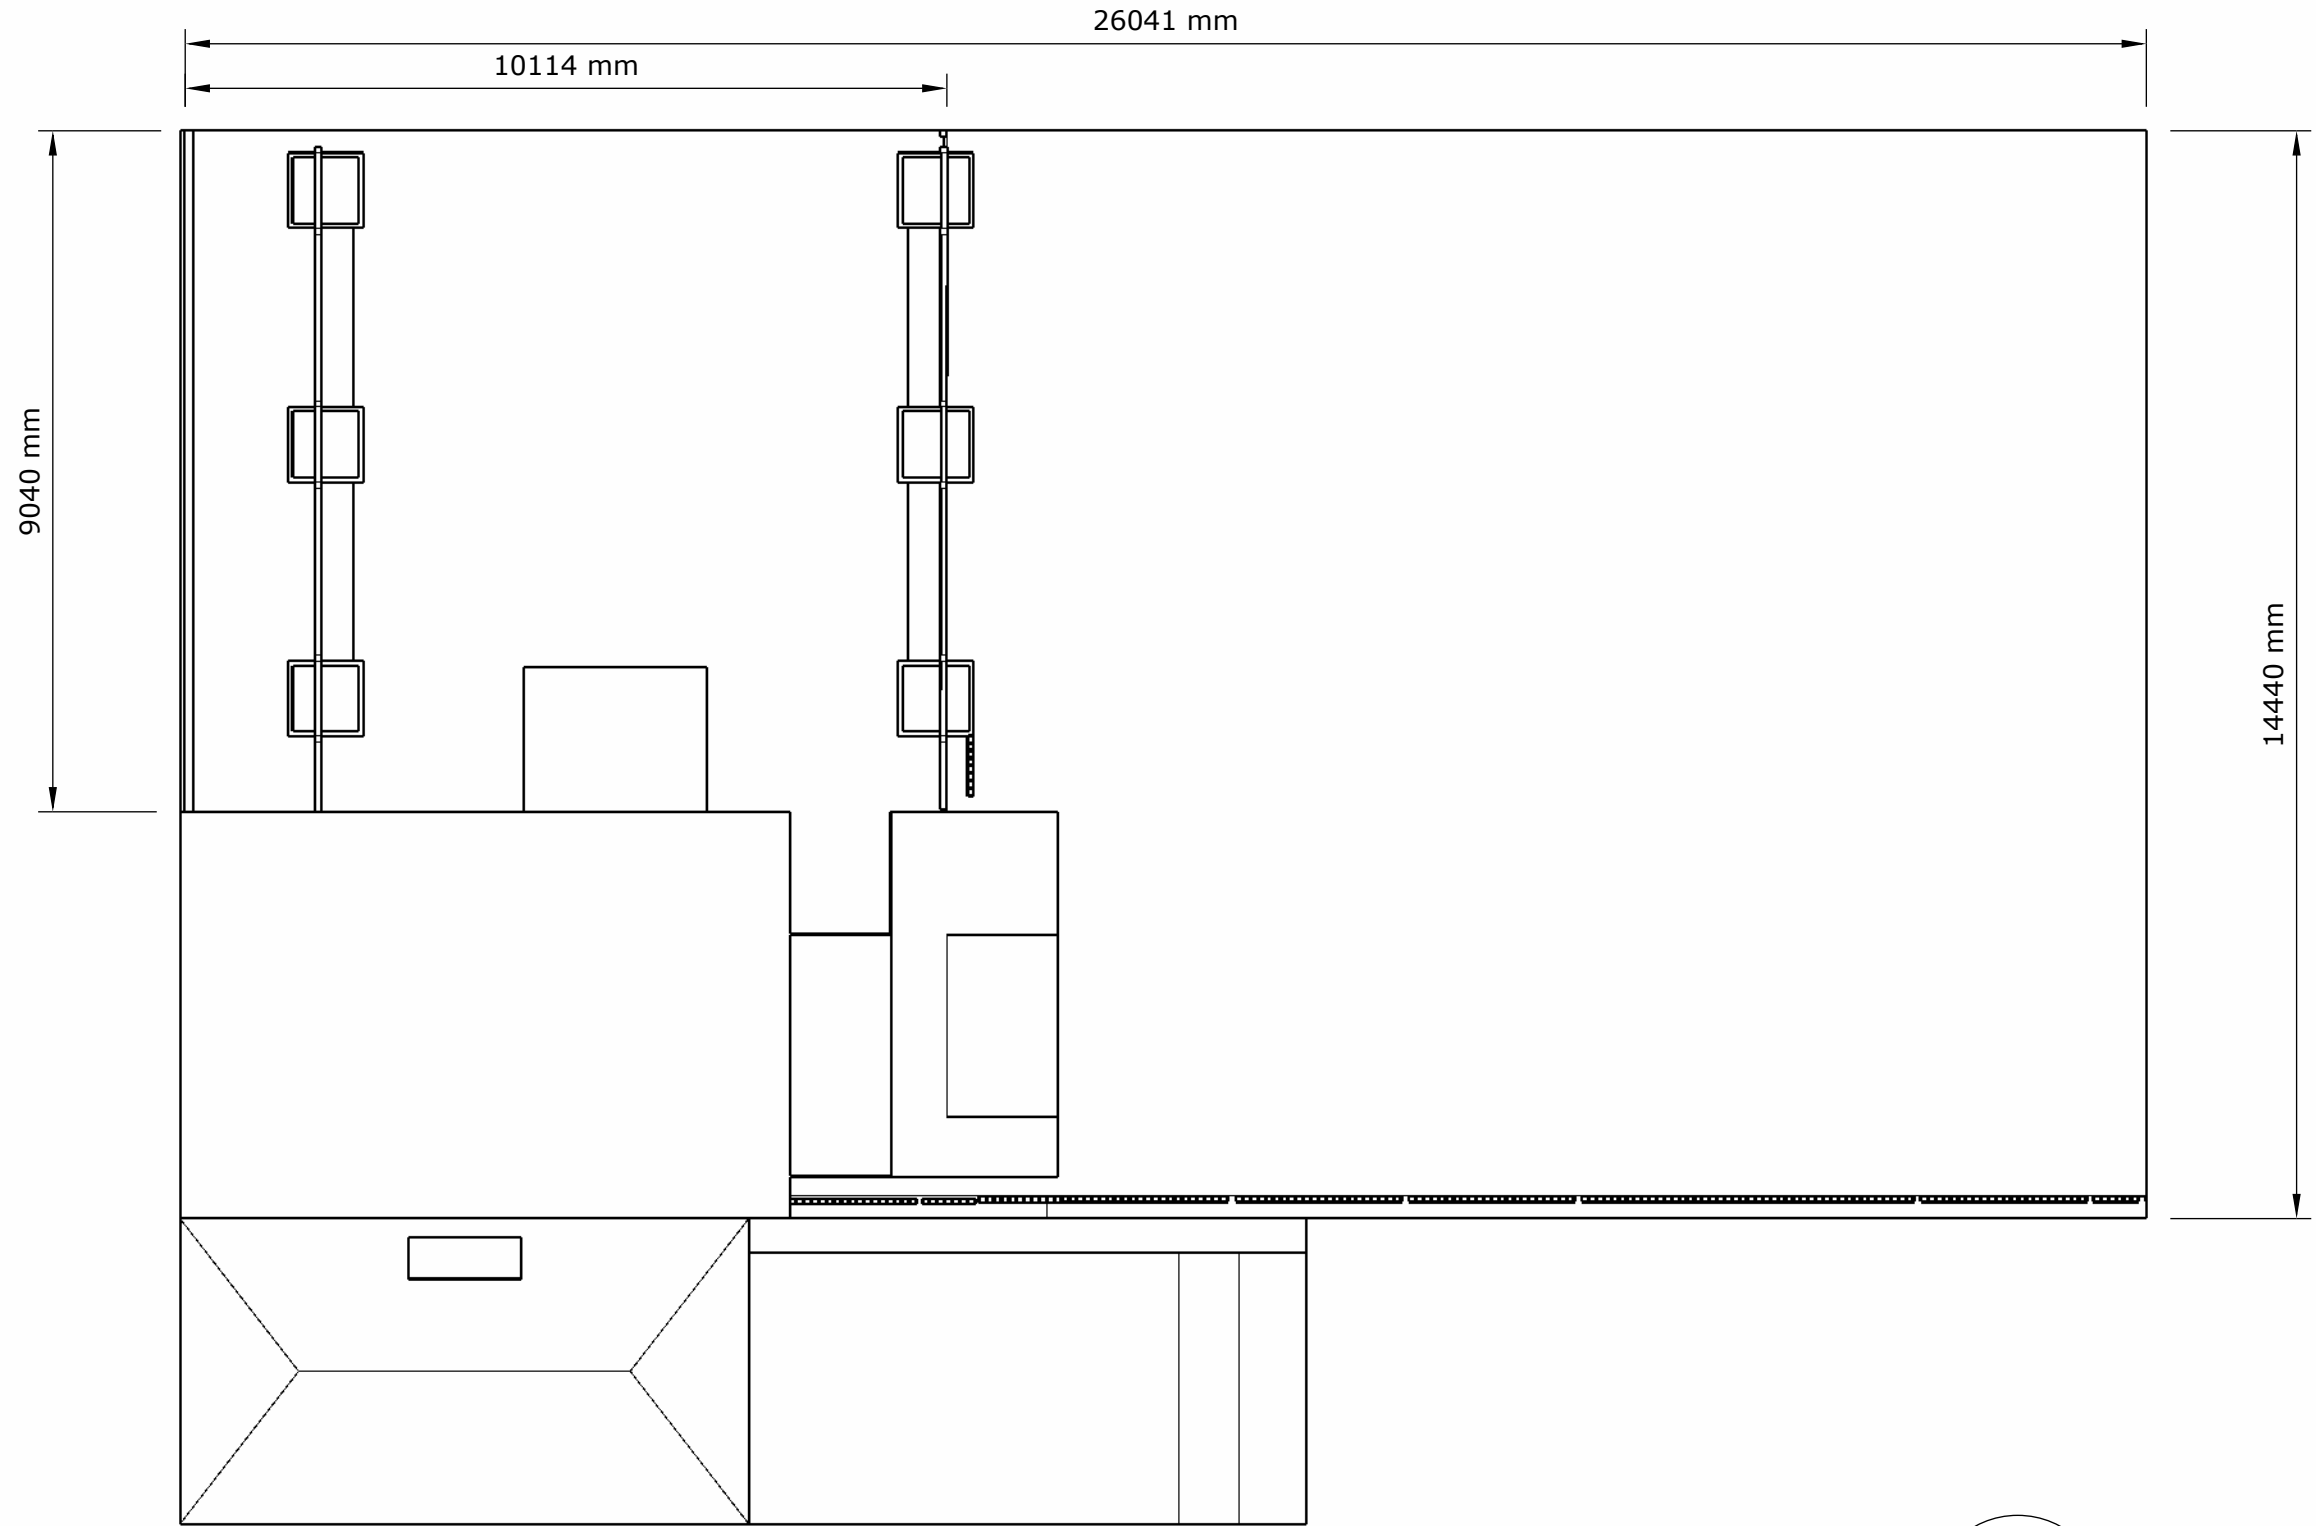

CASTLE ST. SNOOKER CLUB - PROPOSED ROOF TERRACE - AERIAL VIEW

A3 1:100

SCALE: 1:100