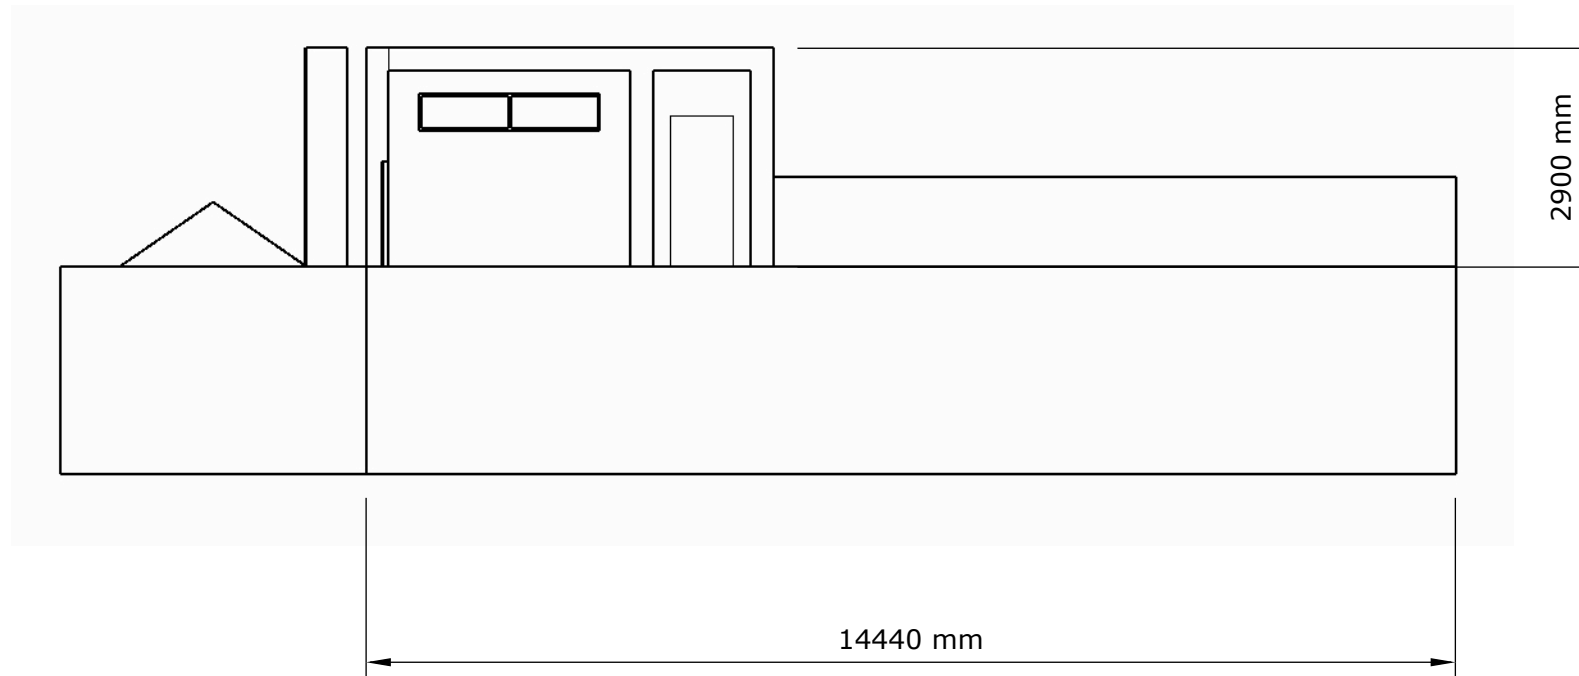

CASTLE ST. SNOOKER CLUB - EXISTING REAR ELEVATION SECTION

A3 - 1:100

SCALE: 1:100