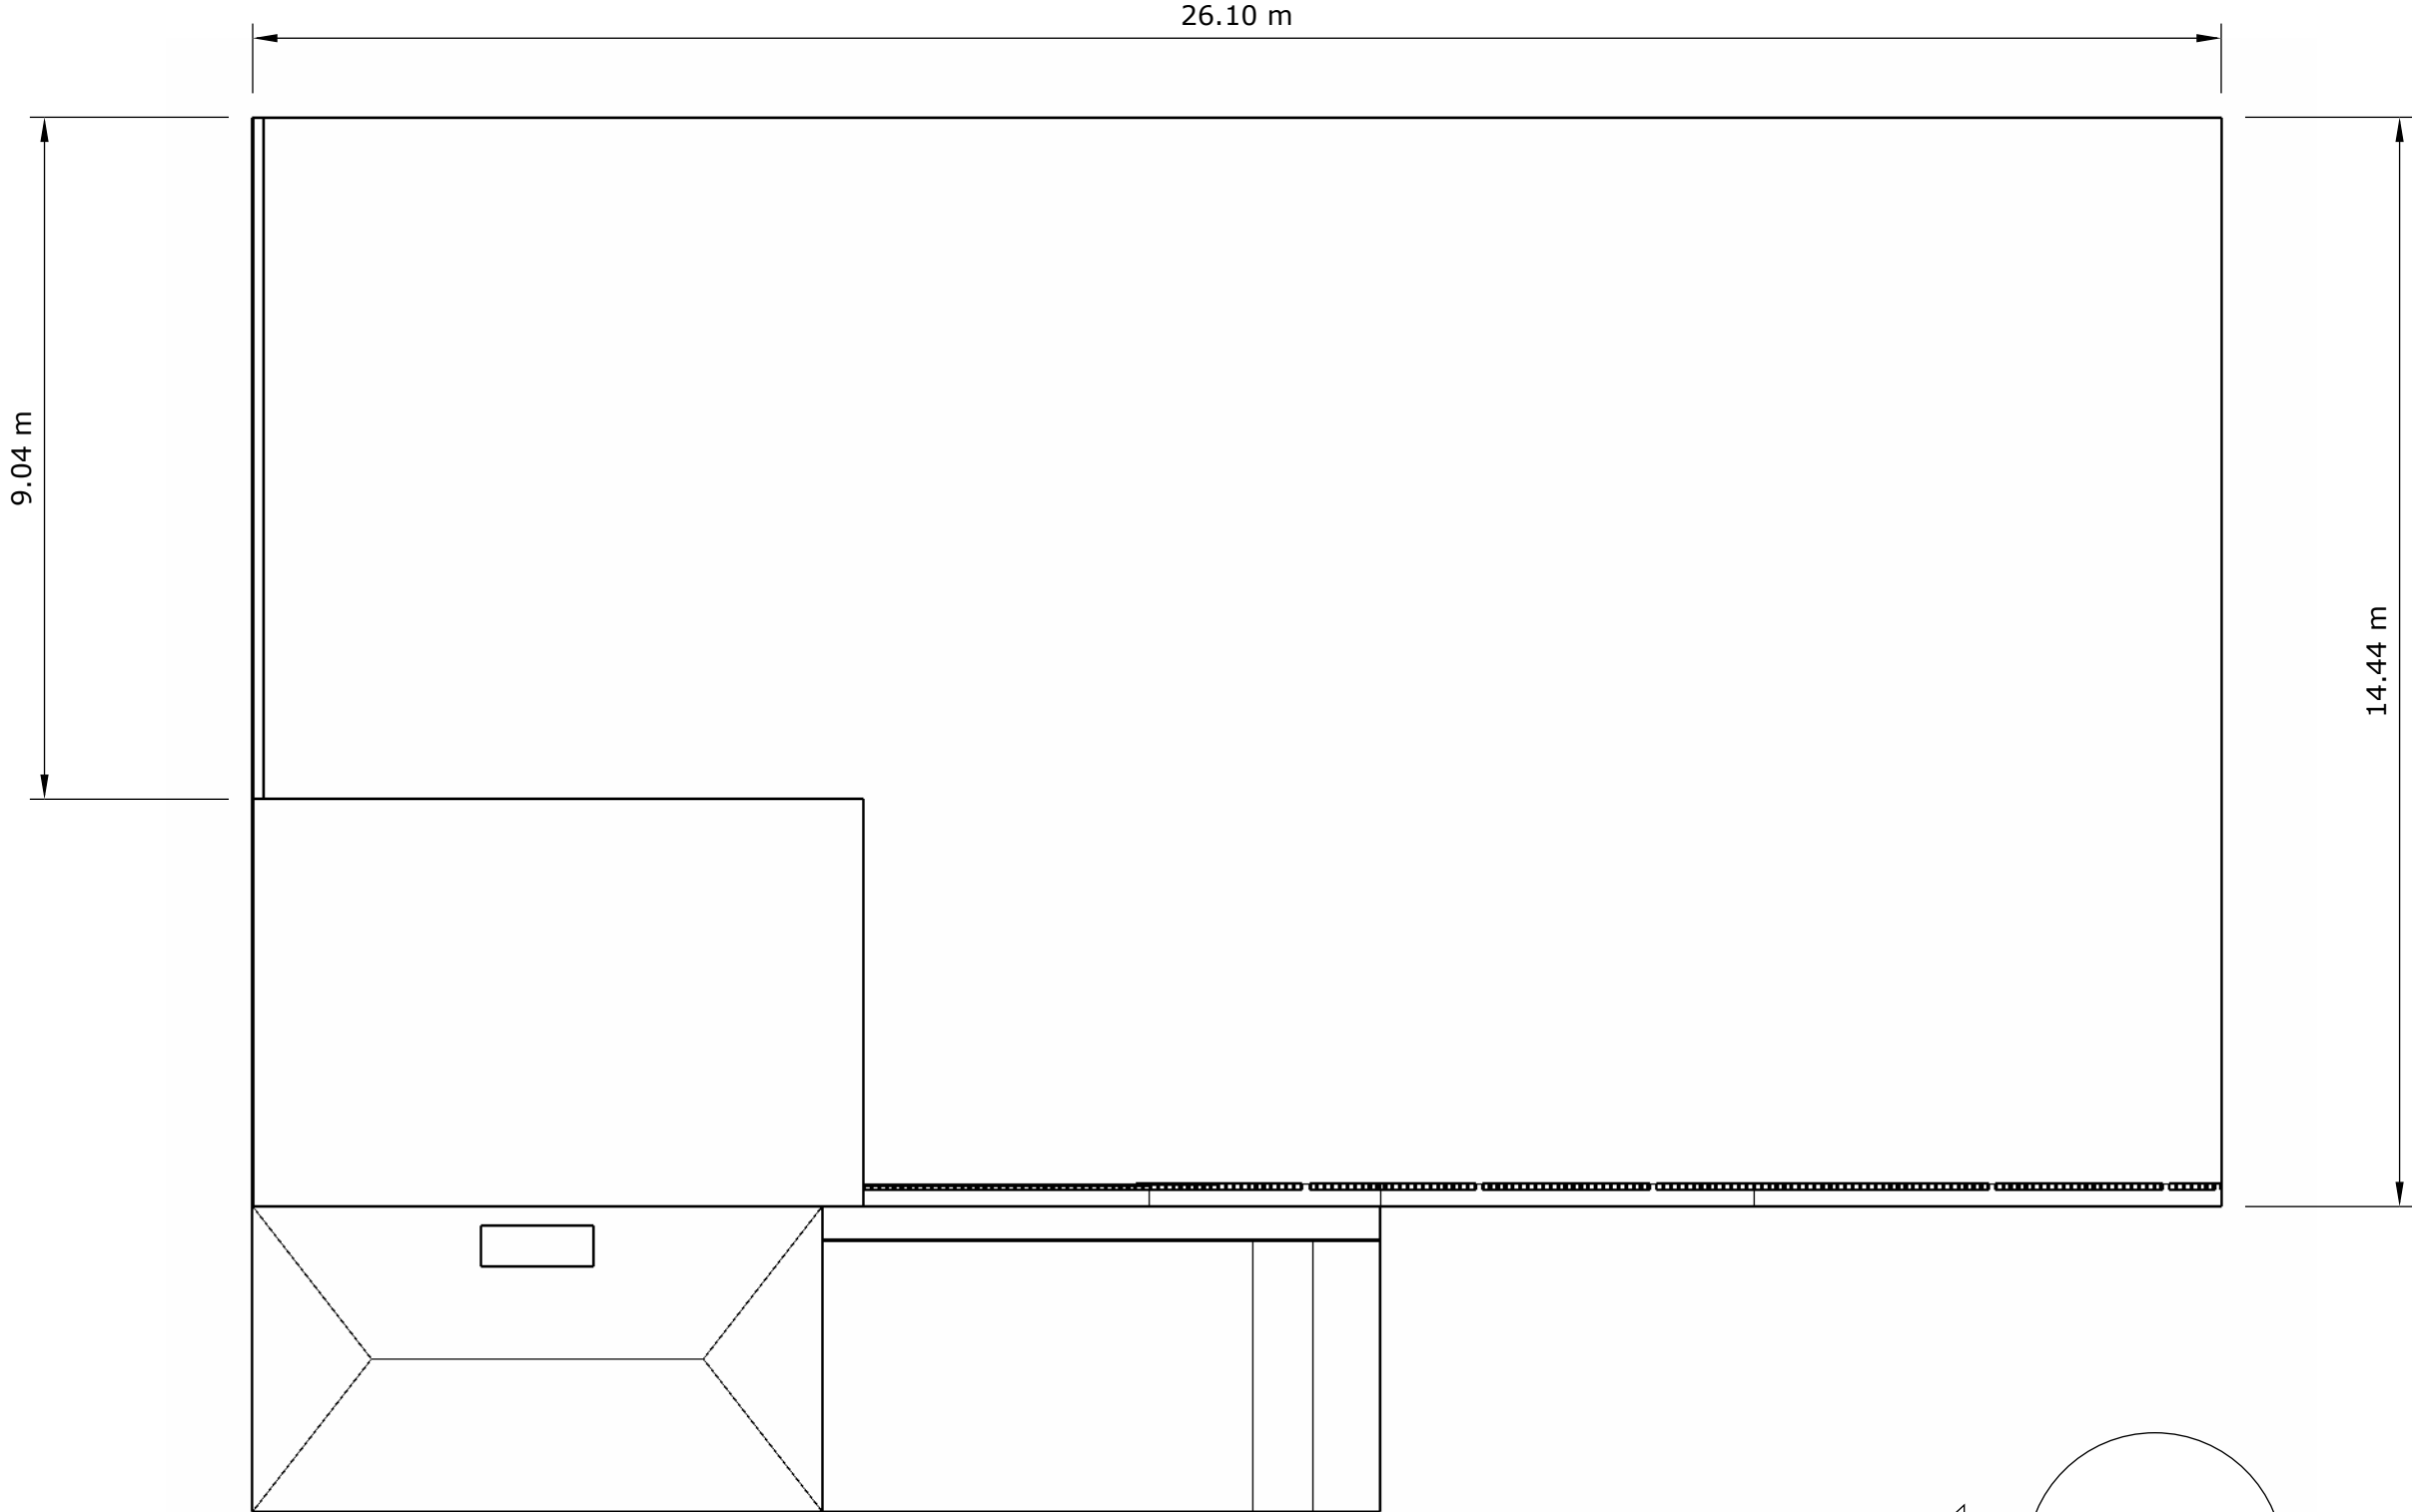

CASTLE ST SNOOKER CLUB - EXISTING AERIAL PLAN

A3 1:100

SCALE: 1:100