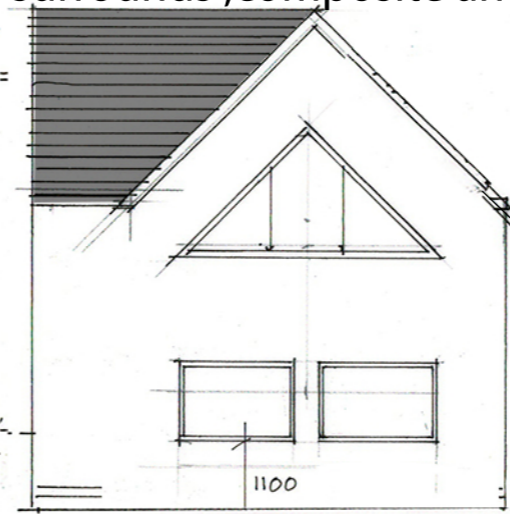

GROUND

EAST

materials to match existing with black window surrounds, composite and timber

WEST

FIRST

SOUTH

NORTH

REVISIONS

PRIMROSE COTTAGE BLACKWELLS END HARTPURY  
revised scheme october 1st revision

drawing at A3

revised ridge detail

DRAWING 130620/04 revision 5 nov 3 2021

**THORPE HUNTER**  
CHARTERS ARCHITECTS

1100

PELHAM COTTAGE WHEATSTON      WYER LYDBROOK GLOS GL17 9DP