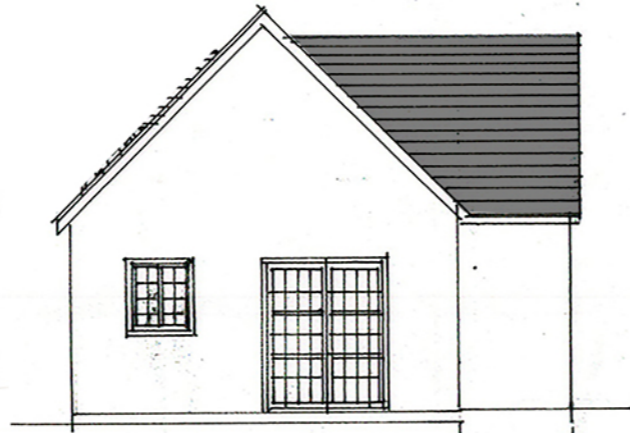

GROUND

EAST

materials to match existing with black window surrounds, composite and timber

WEST

FIRST

SOUTH

NORTH

REVISIONS

PRIMROSE COTTAGE BLACKWELLS END HARTPURY  
revised scheme october 1st revision

drawing at A3

revised ridge detail

DRAWING 130620/04 revision 5 nov 3 2021

**THORPE HUNTER**  
CHARTERS ARCHITECTS

1100

PELHAM COTTAGE WHEATSTON      WYER LYDBROOK GLOS GL17 9DP