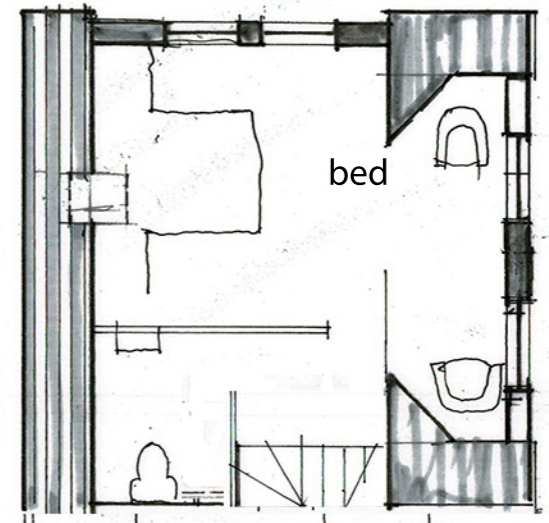

GROUND

EAST

materials to match existing with black window surrounds, composite and timber

WEST

FIRST

SOUTH

NORTH

REVISIONS

PRIMROSE COTTAGE BLACKWELLS END HARTPURY  
revised scheme october 1st revision

drawing at A3

revised ridge detail

DRAWING 130620/04 revision 5 nov 3 2021

**THORPE HUNTER**  
CHARTERS ARCHITECTS

1100

PELHAM COTTAGE WHEATSTON      WYER LYDBROOK GLOS GL17 9DP