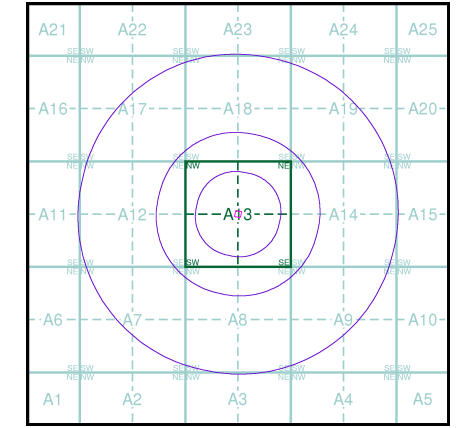

© Crown Copyright. All Rights Reserved. License Number 100022432.

General

- Specified Site
- Specified Buffer(s)
- ✕ Bearing Reference Point

Urban Soil Chemistry Cadmium

● BGS Urban Soil Chemistry Measured Concentration Values (mg/kg)

Cadmium Concentrations mg/kg

Urban Soil Chemistry Cadmium - Slice A

Order Details

Order Details: 279687903_1_1
 Customer Ref: G14-269
 National Grid Reference: 257230, 665540
 Slice: A
 Site Area (Ha): 0.16
 Search buffer (m): 1000