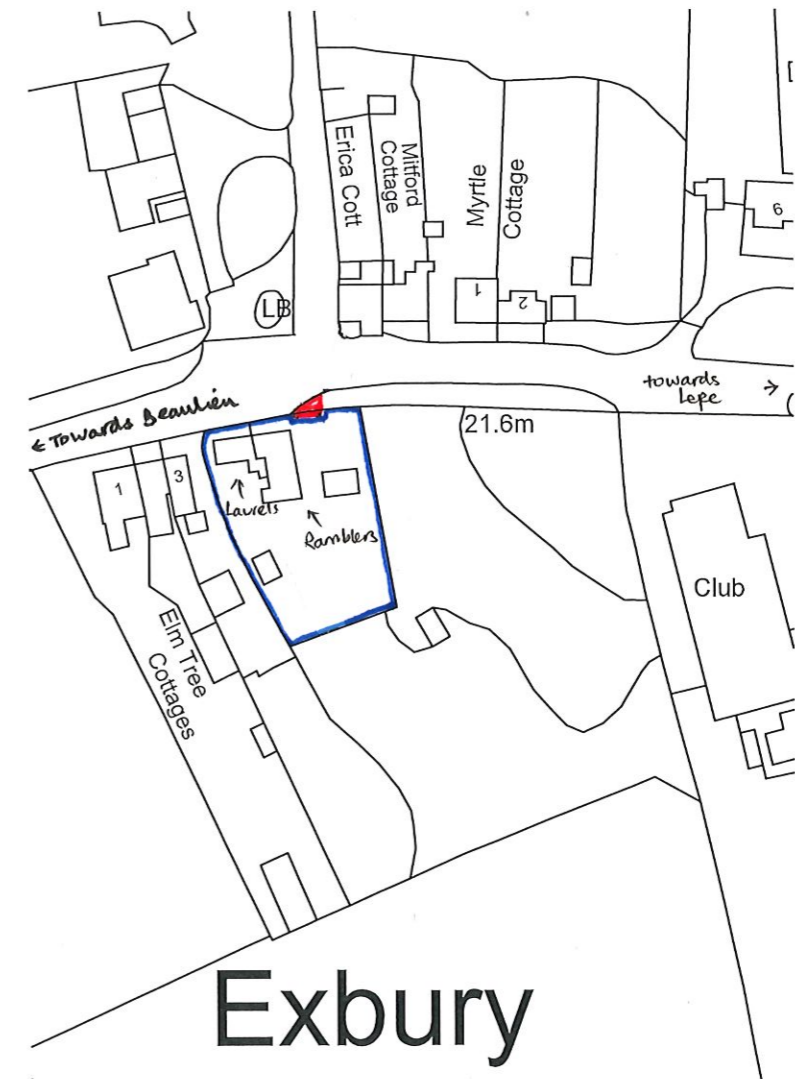

BLOCK PLAN
SCALE : 1 : 500
1:500

LOCATION PLAN
SCALE : 1 : 1250

1:1250

Site Boundary

Ordnance Survey, (c) Crown Copyright 2021. All rights reserved. Licence number 100022432

DRAYCOTT

CHARTERED SURVEYORS

82 High Street
Lymington
Hampshire
SO41 9AN
Tel: 01590 673282
Email: surveyors@draycotts.co.uk

Project: The Ramblers
Exbury
Southampton
Hampshire
SO45 1AH

Client: Mr M Hull

Scale: As Shown Date: 04/10/21

Paper Size: A3 Drawn By: SH

Drawing Status: Survey Drawing

Drawing Detail: Block and Location Plan

Drawing No: 101

Revision: