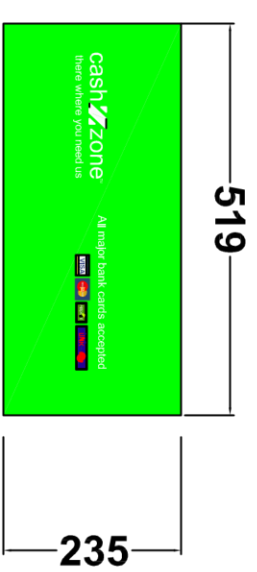

ADVERT 3

SIGN MATERIALS :-

GREEN PERSPEX SHEET WITH BLACK LETTERING AND BANK SYMBOLS IN VARIOUS COLOURS

METHOD OF ILLUMINATION :-

- ROWS OF LED LIGHTS BEHIND THE TEXT
- WHITE LETTERING IS TRANSLUCENT
- STATIC ILLUMINATION
- INTERNAL ILLUMINATION
- APPROX > 60 LUX @ 1.0 METRE AND WITH AMBIENT LIGHTING > 80 LUX

NEW WAVE DRAWING		TITLE		03	
6825 ILLUMINATED FASCIA PANEL					
DRAWN	DATE	SCALE	REVISION	REVISION DESCRIPTION	DATE
CB	24/10/14	1:10 @ A3	01		
REFERRING TO	SHEET				
NW0014					

drawing approval

CARDTRONICS
A division of Cardtronics Europe