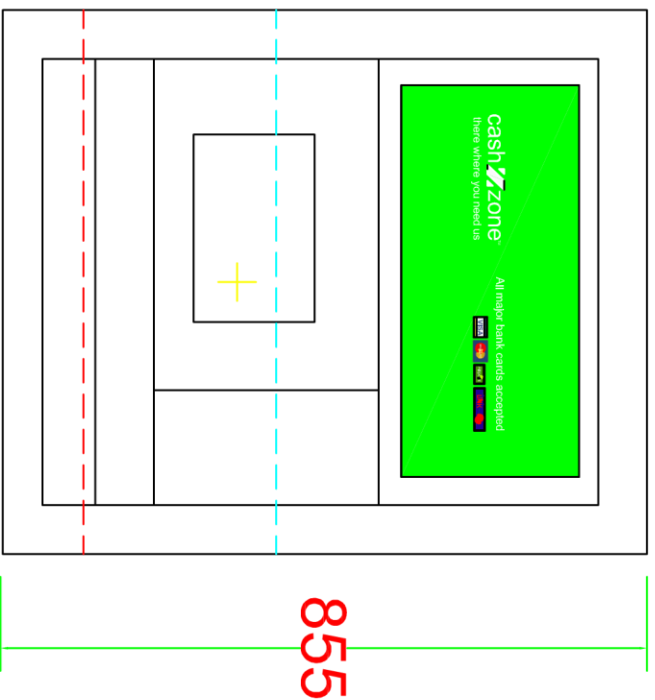

ADVERT 3

SIGN MATERIALS :-

GREEN PERSPEX SHEET WITH BLACK LETTERING AND BANK SYMBOLS IN VARIOUS COLOURS

METHOD OF ILLUMINATION :-

- ROWS OF LED LIGHTS BEHIND THE TEXT
- WHITE LETTERING IS TRANSLUCENT
- STATIC ILLUMINATION
- INTERNAL ILLUMINATION
- APPROX > 60 LUX @ 1.0 METRE AND WITH AMBIENT LIGHTING > 80 LUX

NEW WAVE DRAWING		TITLE		03	
6825 ILLUMINATED FASCIA PANEL					
DRAWN	DATE	SCALE	REVISION	REVISION DESCRIPTION	DATE
CB	24/10/14	1:10 @ A3	01		
REFERRING TO	SHEET				
NW0014					

drawing approval

CARDTRONICS
A division of Cardtronics Europe