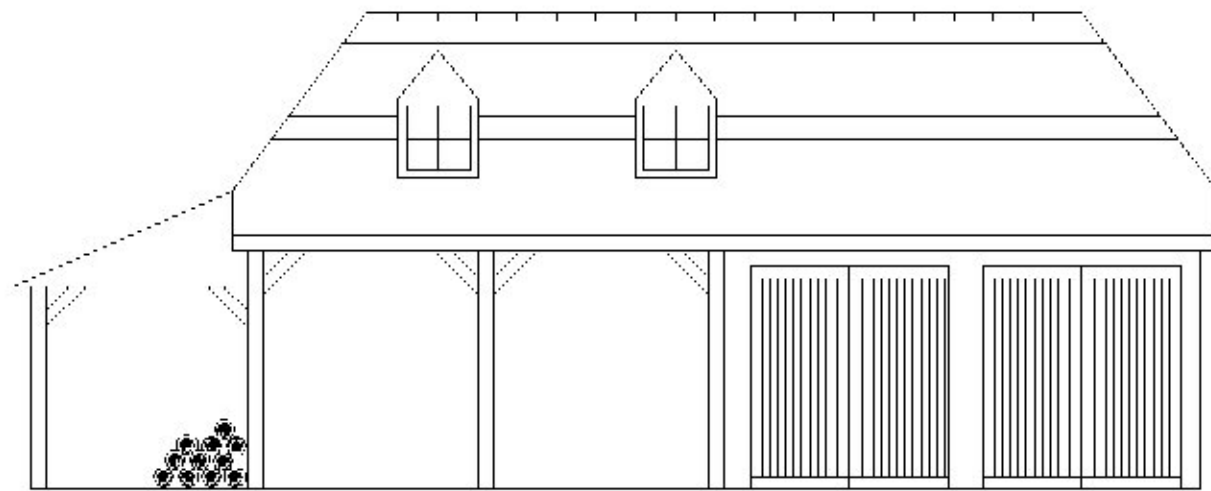

# BARTON VIEW GARAGE/ CAR PORT

NORTH ELEVATION

DATUM  
14/0

WEST ELEVATION

SOUTH ELEVATION

DATUM  
14/0

EAST ELEVATION

Ht 148m

Plan 05