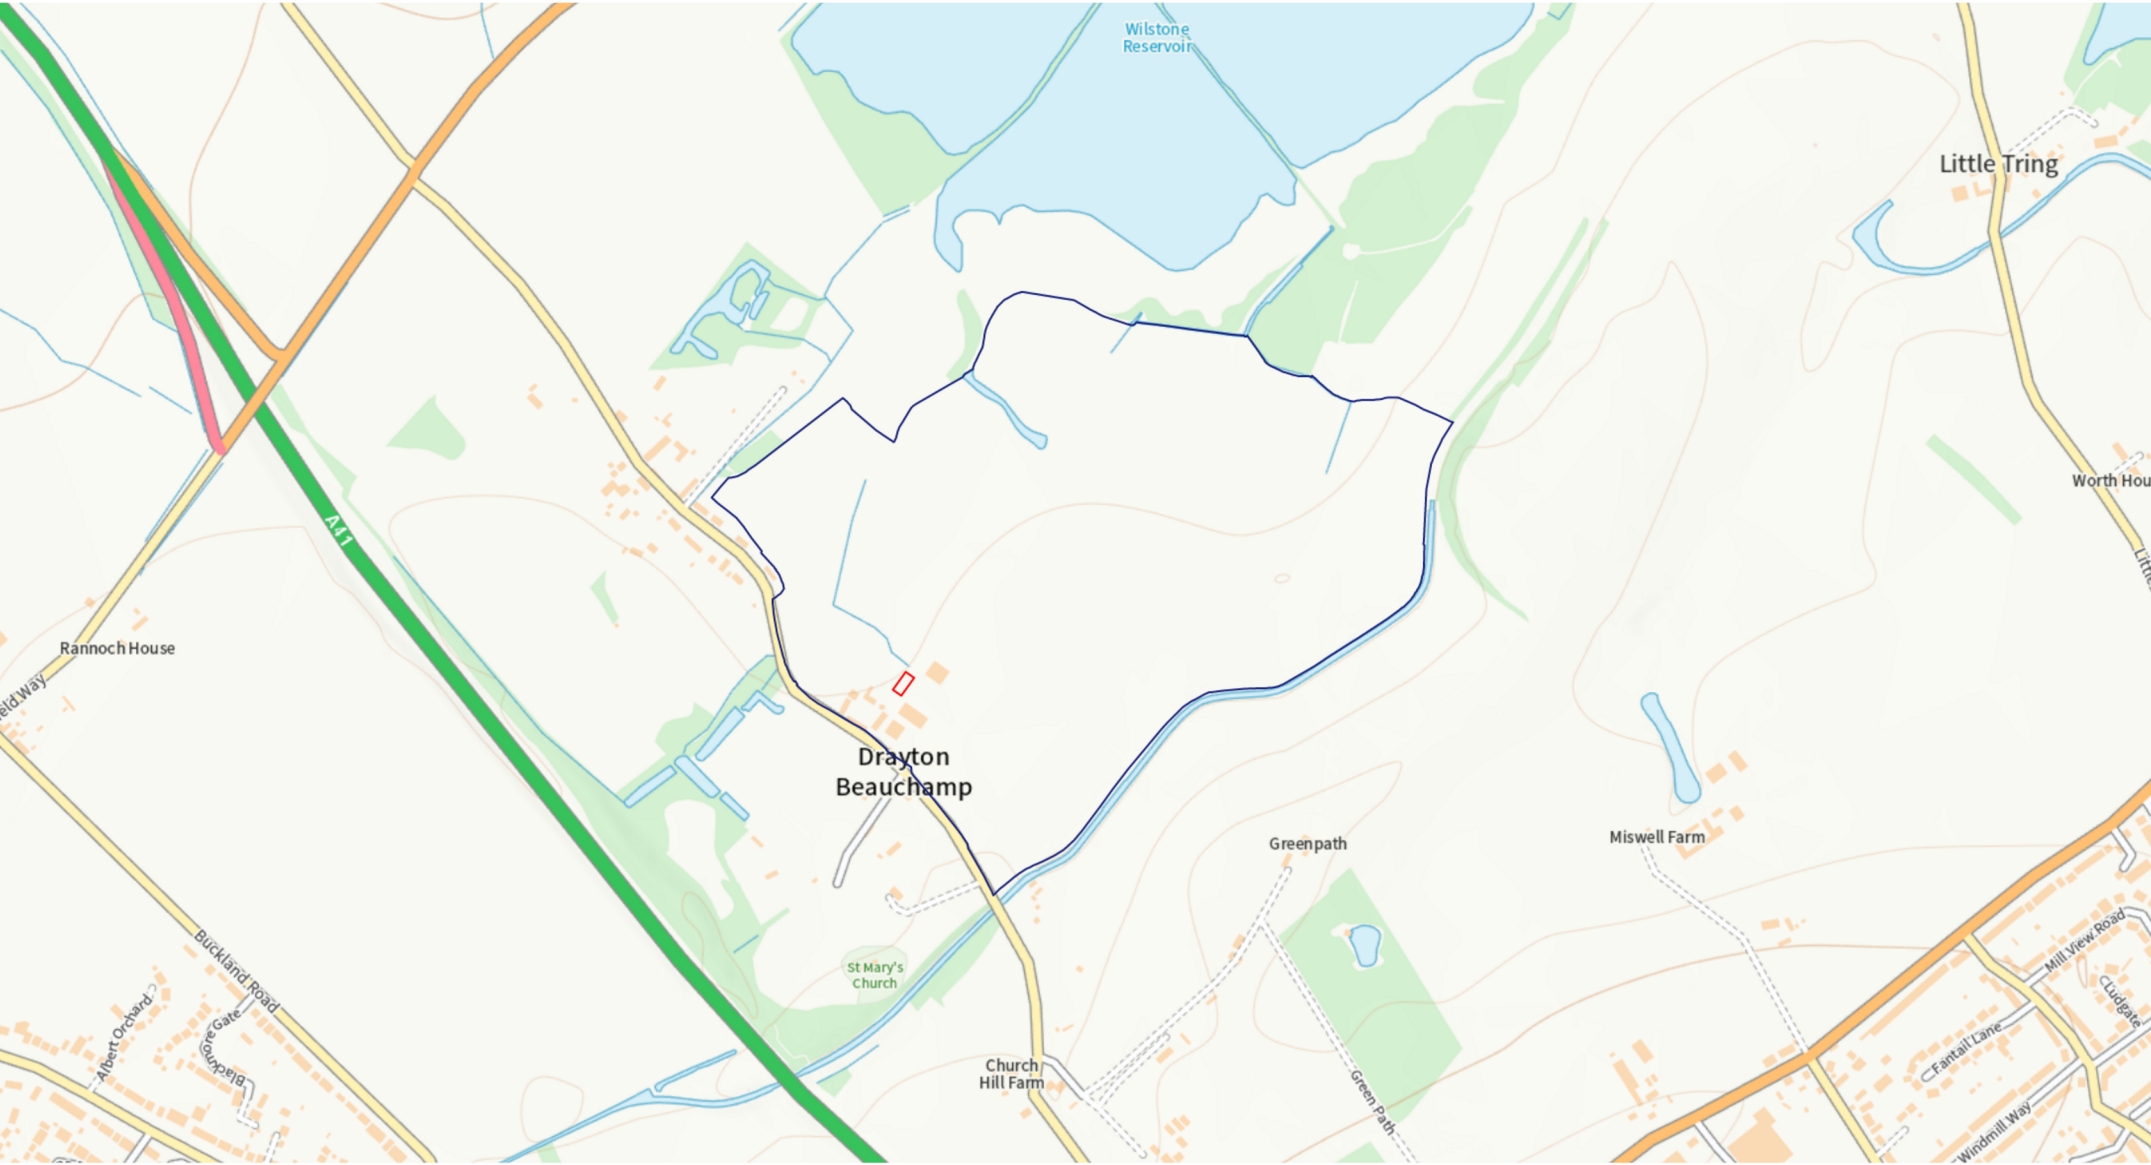

Upper Farm

The land app

Produced on Oct 22, 2021.
© Crown copyright and database right 2021 (licence number 100059532). Reproduction in whole or in part is prohibited without the prior permission of Ordnance Survey.

Site Plan

200 m
Scale 1:10030 (at A4)