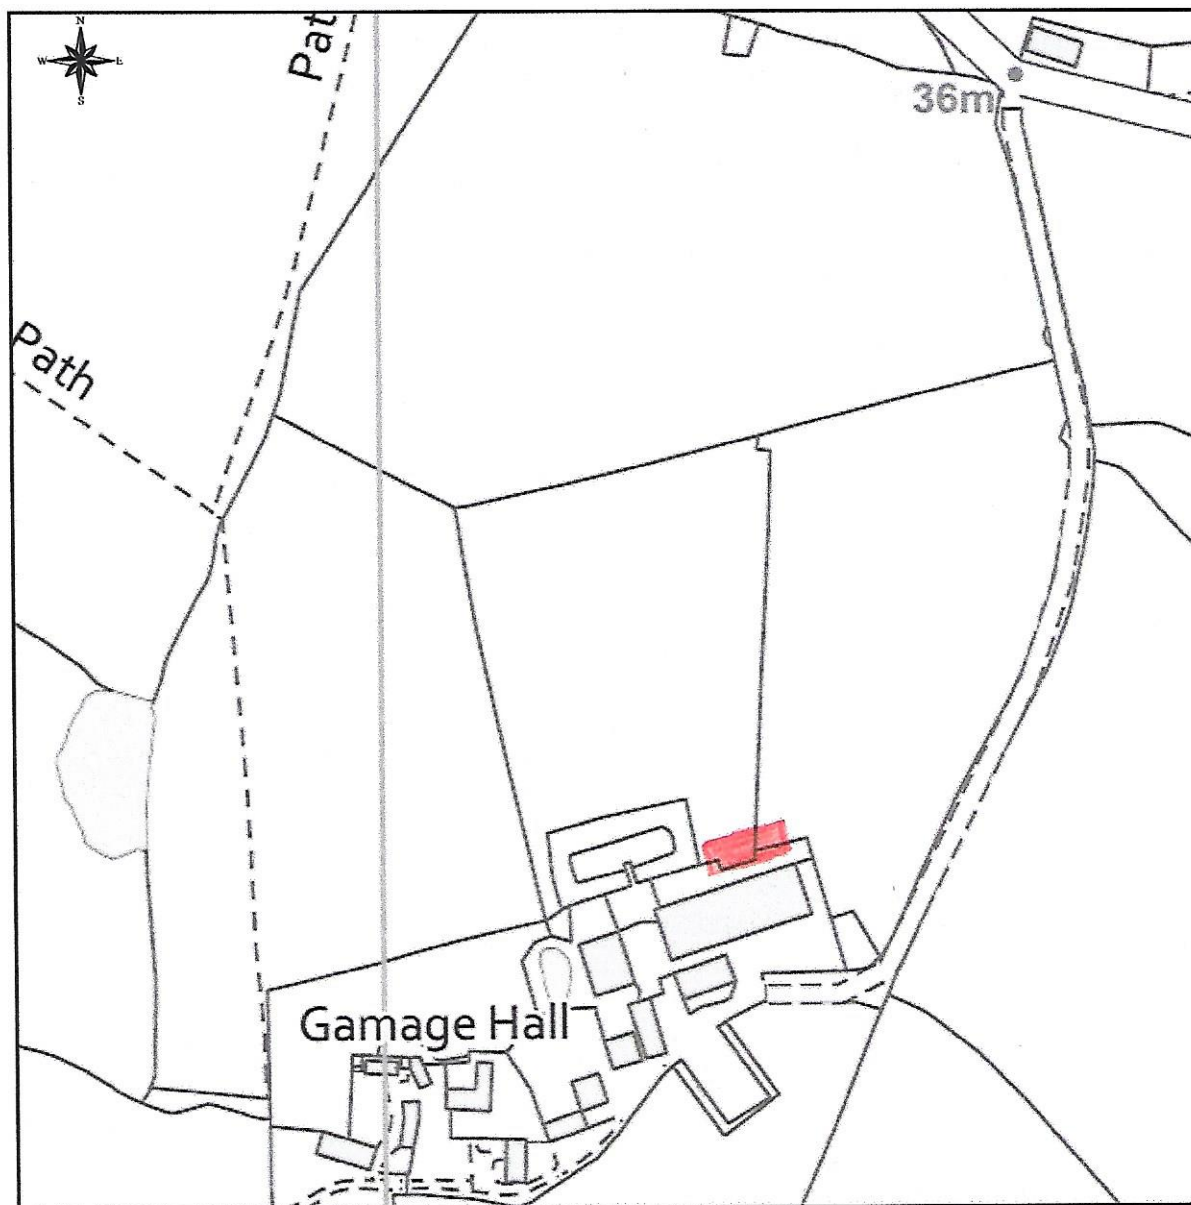

# Gamage Hall Farm, Crowfield Lane, Dymock GL18 2AE

This Plan includes the following Licensed Data: PDF Printed Plan OS VectorMap Local Raster by the Ordnance Survey National Geographic Database and incorporating surveyed revision available at the date of production. Reproduction in whole or in part is prohibited without the prior permission of Ordnance Survey. The representation of a road, track or path is no evidence of a right of way. The representation of features, as lines is no evidence of a property boundary. © Crown copyright and database rights, 2021. Ordnance Survey 0100031673

0m 25m 50m 75m 100m 125m 150m 175m 200m

Scale: 1:2500, paper size: A4

Gamage Hall. Location Plan

**emapsite™**  
plans