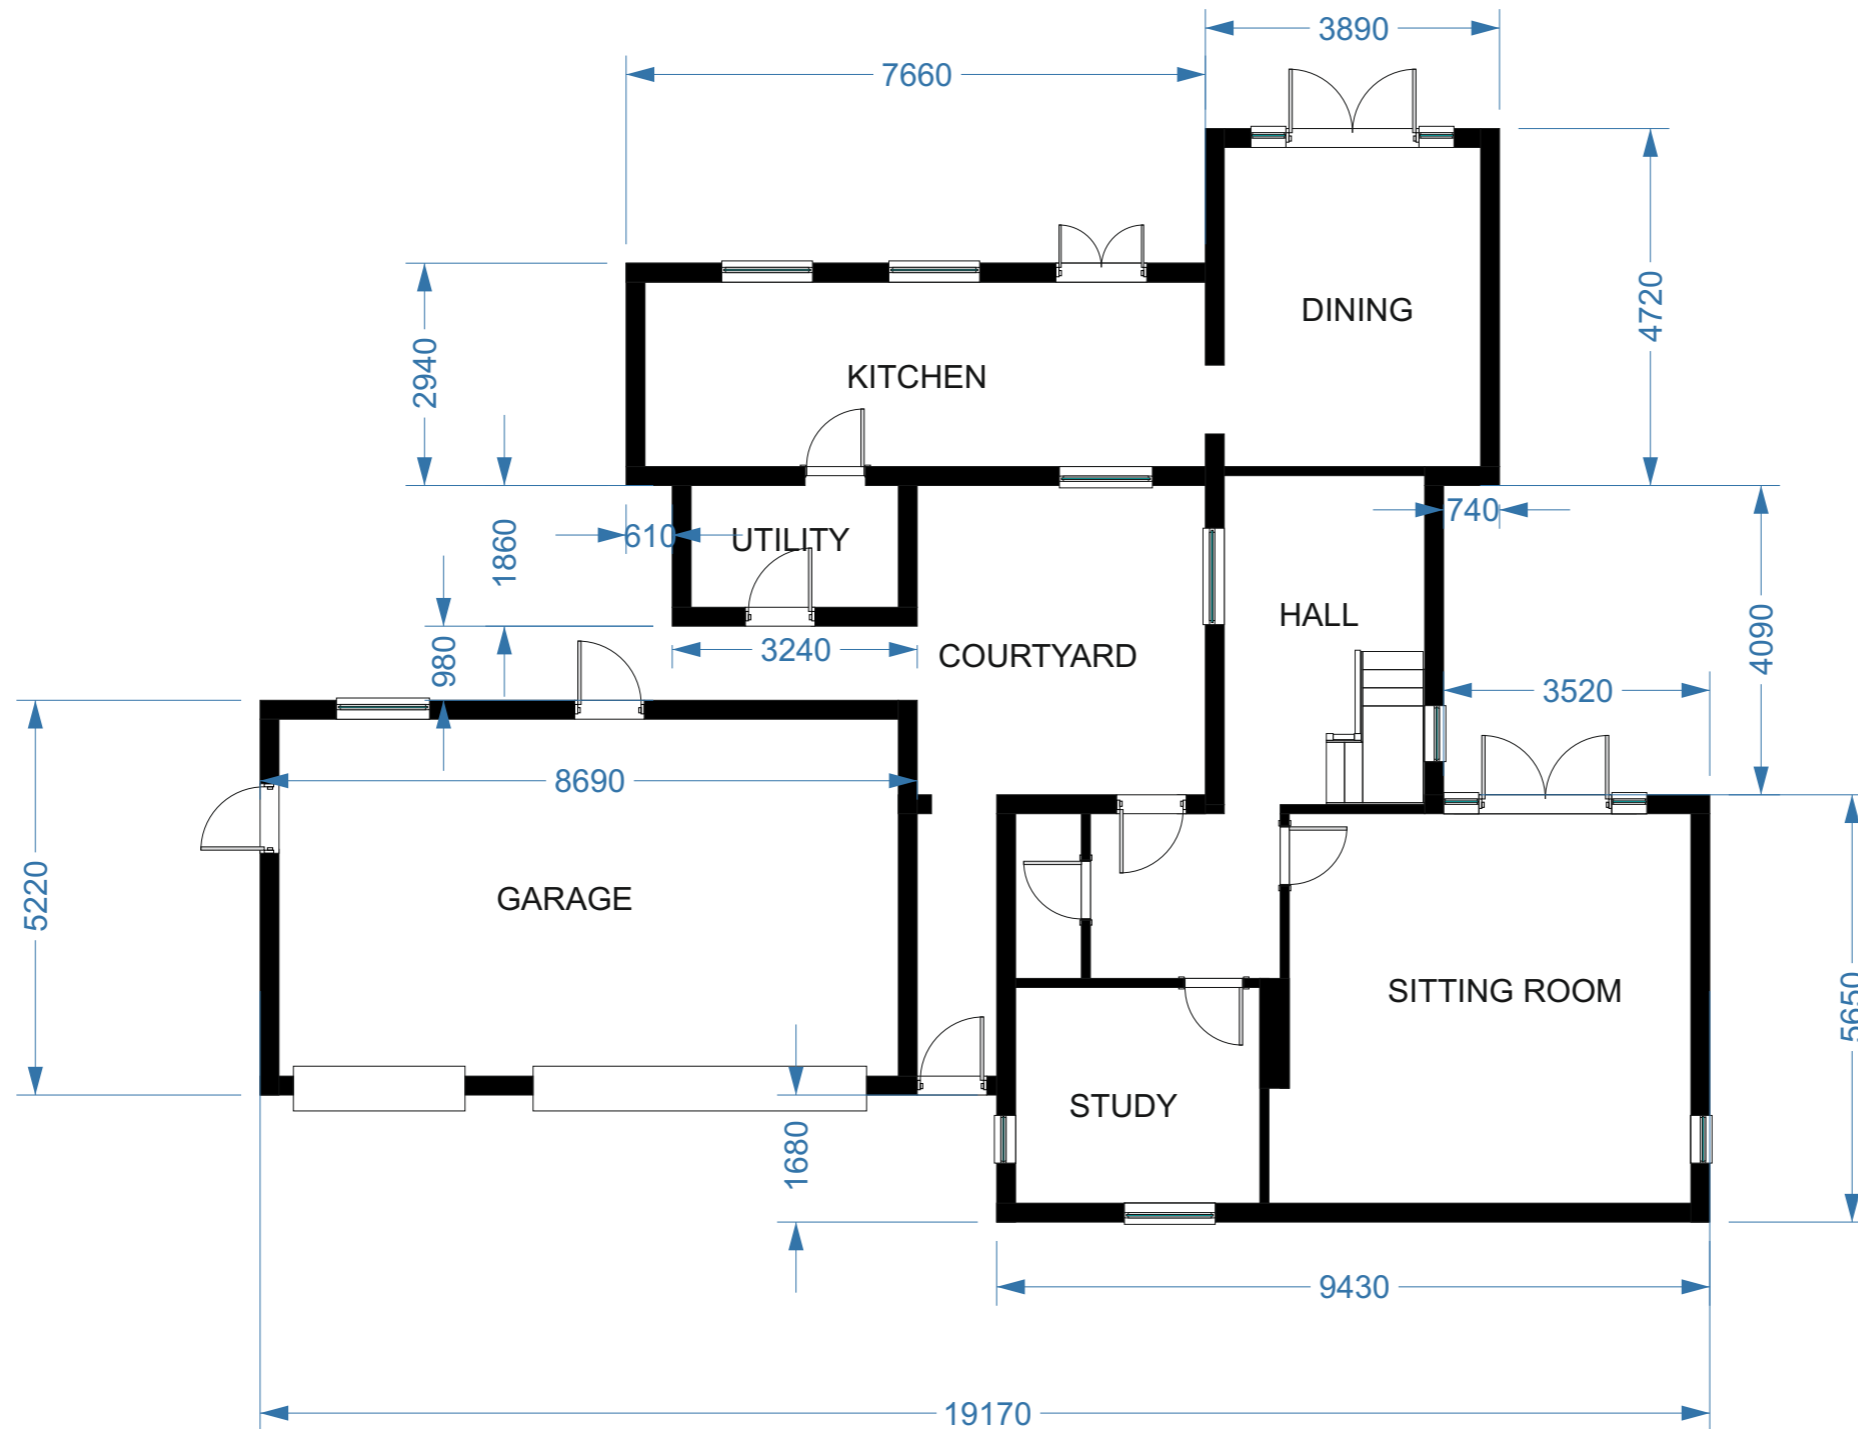

DO NOT SCALE - IF IN DOUBT ASK - THIS IS NOT A BILL OF QUANTITIES  
 TAKE ALL DIMENSIONS ON SITE

Document for approval only  
**NOT FOR CONSTRUCTION**  
 Copy for construction will be issued following approval

# Ex GF plan

Project Extension to first floor and enclosure of court yard	
Location Sunrise Reading Room Yard North Ferriby HU14 3DE	
Scale 1:100 at A3	
Drawn By Fawcett	Drawing No
Drg Issue & Date 01 - 13/04/2021	