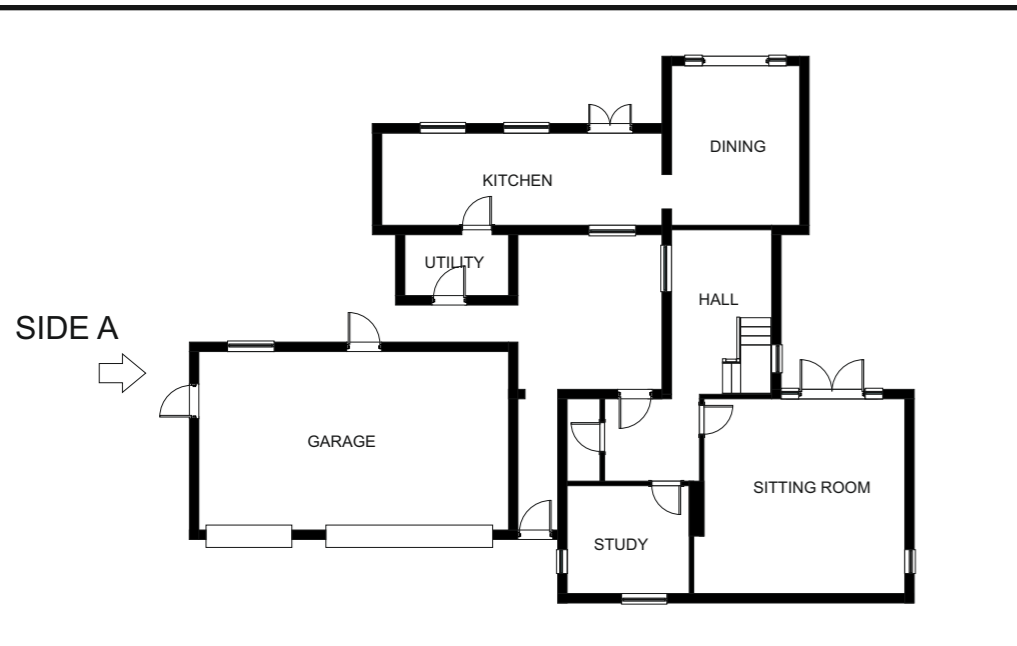

DO NOT SCALE - IF IN DOUBT ASK - THIS IS NOT A BILL OF QUANTITIES

Document for approval only
NOT FOR CONSTRUCTION
Copy for construction will be issued following approval

new white render finish above dpc

All glazing to rendered area to be new and in anthracite grey frames

Proposed Side A Elevation

Project Proposed extension at first floor and enclosure of courtyard	
Location Sunrise Reading Room Yard North Ferriby HU14 3DE	
Drawn By Fawcett	Drawing No
Drg Issue & Date 01 -	