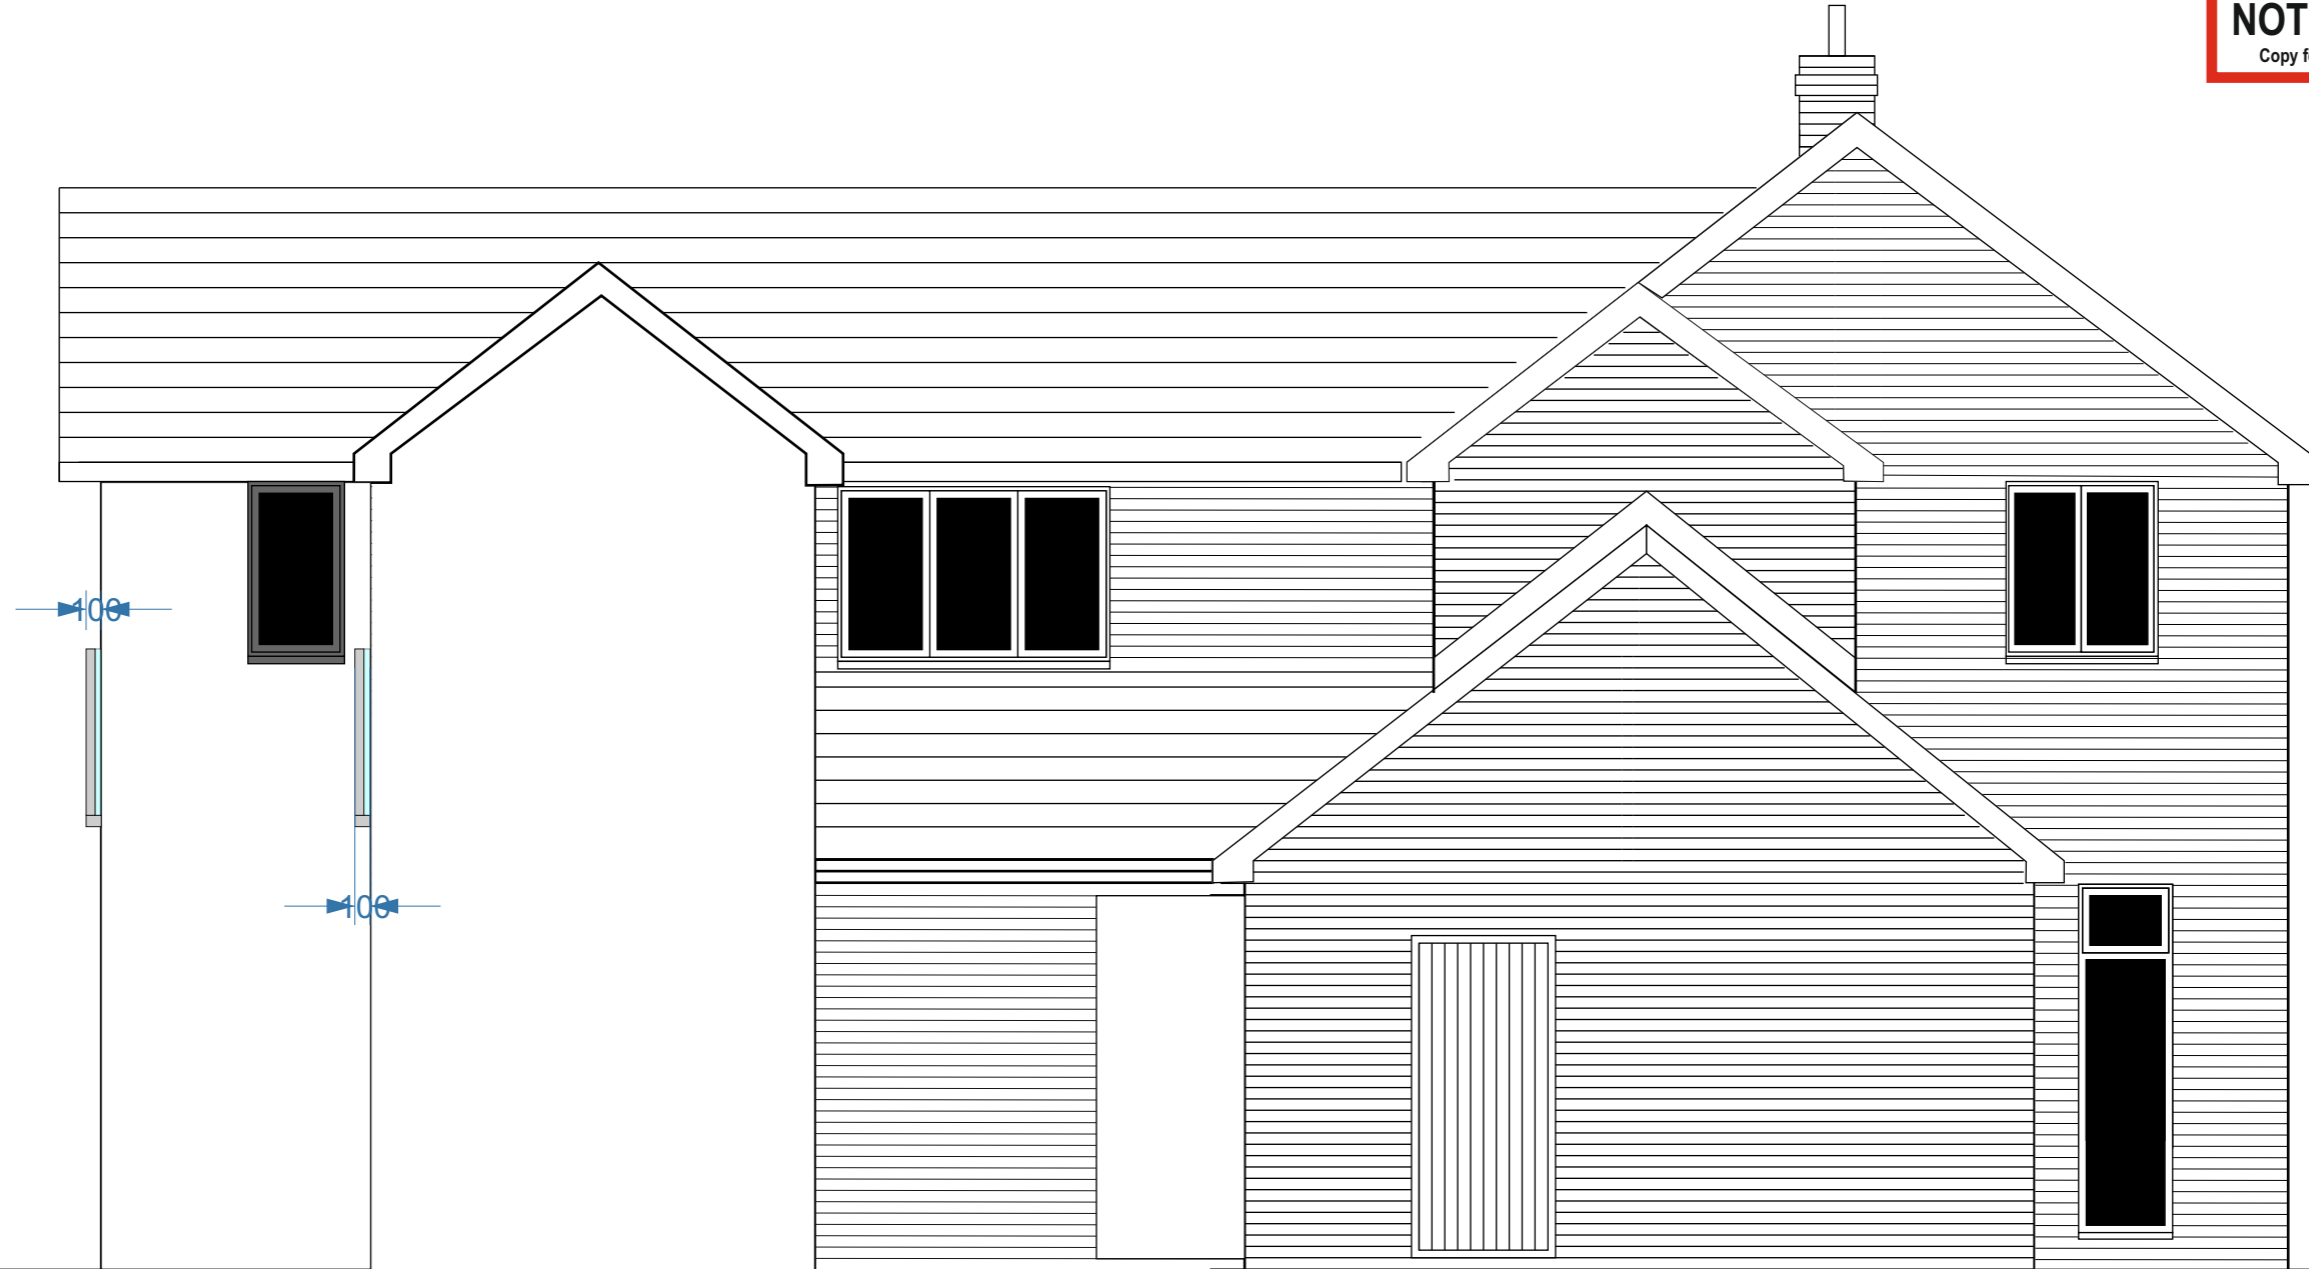

DO NOT SCALE - IF IN DOUBT ASK - THIS IS NOT A BILL OF QUANTITIES

Document for approval only
NOT FOR CONSTRUCTION
Copy for construction will be issued following approval

new white render finish above dpc

All glazing to rendered area to be new and in anthracite grey frames

Proposed Side A Elevation

Project Proposed extension at first floor and enclosure of courtyard	
Location Sunrise Reading Room Yard North Ferriby HU14 3DE	
Drawn By Fawcett	Drawing No
Drg Issue & Date 01 -	