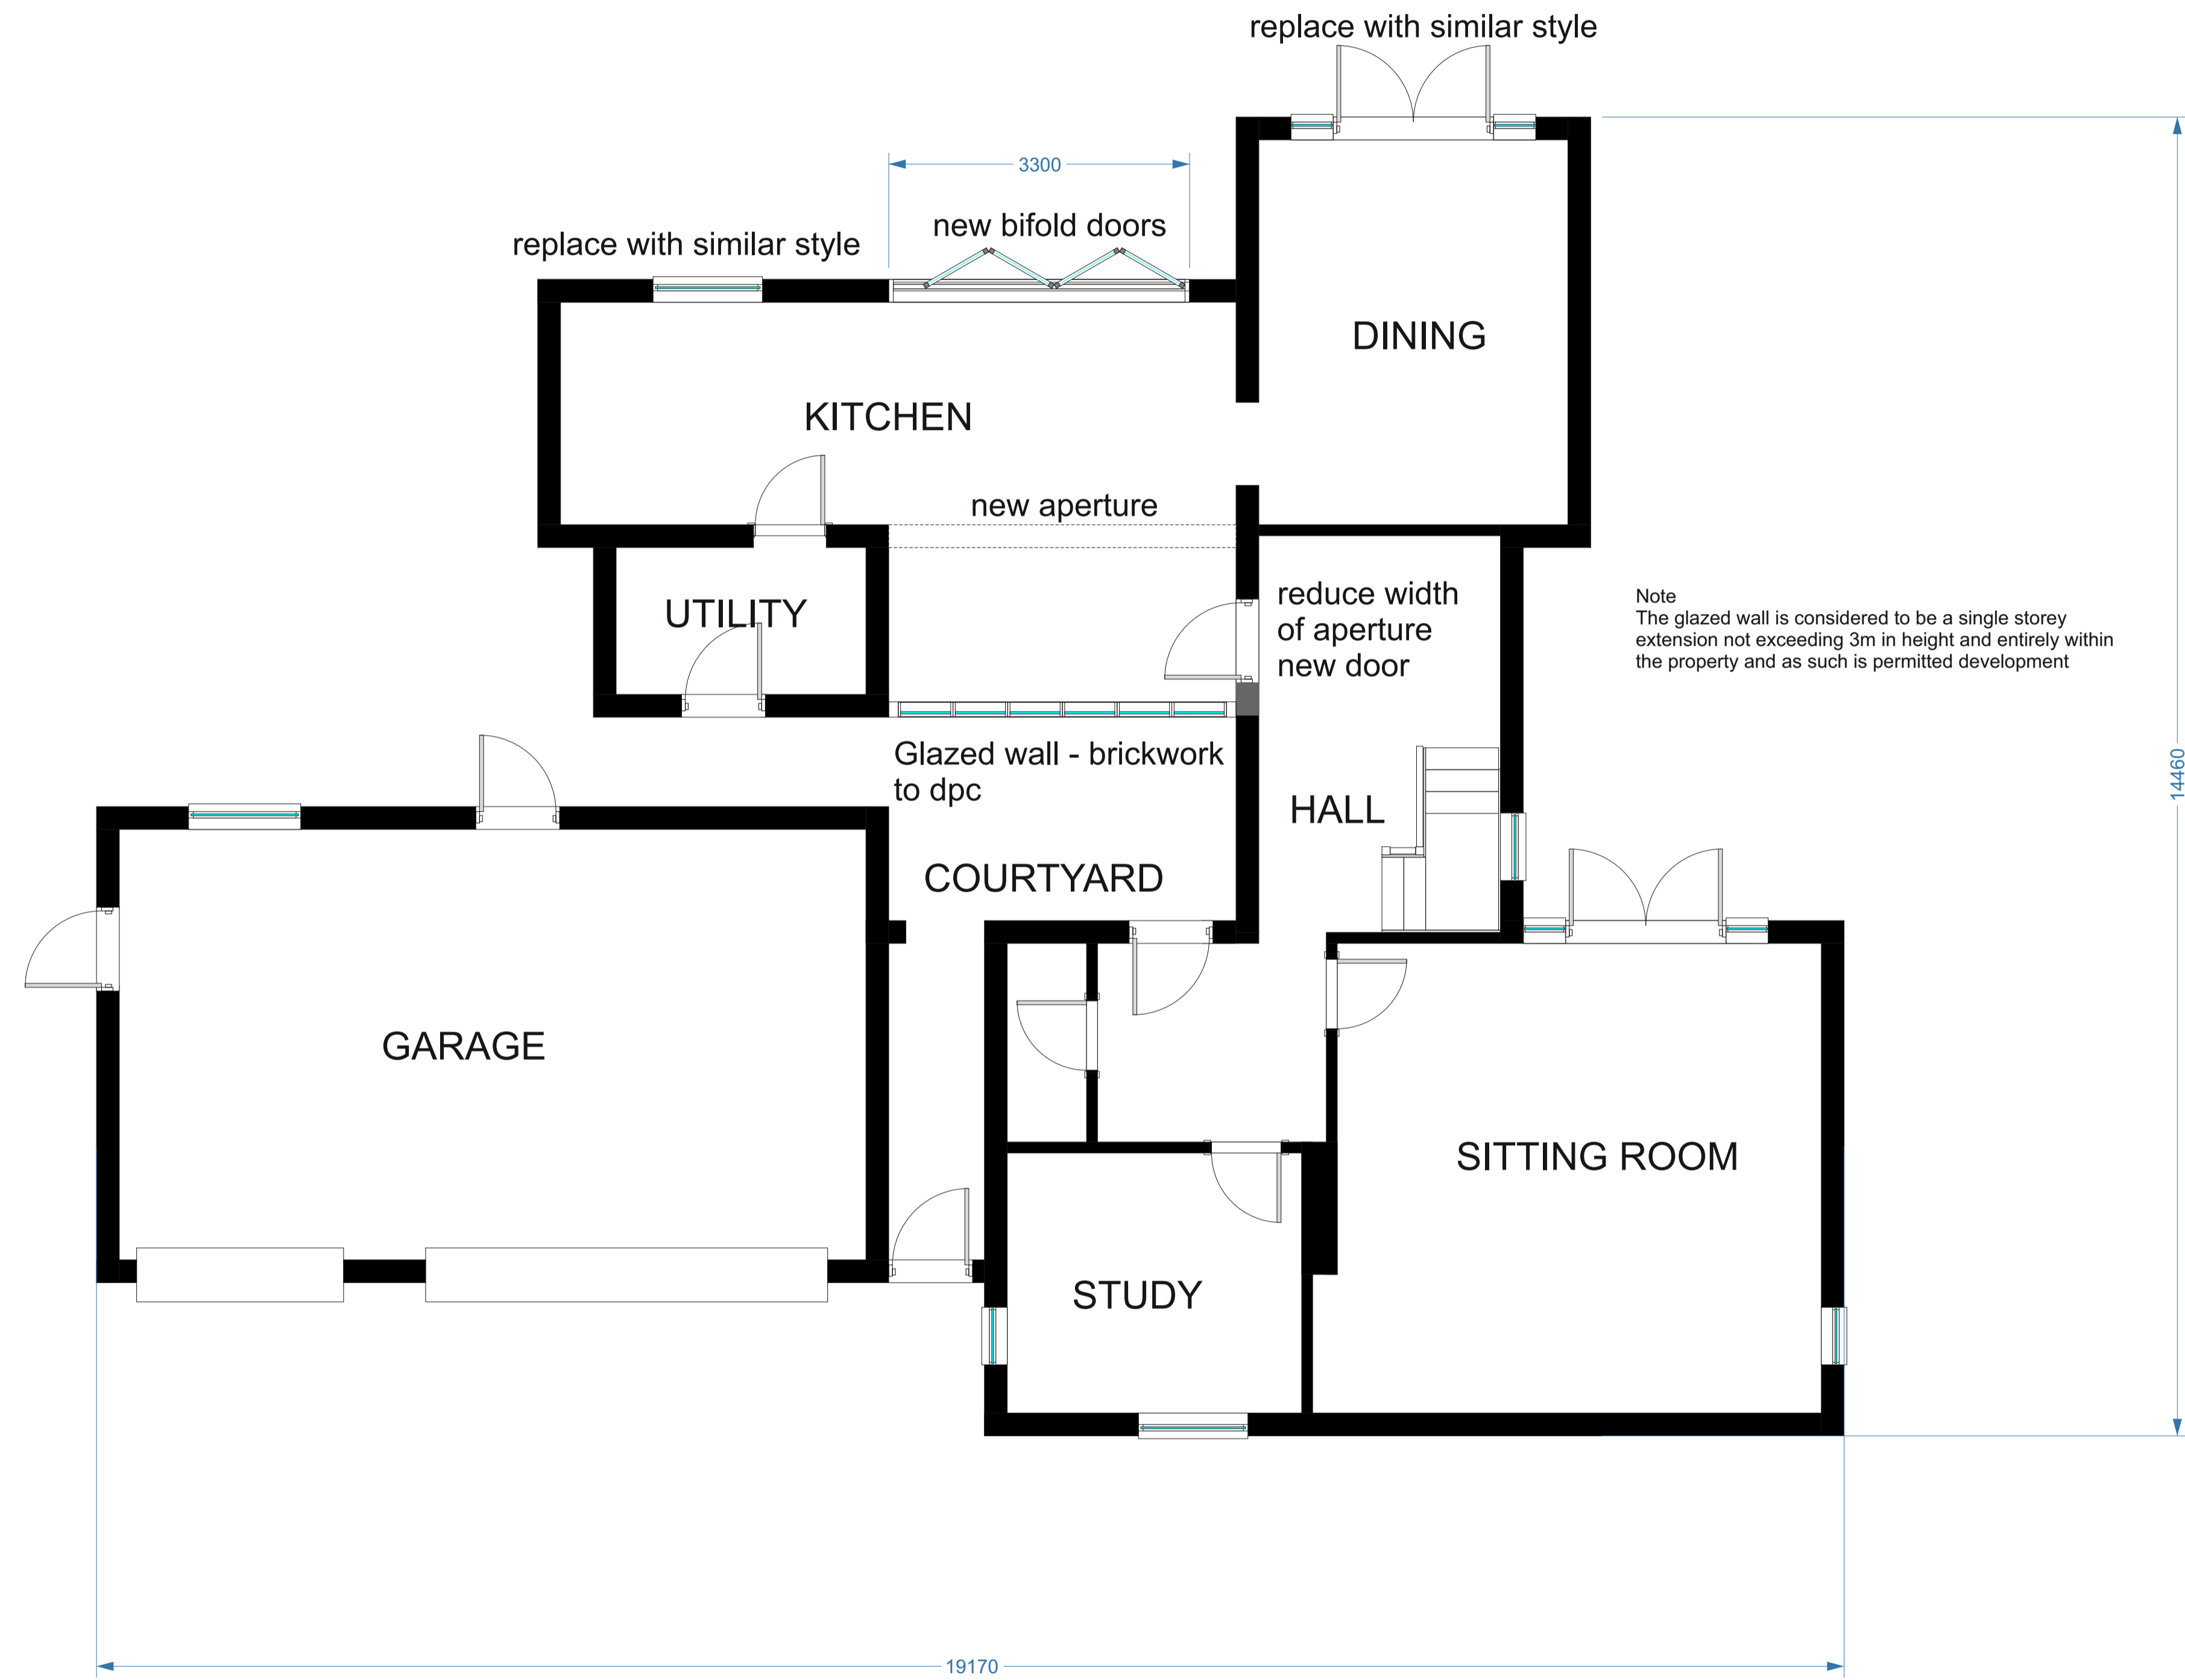

**DO NOT SCALE - IF IN DOUBT ASK - THIS IS NOT A BILL OF QUANTITIES
TAKE ALL DIMENSIONS ON SITE**

Document for approval only
NOT FOR CONSTRUCTION
Copy for construction will be issued following approval

Pr GF plan

Project	Extension to first floor and enclosure of court yard	
Location	Sunrise Reading Room Yard North Ferriby HU14 3DE	
Scale	1:100 at A3	
Drawn By	Fawcett	Drawing No
Drg Issue & Date	01 - 13/04/2021	