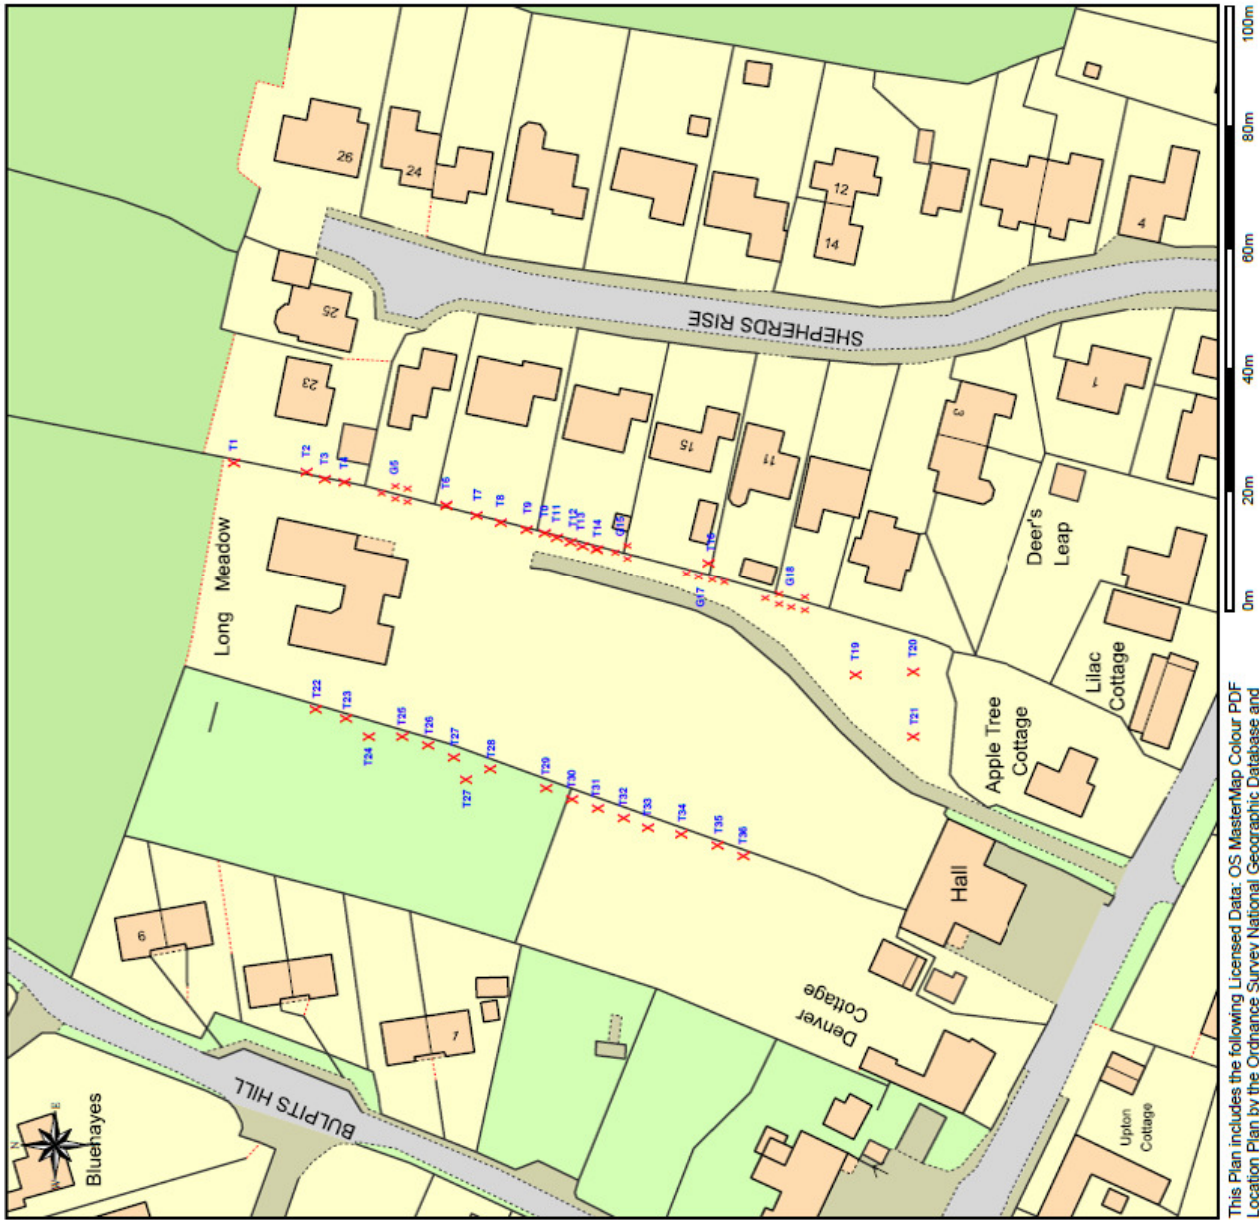

# Site Plan

This Plan includes the following Licensed Data: OS MasterMap Colour PDF Location Plan by the Ordnance Survey National Geographic Database and incorporating surveyed revision available at the date of production. Reproduction in whole or in part is prohibited without the prior permission of Ordnance Survey. The representation of a road, track or path is no evidence of a right of way. The representation of features, as lines is no evidence of a property boundary. © Crown copyright and database rights, 2021. Ordnance Survey 0100031673

Scale: 1:1250, paper size: A4

Report Ref. ACS21-1004

Site address: Long Meadow, Vernham Dean

Prepared by: Thomas Gregory DipArbL4 (ABC) TechArbora

NB. plotted tree location is approximate

PINE ARBORICULTURE LIMITED