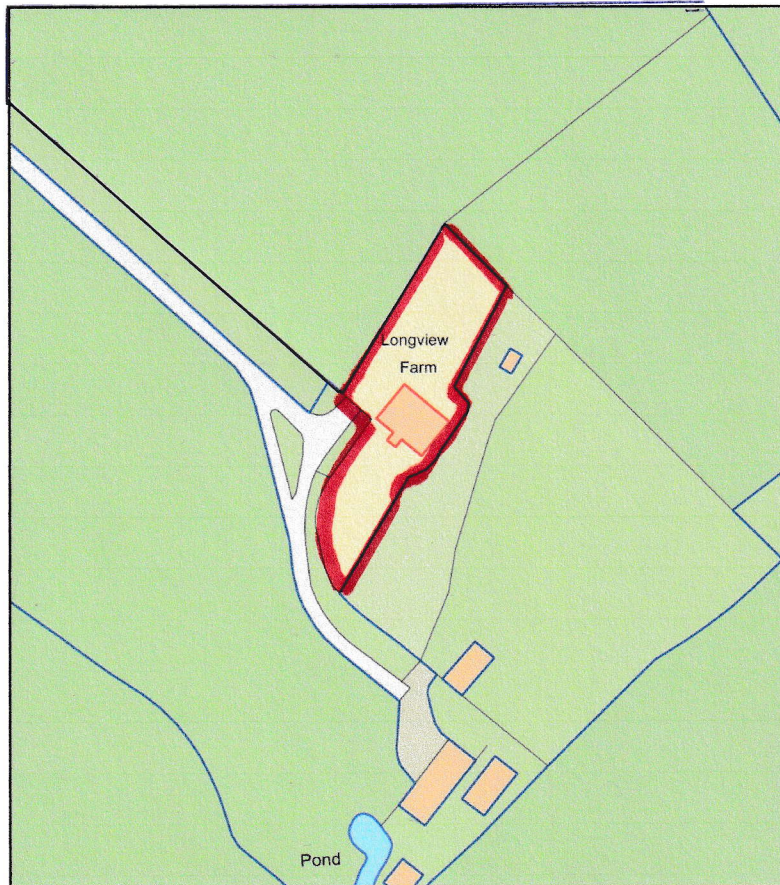

# Longview Farm - Proposed Solar PV Array

Plan Produced for: Ms Scarlett Penn  
Date Produced: 28 Oct 2021  
Plan Reference Number: TQRQM21301130616664  
Scale: 1:1250 @ A4