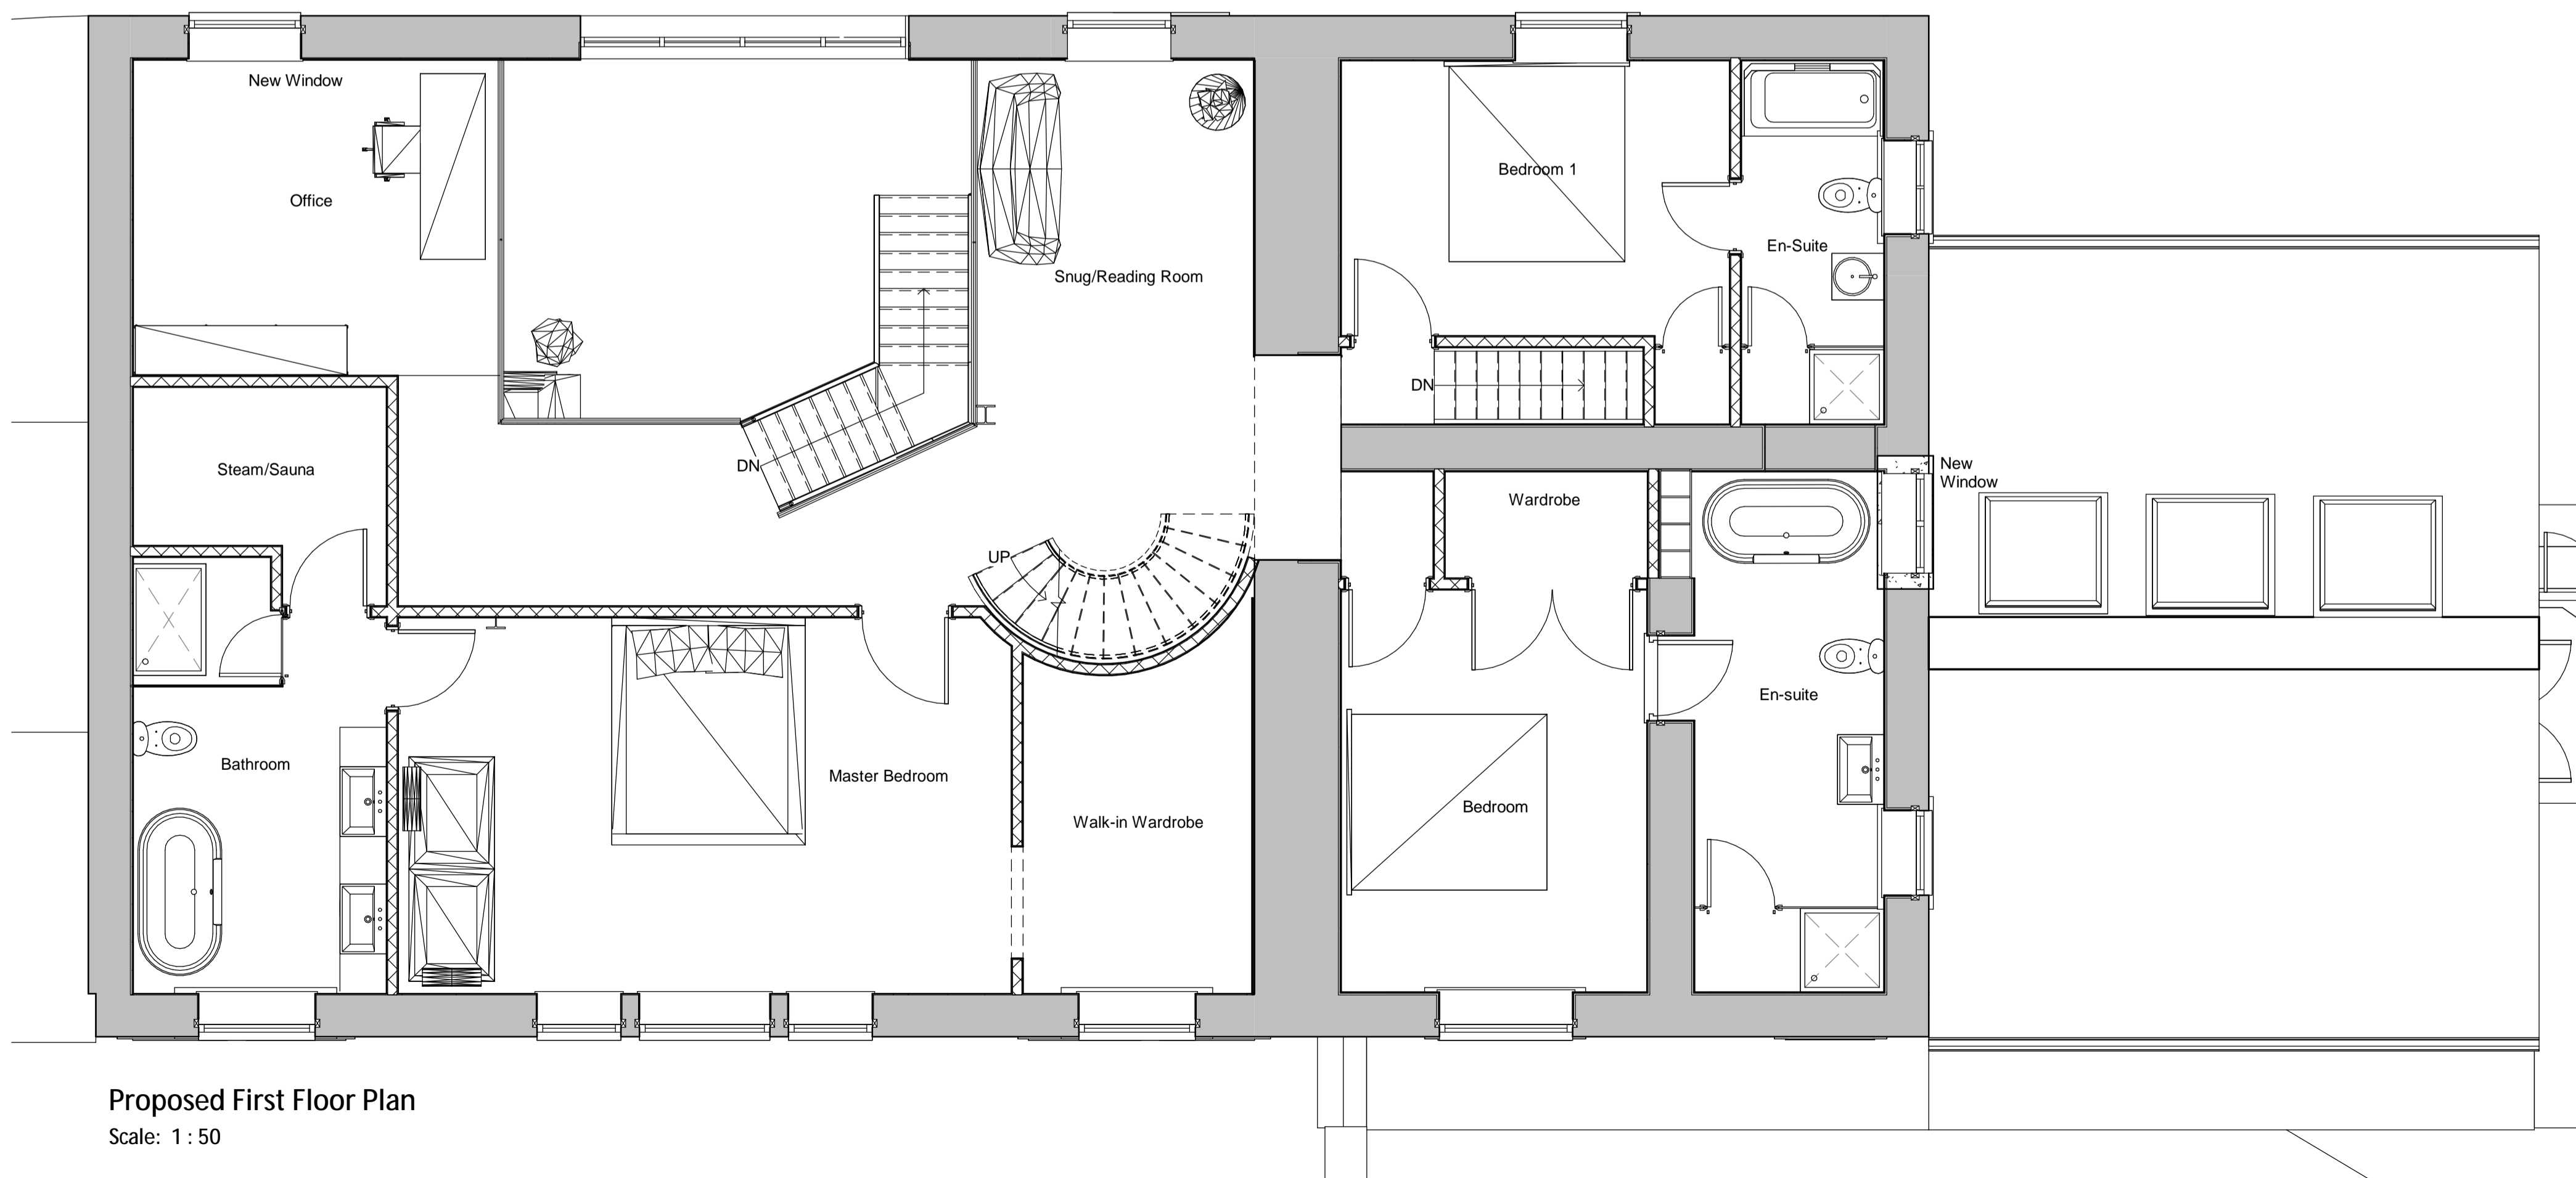

Proposed First Floor Plan
Scale: 1 : 50

Keelham Farm, Hebden Bridge

Proposed Renovation of Farm/Barn Buildings at
Keelham Farm, Old Town, Hebden Bridge, HX7 8TG

Rev	Description	Date
B	Bat Tiles Added	06.10.21
A	Amended Scheme	10.08.21

Client: Mr William Vaughan

Proposed First and
Roof Terrace/Loft Floor
Plans

(DR)13

Revision B