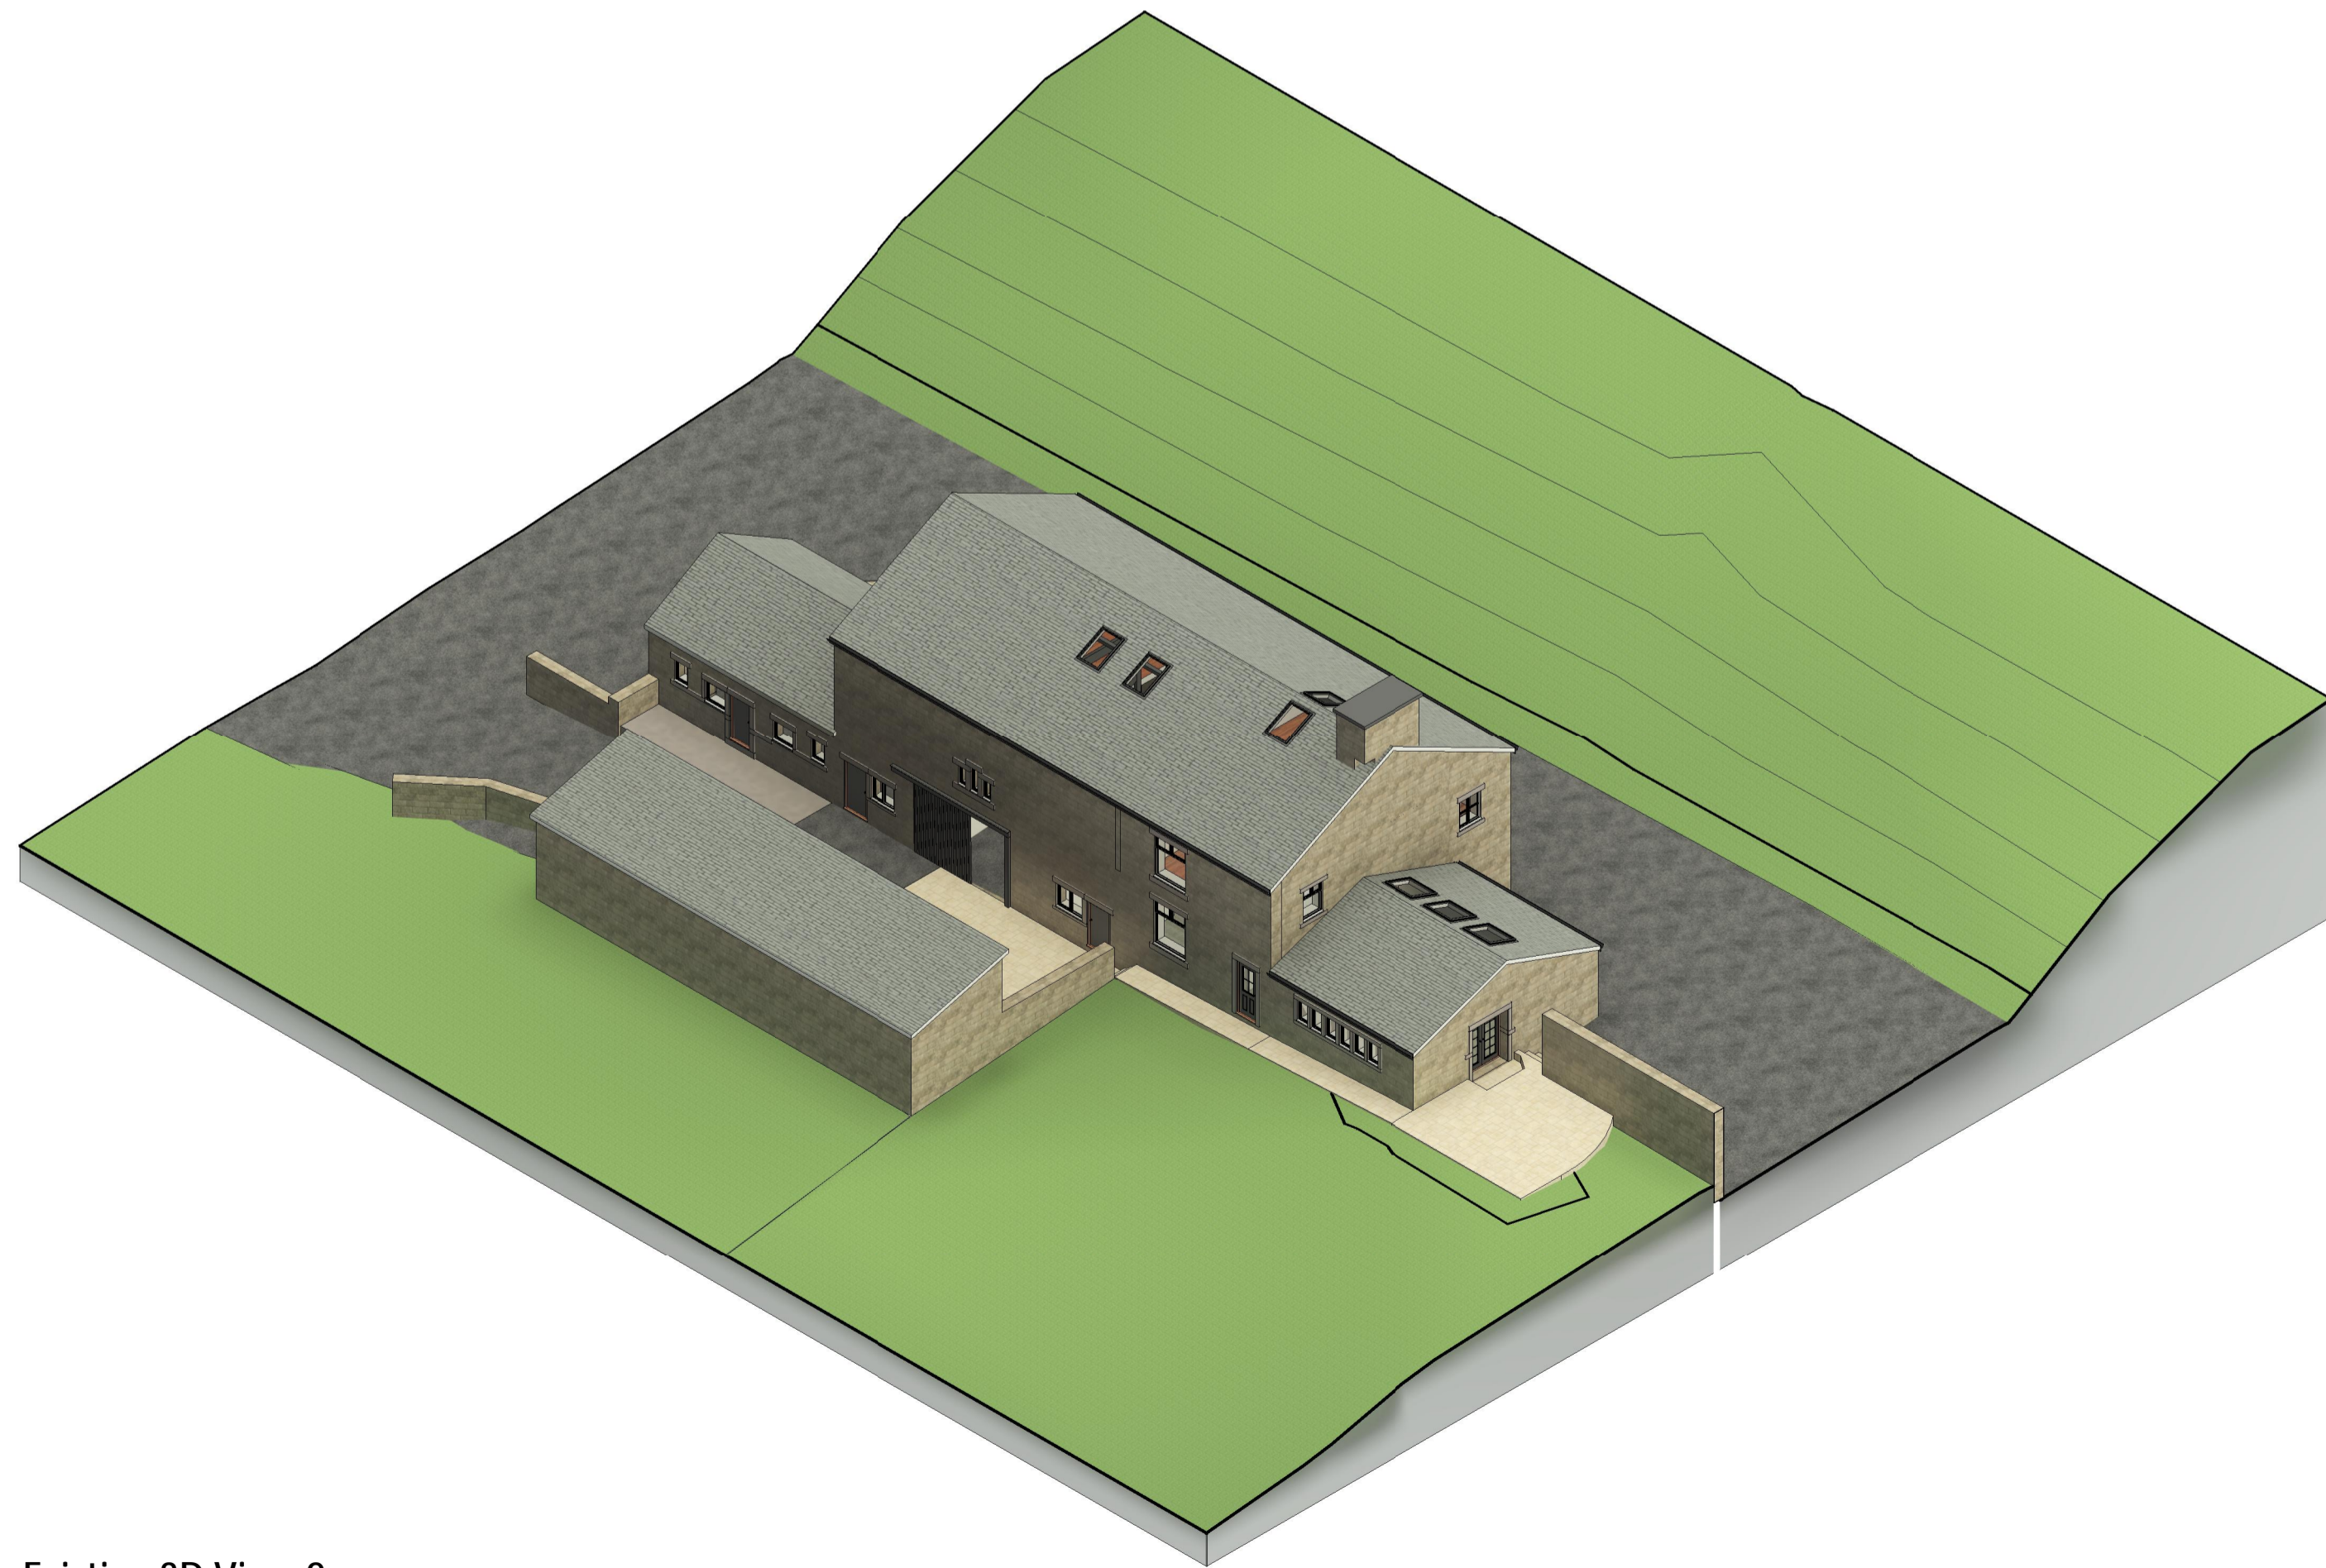

Existing 3D View 2
Scale:

DO NOT SCALE FROM THIS DRAWING

Keelham Farm, Hebden Bridge

Proposed Renovation of Farm/Barn Buildings at
Keelham Farm, Old Town, Hebden Bridge, HX7 8TG

Rev	Description	Date
B	Bat Tiles Added	06.10.21
A	Amended Scheme	10.08.21

Client: Mr William Vaughan

Existing 3D Views

(DR)02

Revision B