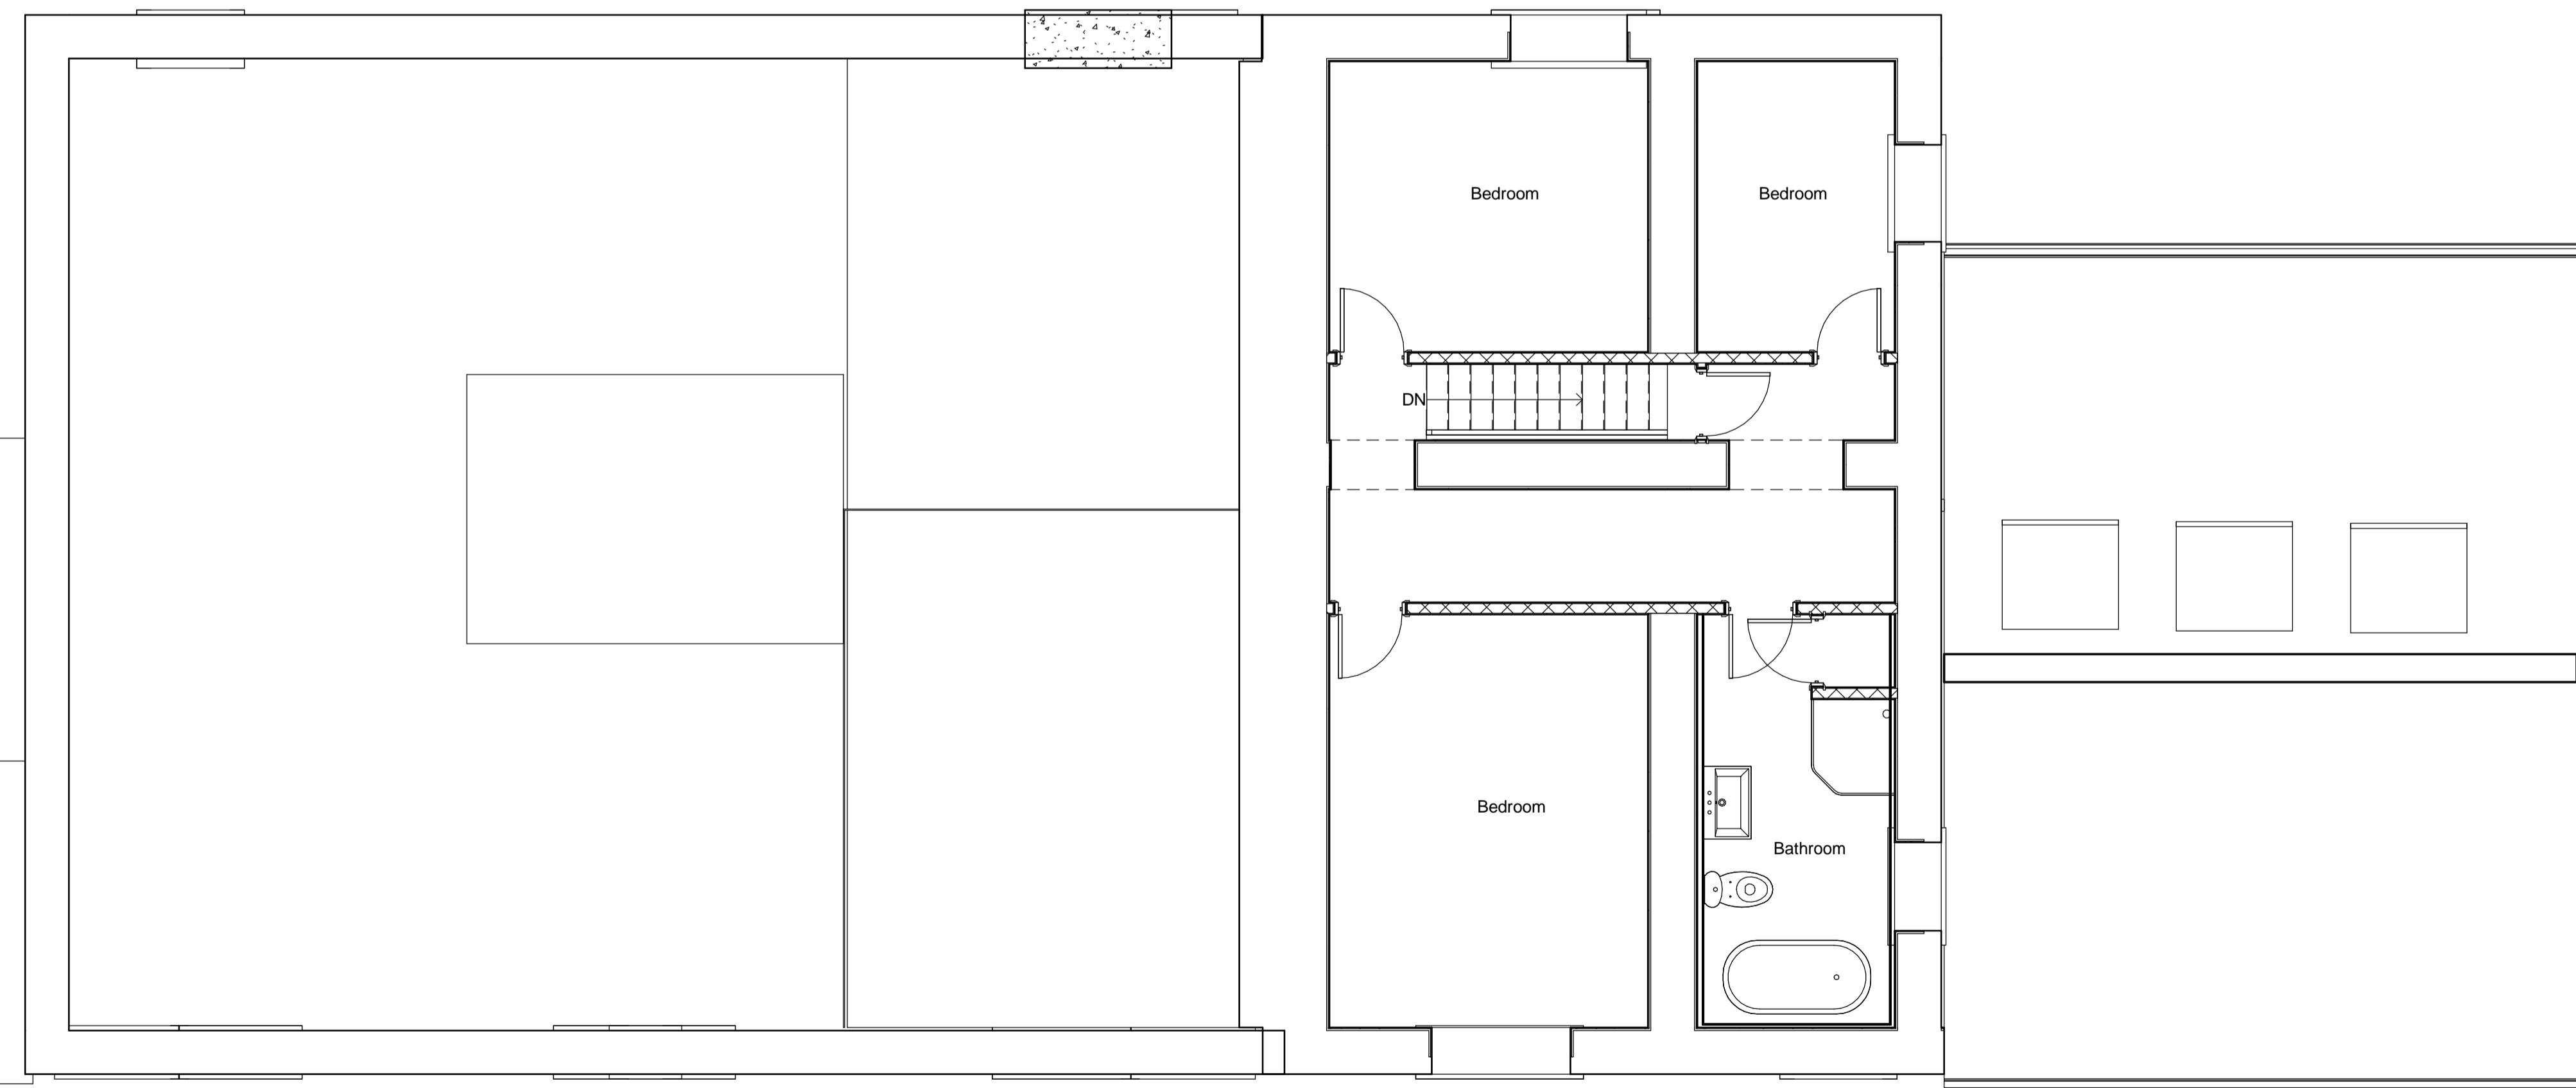

Existing First Floor Plan

Scale: 1 : 50