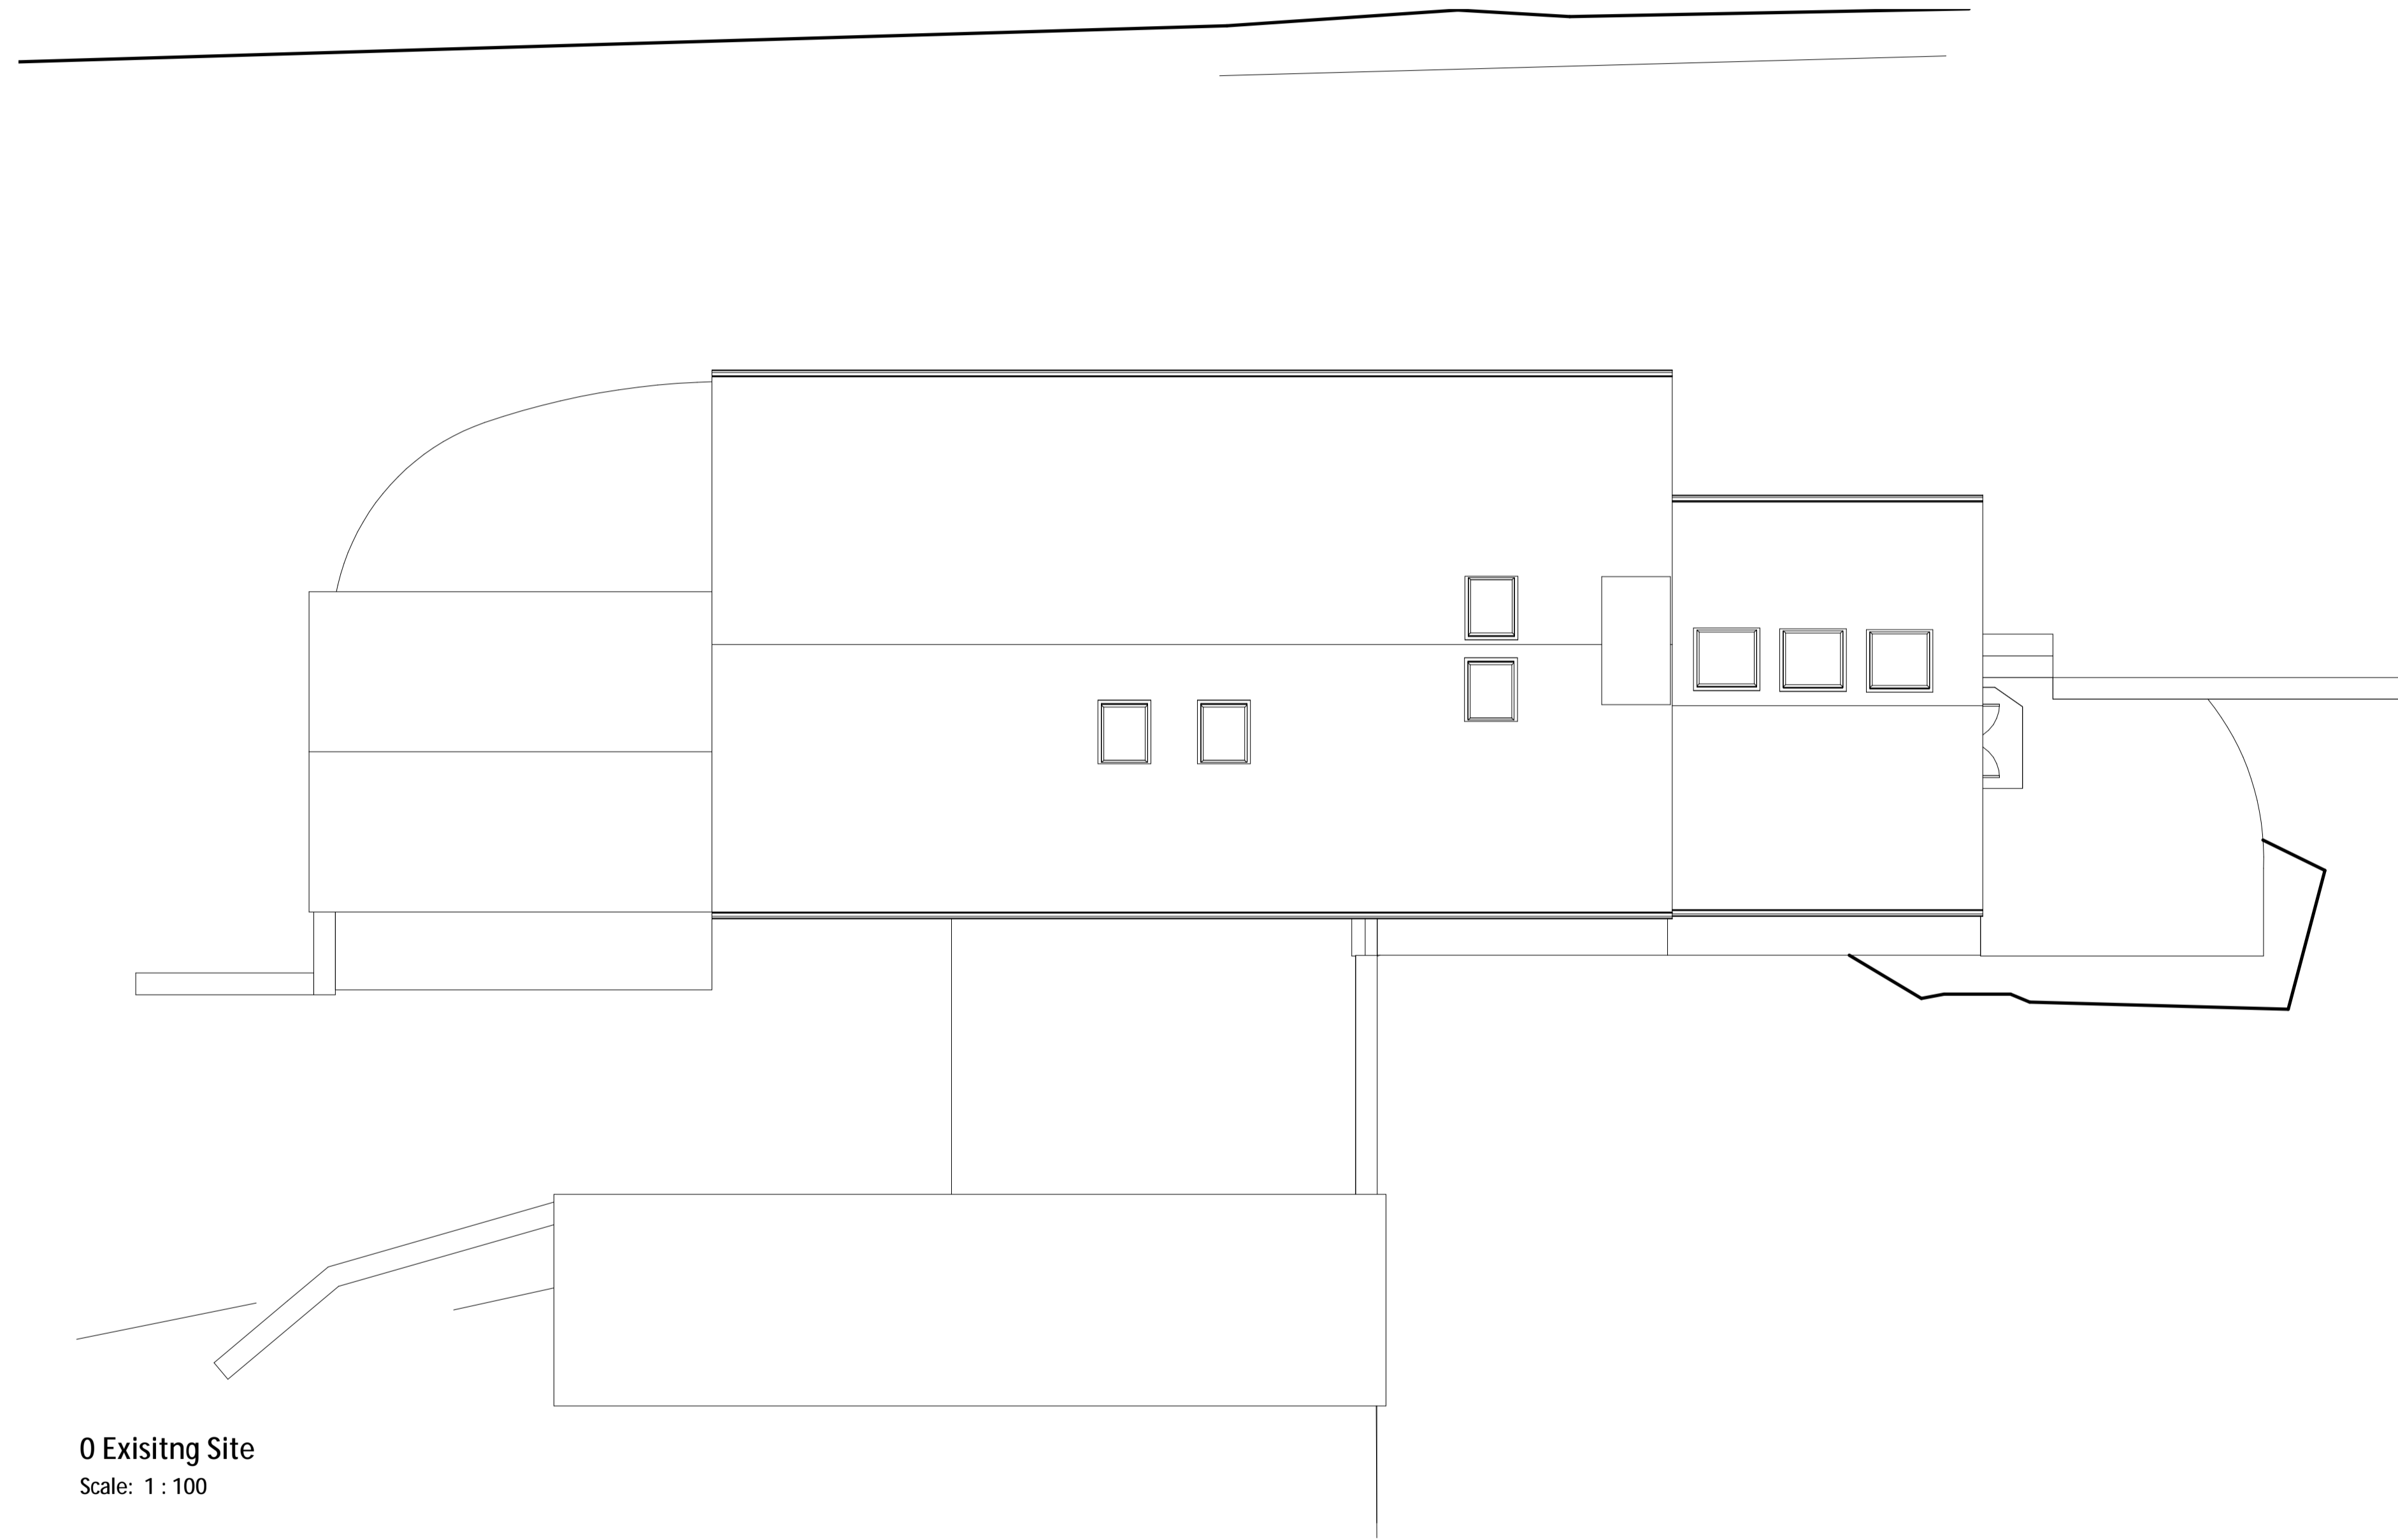

DO NOT SCALE FROM THIS DRAWING

0 Existing Site
Scale: 1 : 100

Keelham Farm, Hebden Bridge

Proposed Renovation of Farm/Barn Buildings at
Keelham Farm, Old Town, Hebden Bridge, HX7 8TG

Rev	Description	Date

Client: Mr William Vaughan

Existing Site Plan

(DR)01

Revision