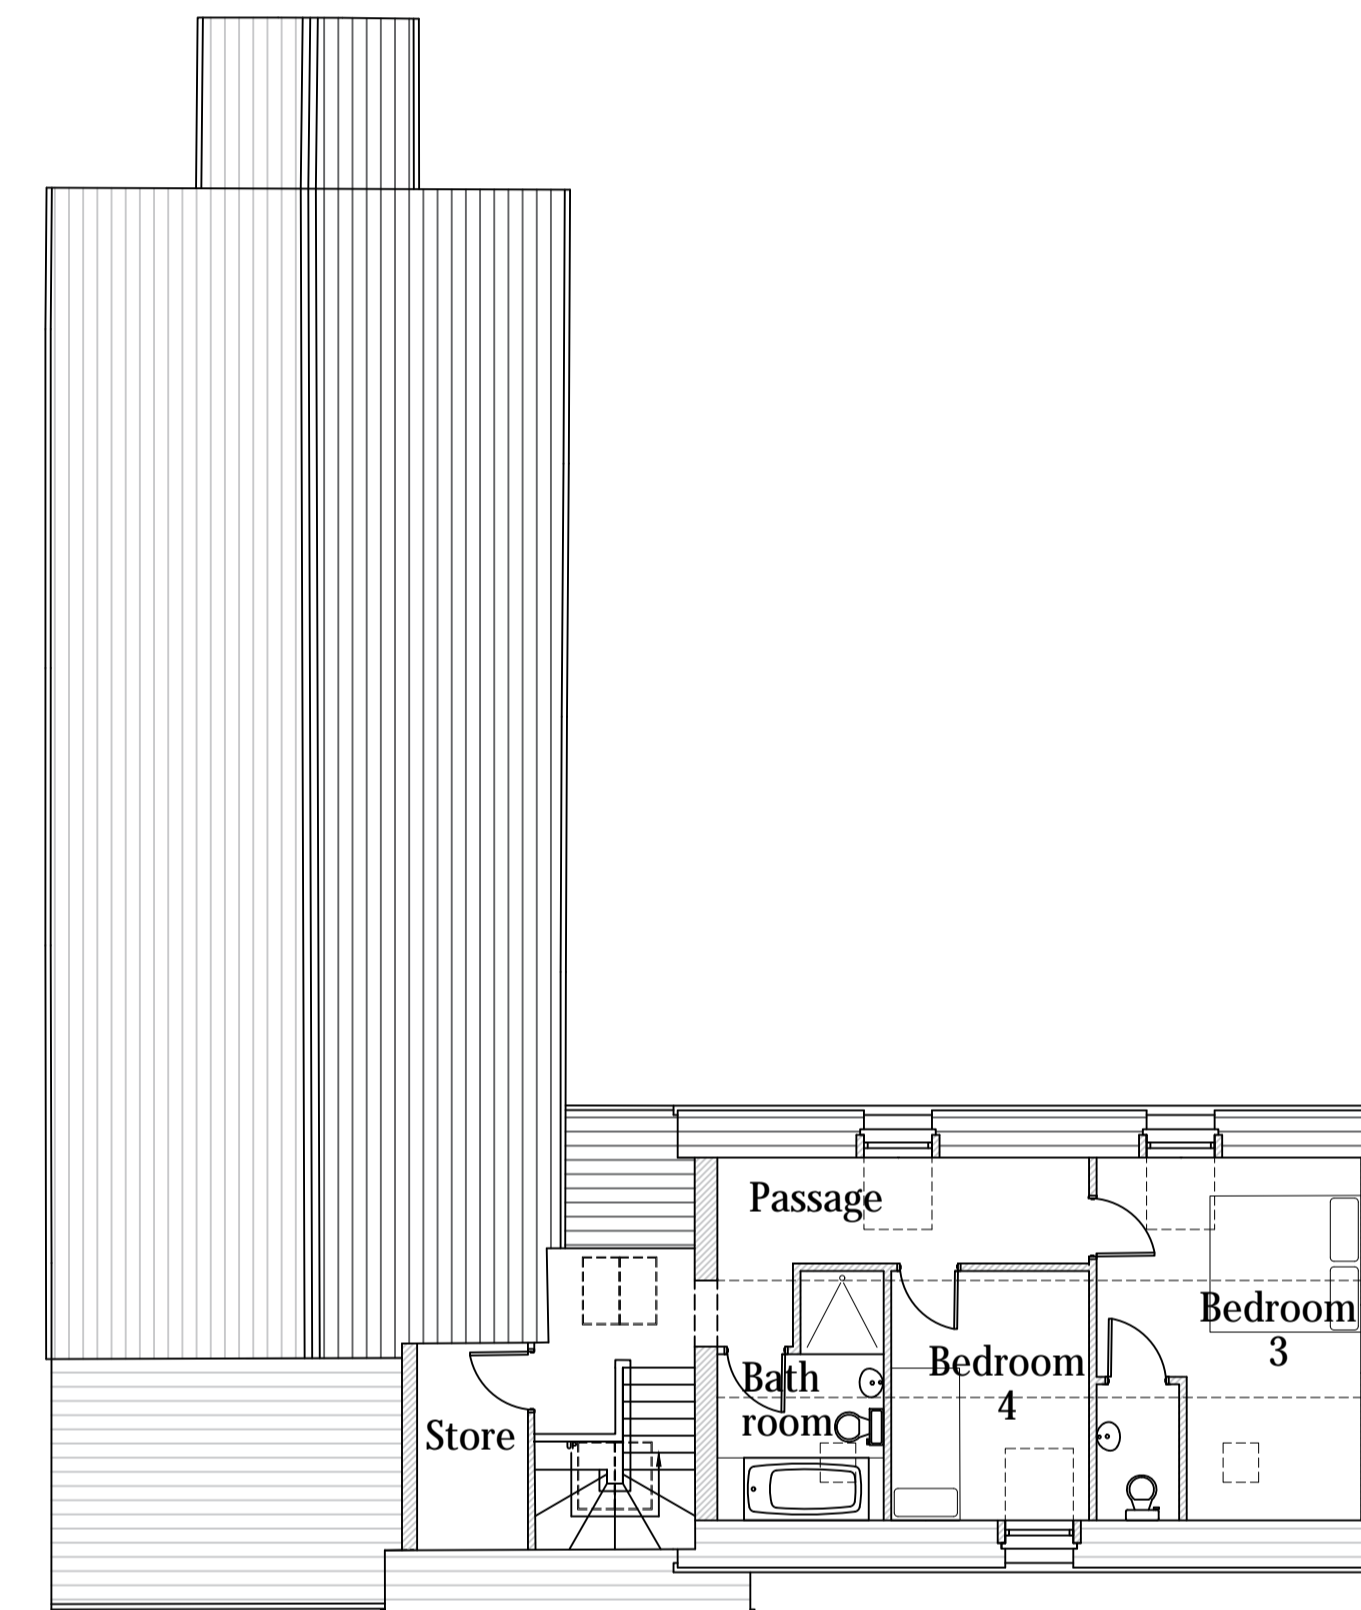

**GROUND FLOOR/SITE PLAN**

**FIRST FLOOR PLAN**

# PROPOSED FLOOR PLANS/ SITE PLAN FORMER METHODIST CHURCH, WOOLASTON

**ARNOLD BARTOSCH LTD**  
Chartered Surveyors  
Historic Building Consultants

1 Bath Mews  
Bath Parade  
Cheltenham  
Gloucestershire  
GL53 7HL