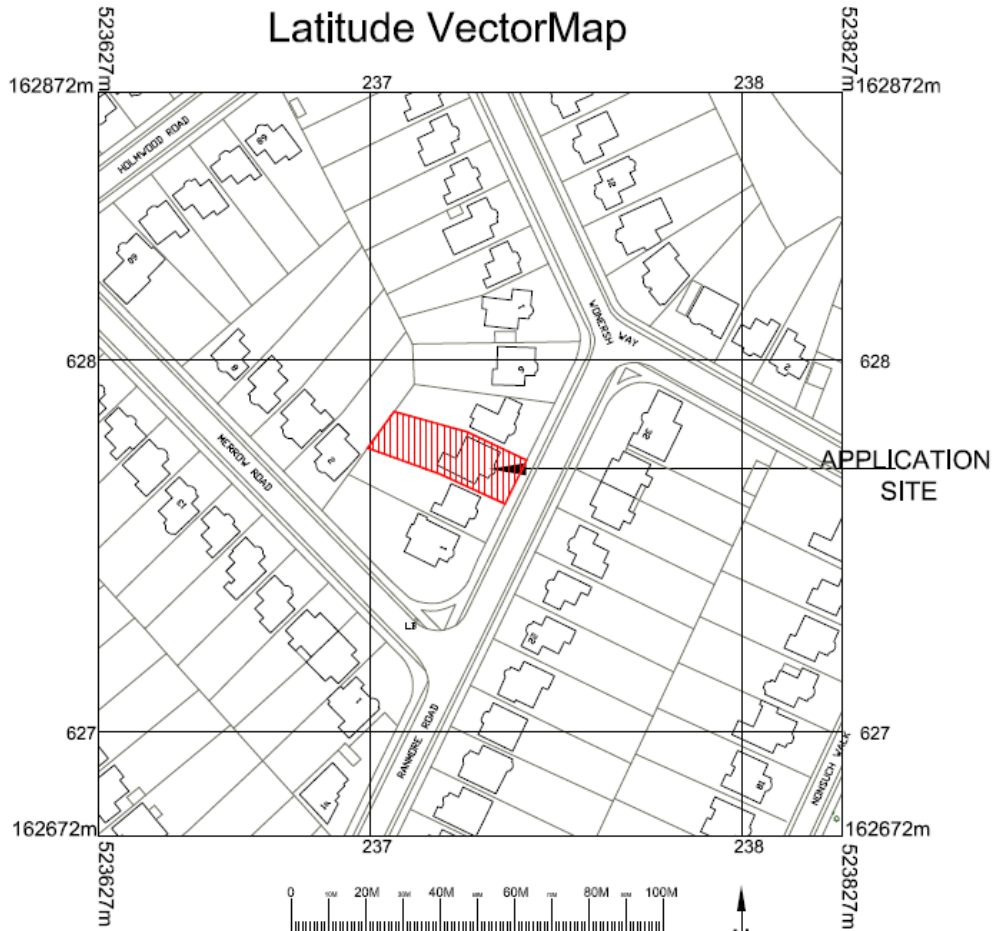

# Latitude VectorMap

APPLICATION SITE

© Crown Copyright 2014  
Reproduction in whole or in part is prohibited  
without the permission of Ordnance Survey.

SCALE BAR 1:1250  
SITE LOCATION PLAN