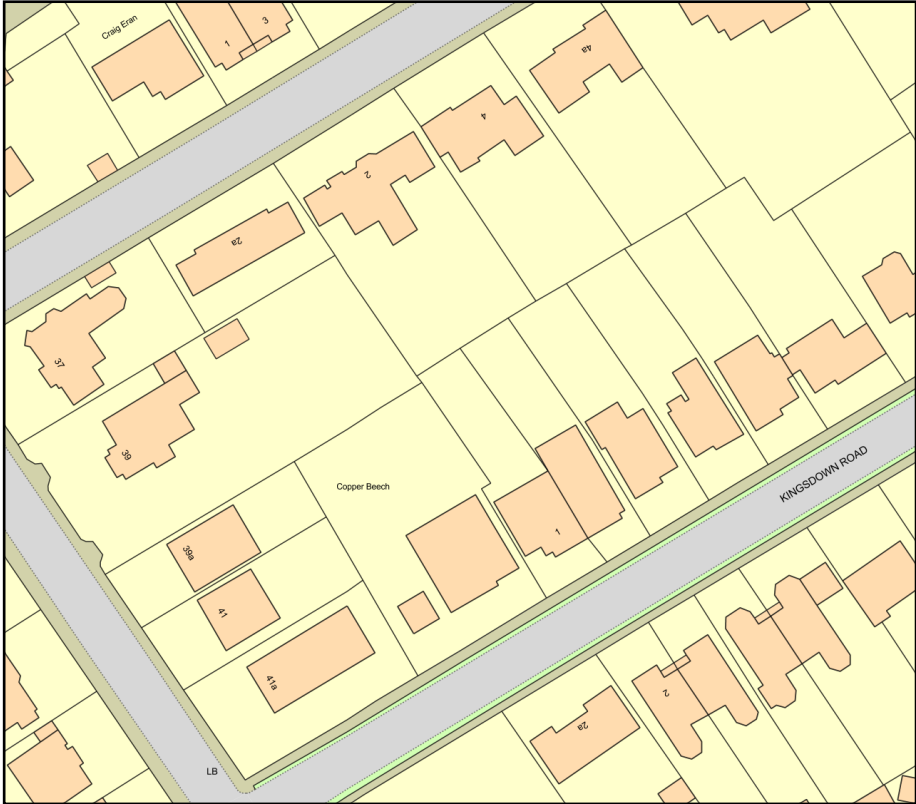

# Location Plan

Plan Produced for: Patrick ODriscoll

Date Produced: 08 Sep 2021

Plan Reference Number: TQRQM21251132259599

Scale: 1:1250 @ A4