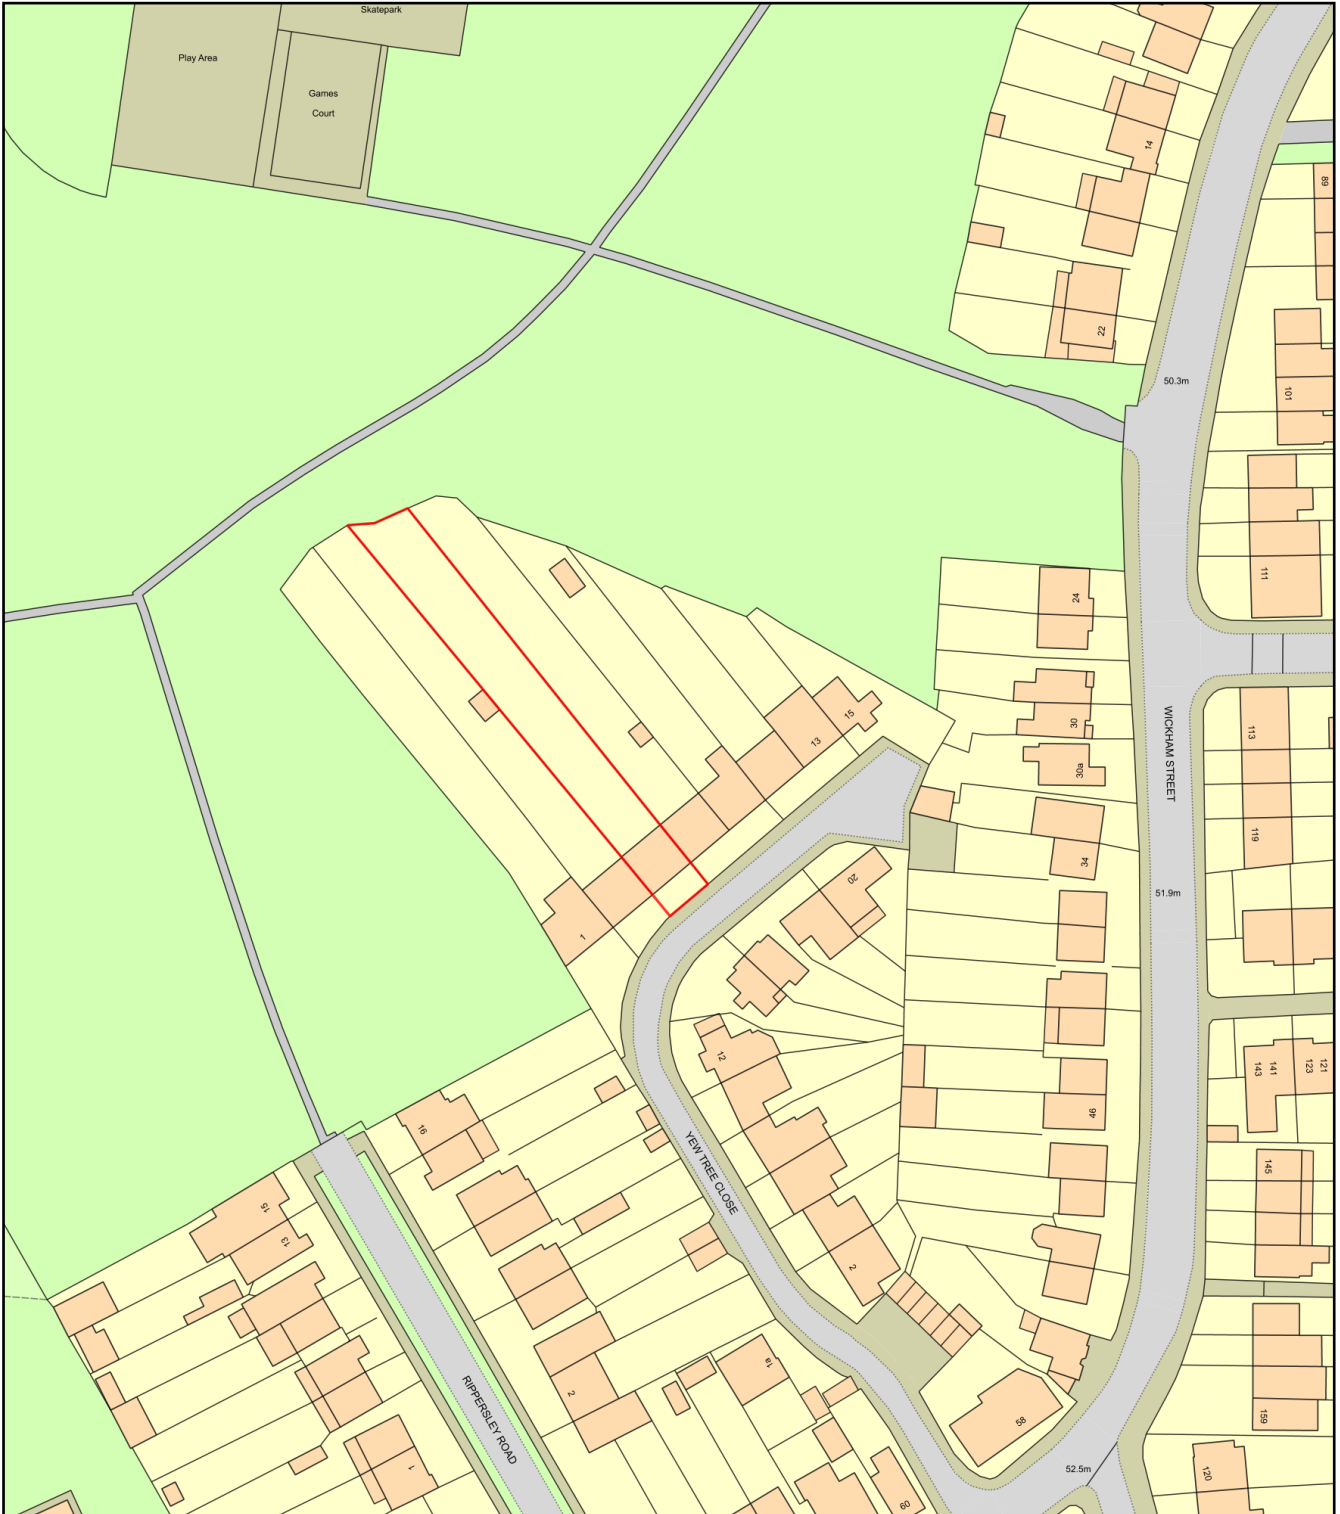

# 5 Yew Tree Close - Location Plan

Plan Produced for: James Davey

Date Produced: 11 Aug 2021

Plan Reference Number: TQRQM21223095119280

Scale: 1:1250 @ A4