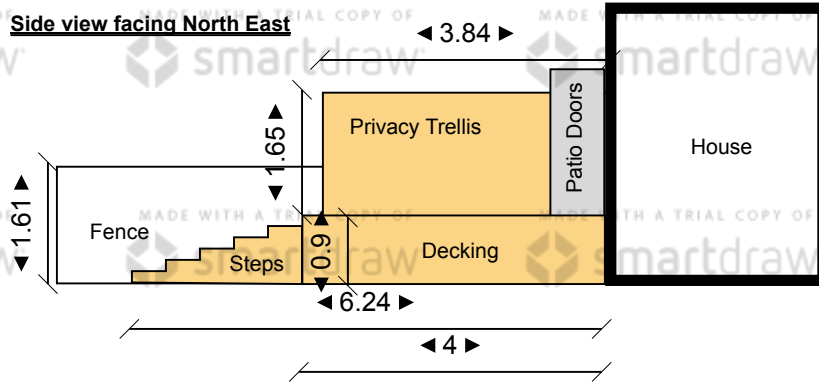

Site: 5 Yew Tree Close, Welling, DA16 3BY

Title: J Davey - 5 yew Tree Close

Drawing: New

Scale: 1:100

Side view facing North East

Side View facing South West