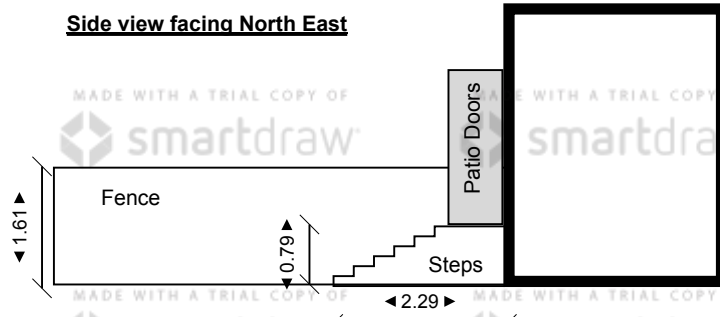

Site: 5 Yew Tree Close, Welling, DA16 3BY

Title: J Davey - 5 yew Tree Close

Drawing: Existing

Scale: 1:100

Side view facing North East

Side View facing South West