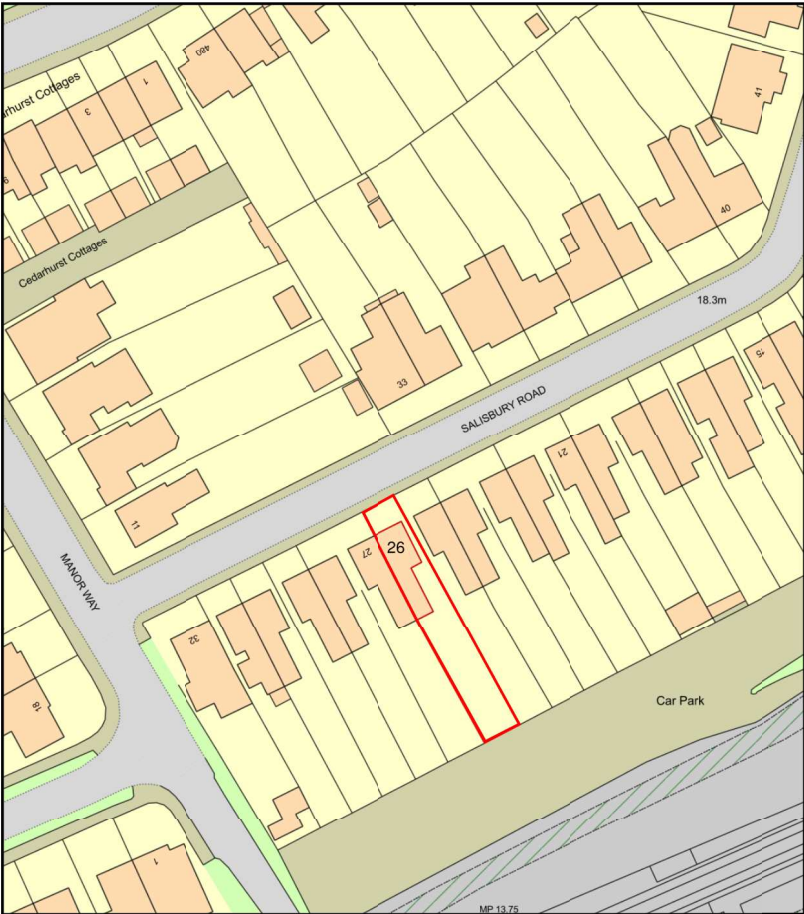

26 Salisbury Road, Bexley, DA5 3QE

Scale: 1:1250 @ A4