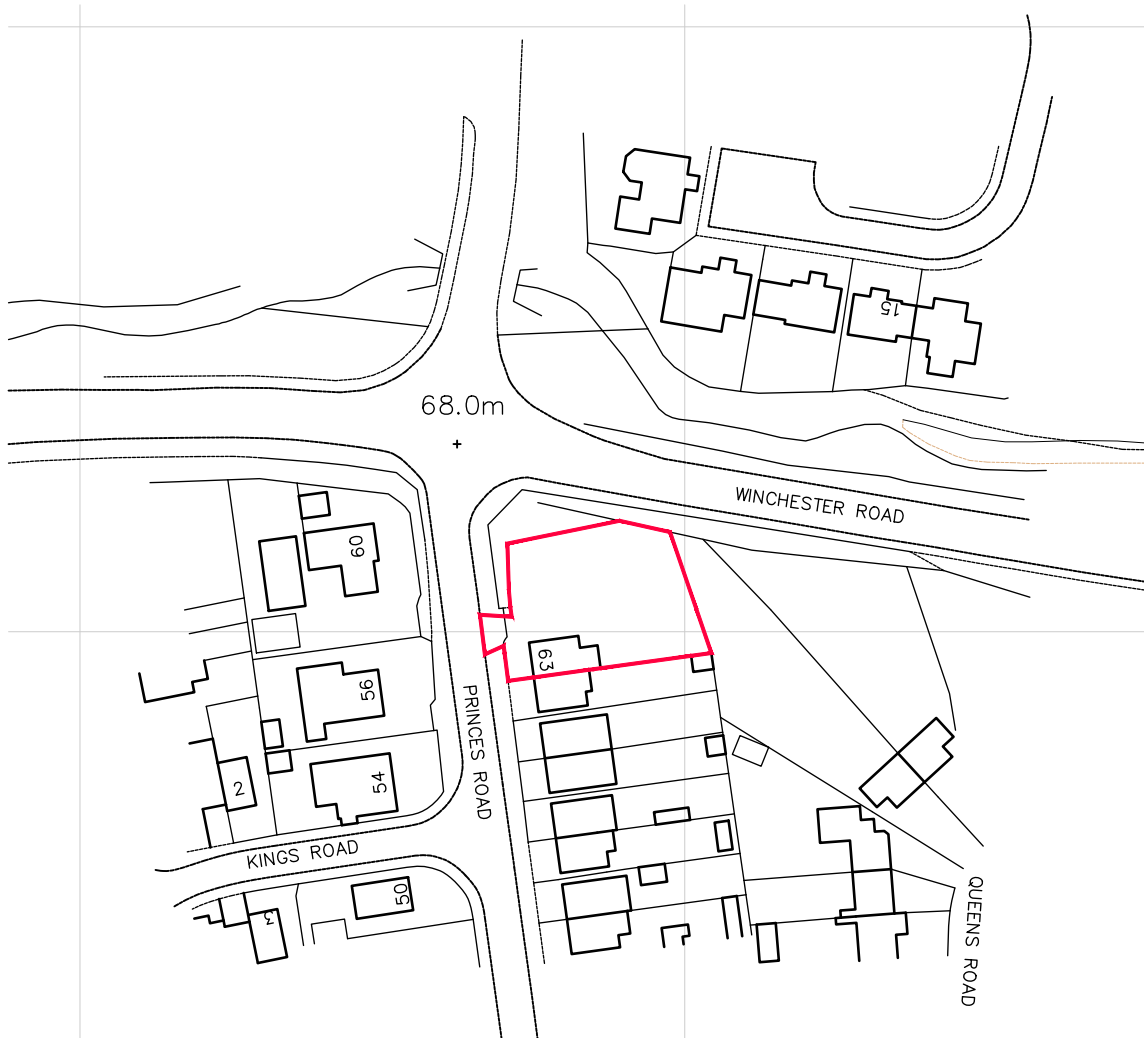

client:
Mr J Pollard
 drawing title:
Location Plan

Copyright
 Reproduced from Ordnance Survey's 1:1250 scale map
 with permission of Controller, HMSO Crown copyright.
 ADP Architects Ltd AR 100010061

job number: 1951	drawing number: L01	revision:
drawing scale/size: 1:1250 (A4)	date: July 21	drawn:

LINEAR SCALE 1:1250
 A4@1:1250

rev:	date:	note:

Indicative

Ordnance Survey (c) Crown Copyright 2021. All rights reserved. Licence number 100022432