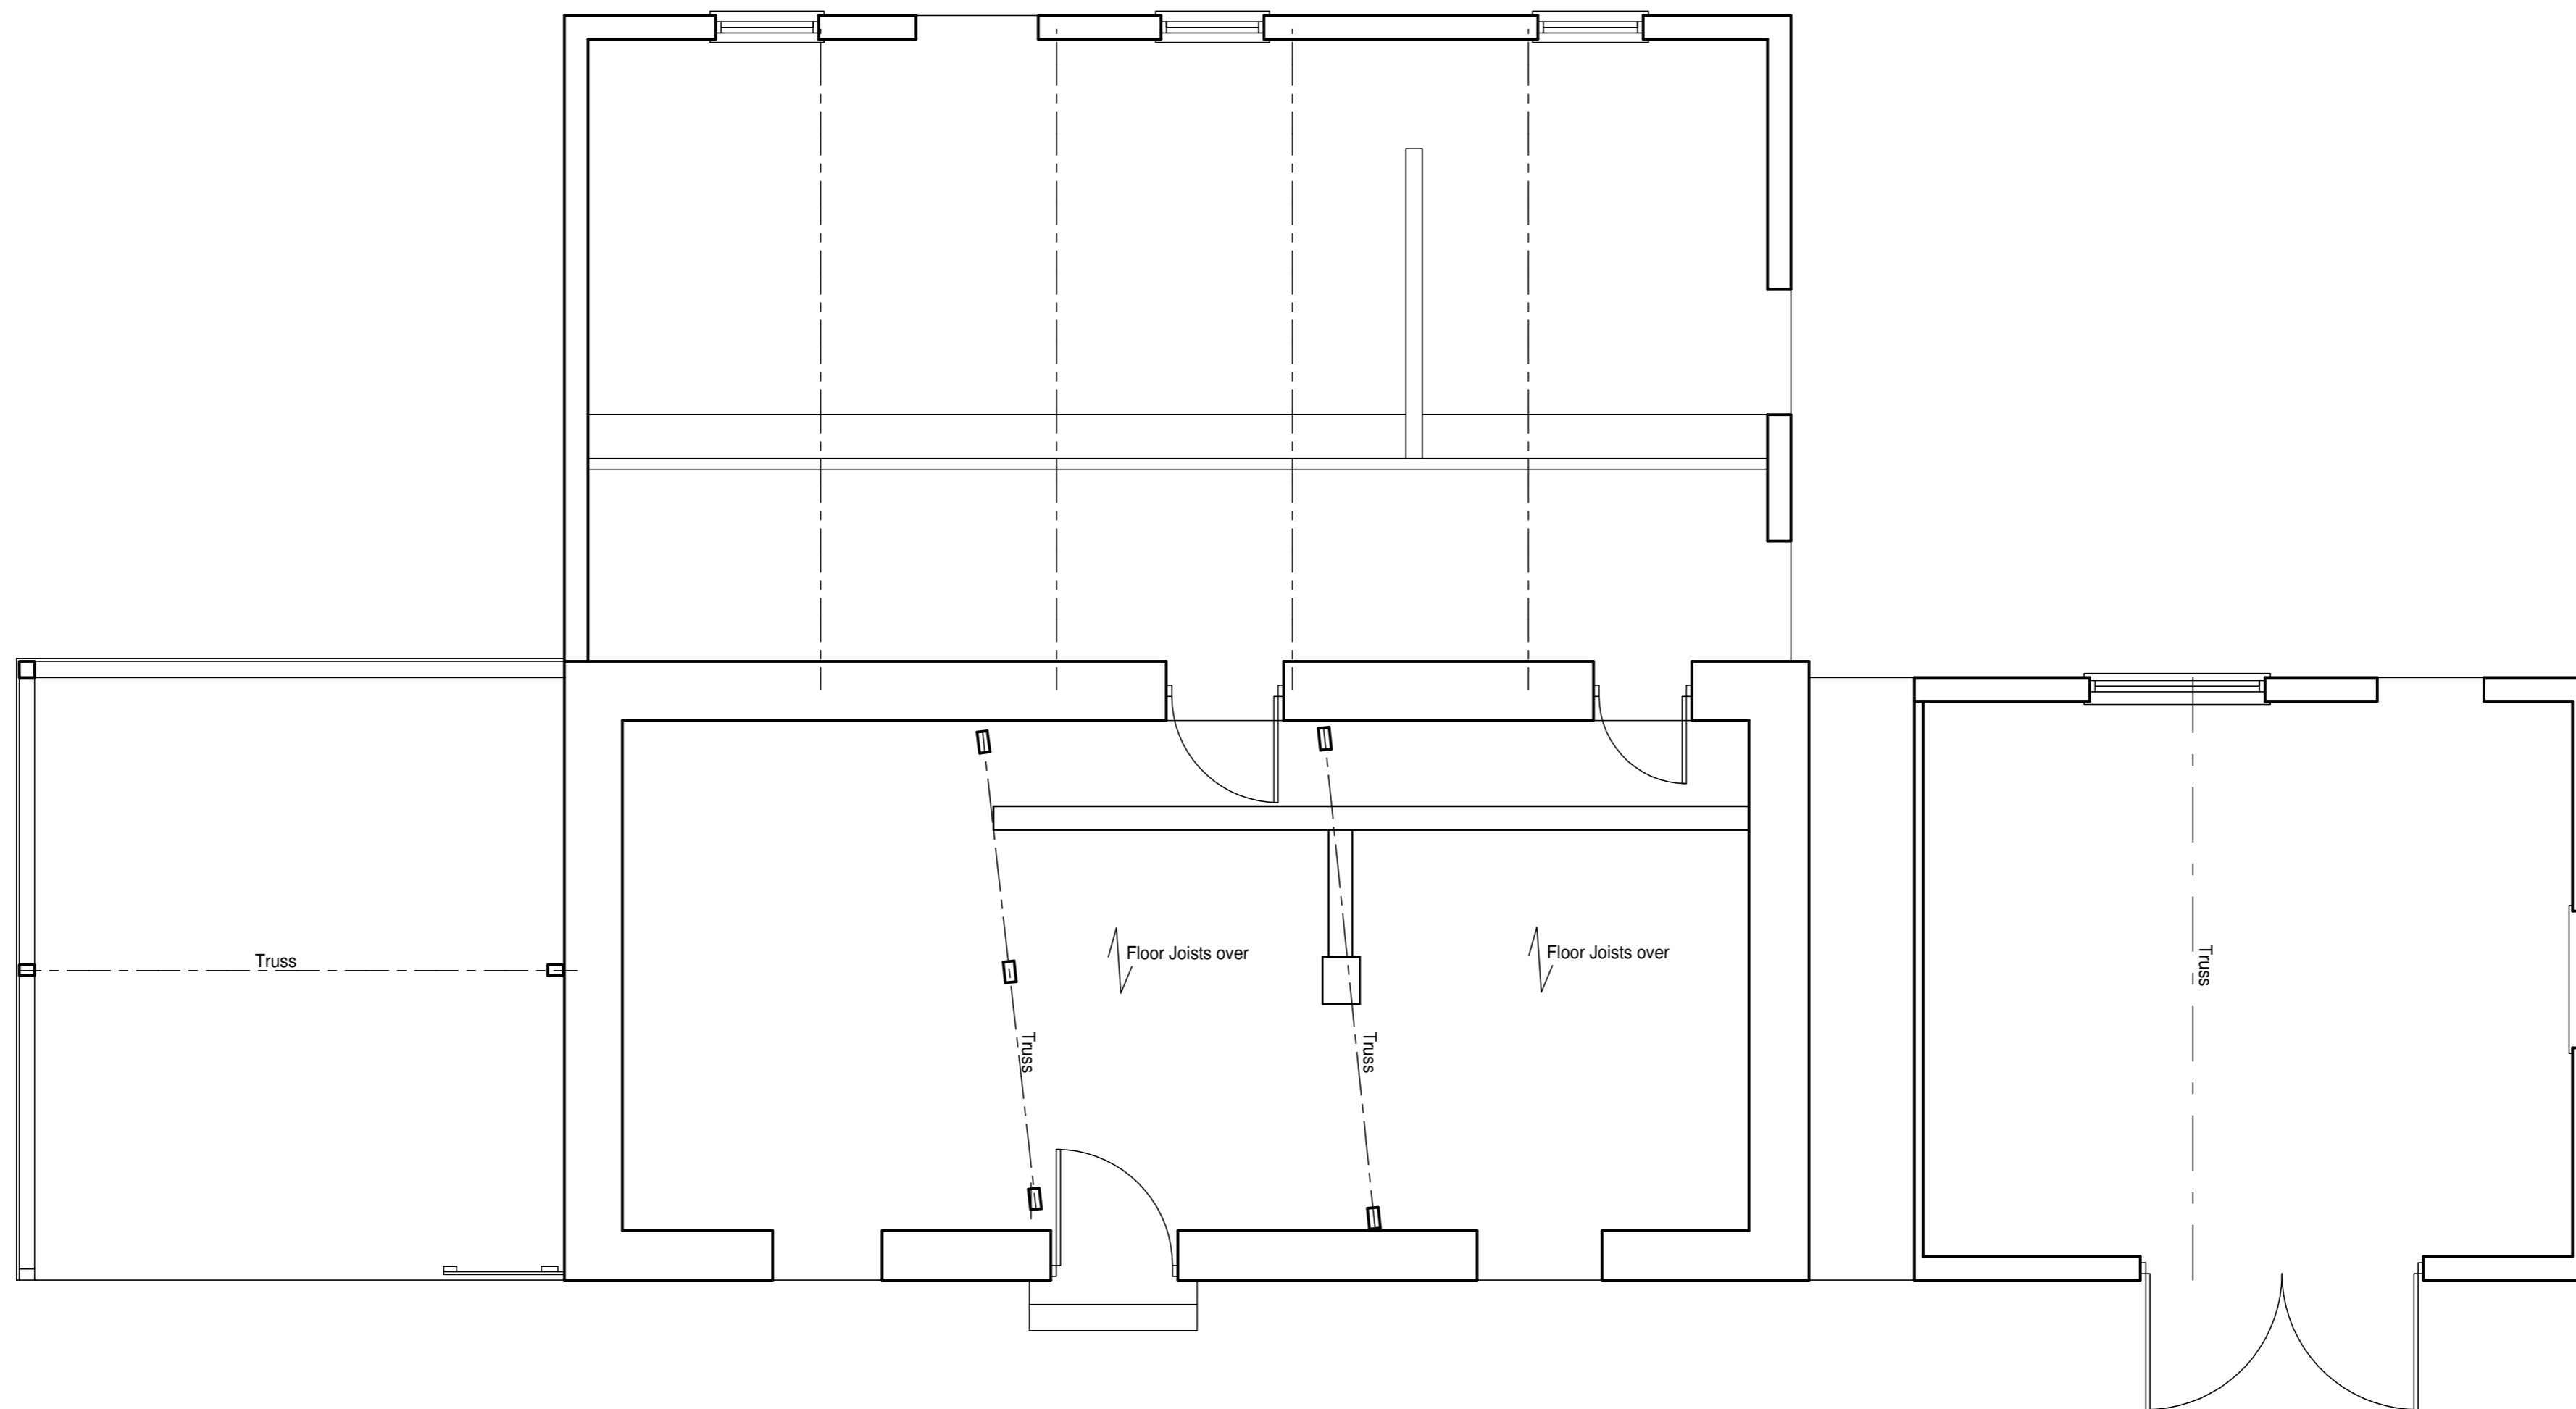

EXISTING FLOOR PLAN
Scale 1:50

Scale 1 : 50

Verify all dimensions on site.
© Roger Davies Ltd. April 2017

Conversion of Agricultural Building
at Gwaelod, Llanfihangel.

FLOOR PLAN AS EXISTING
Drawing No. 1 rev.