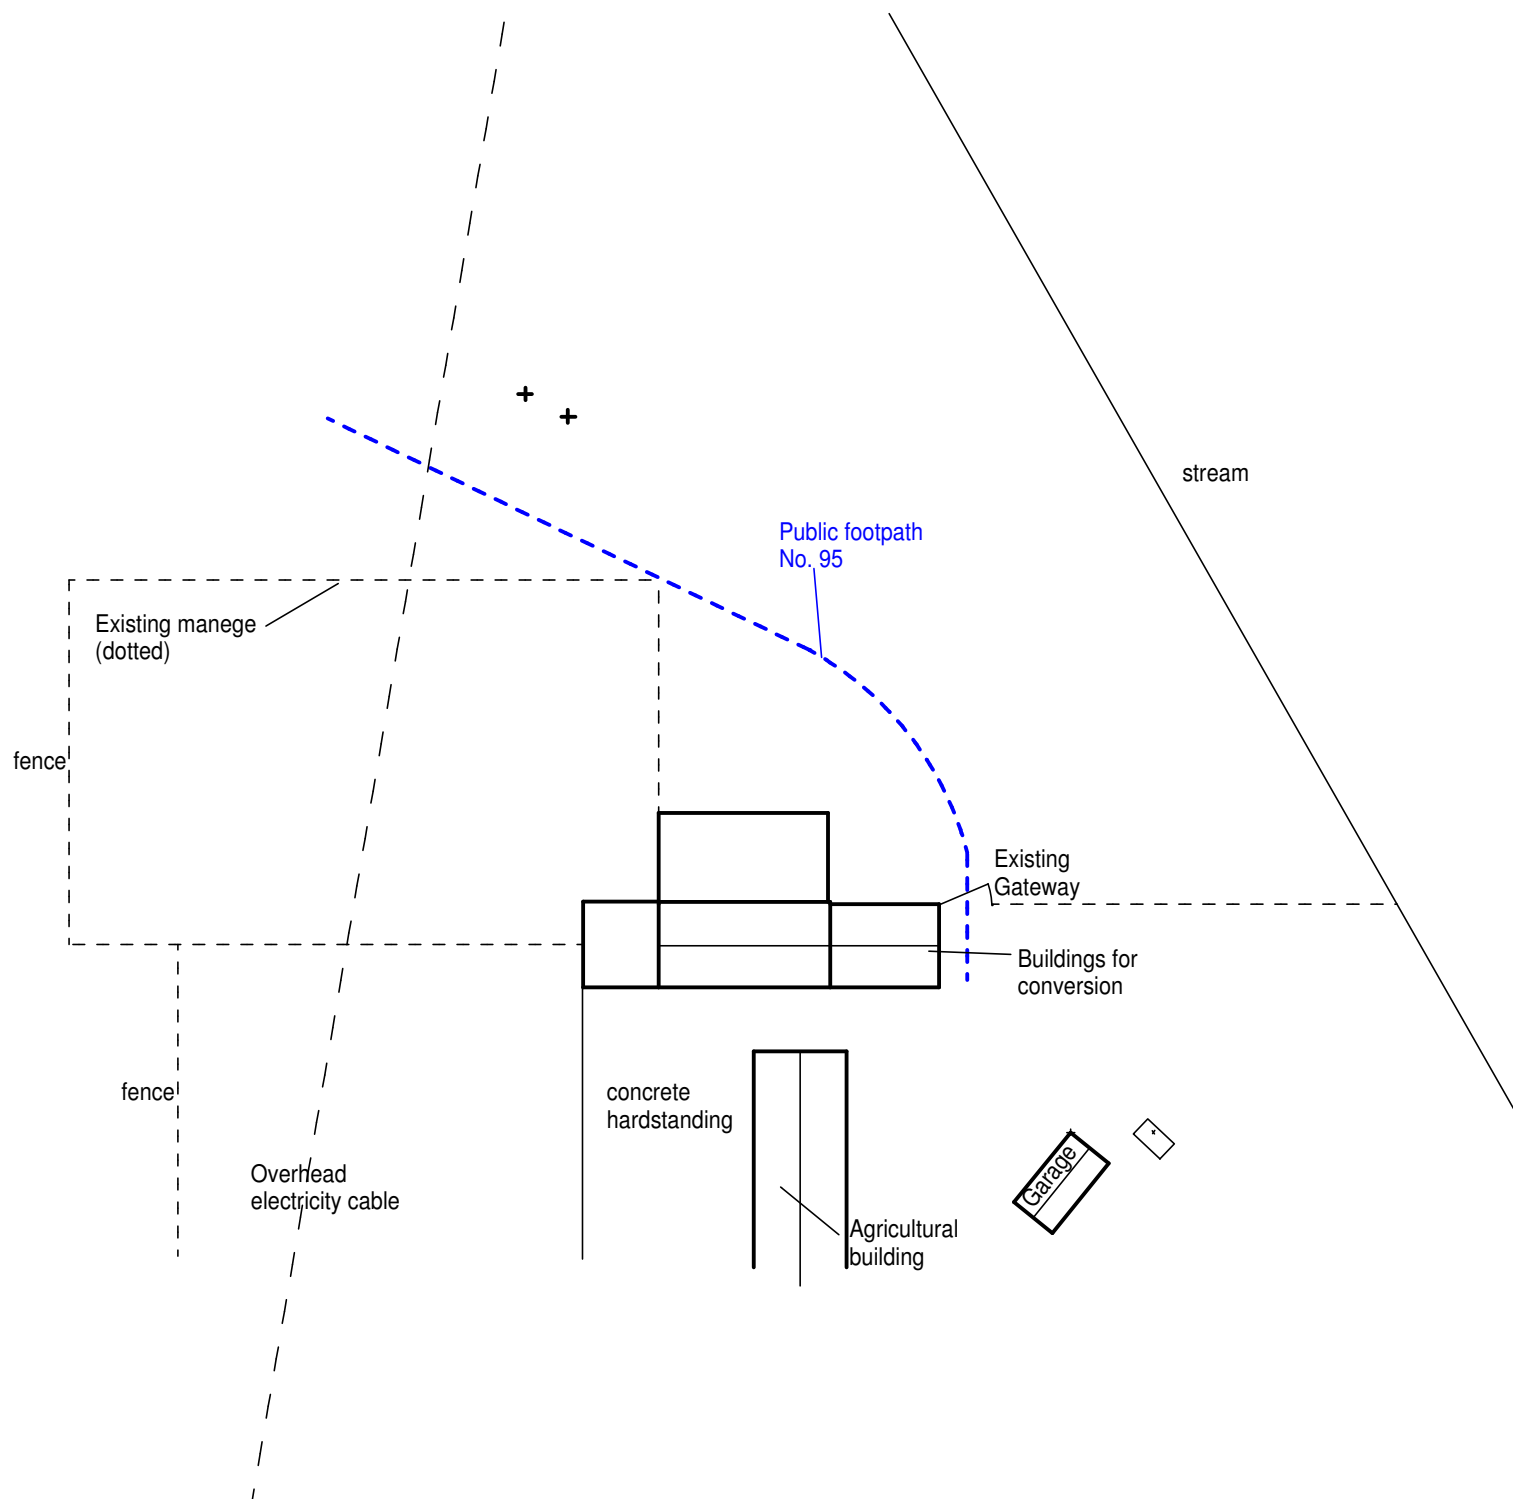

SITE PLAN AS EXISTING

Scale 1 : 500

Verify all dimensions on site.
© Roger Davies Ltd. May 2017

Conversion of Agricultural Building
at Gwaelod, Llanfihangel.

SITE PLAN AS EXISTING
Drawing No. 6 rev.

Agent:
Roger Davies Ltd., Chartered Surveyors,
Gorwel, Llanfyllin, Powys. SY22 5JZ.
01691 648880 (office@rogdavies.co.uk)