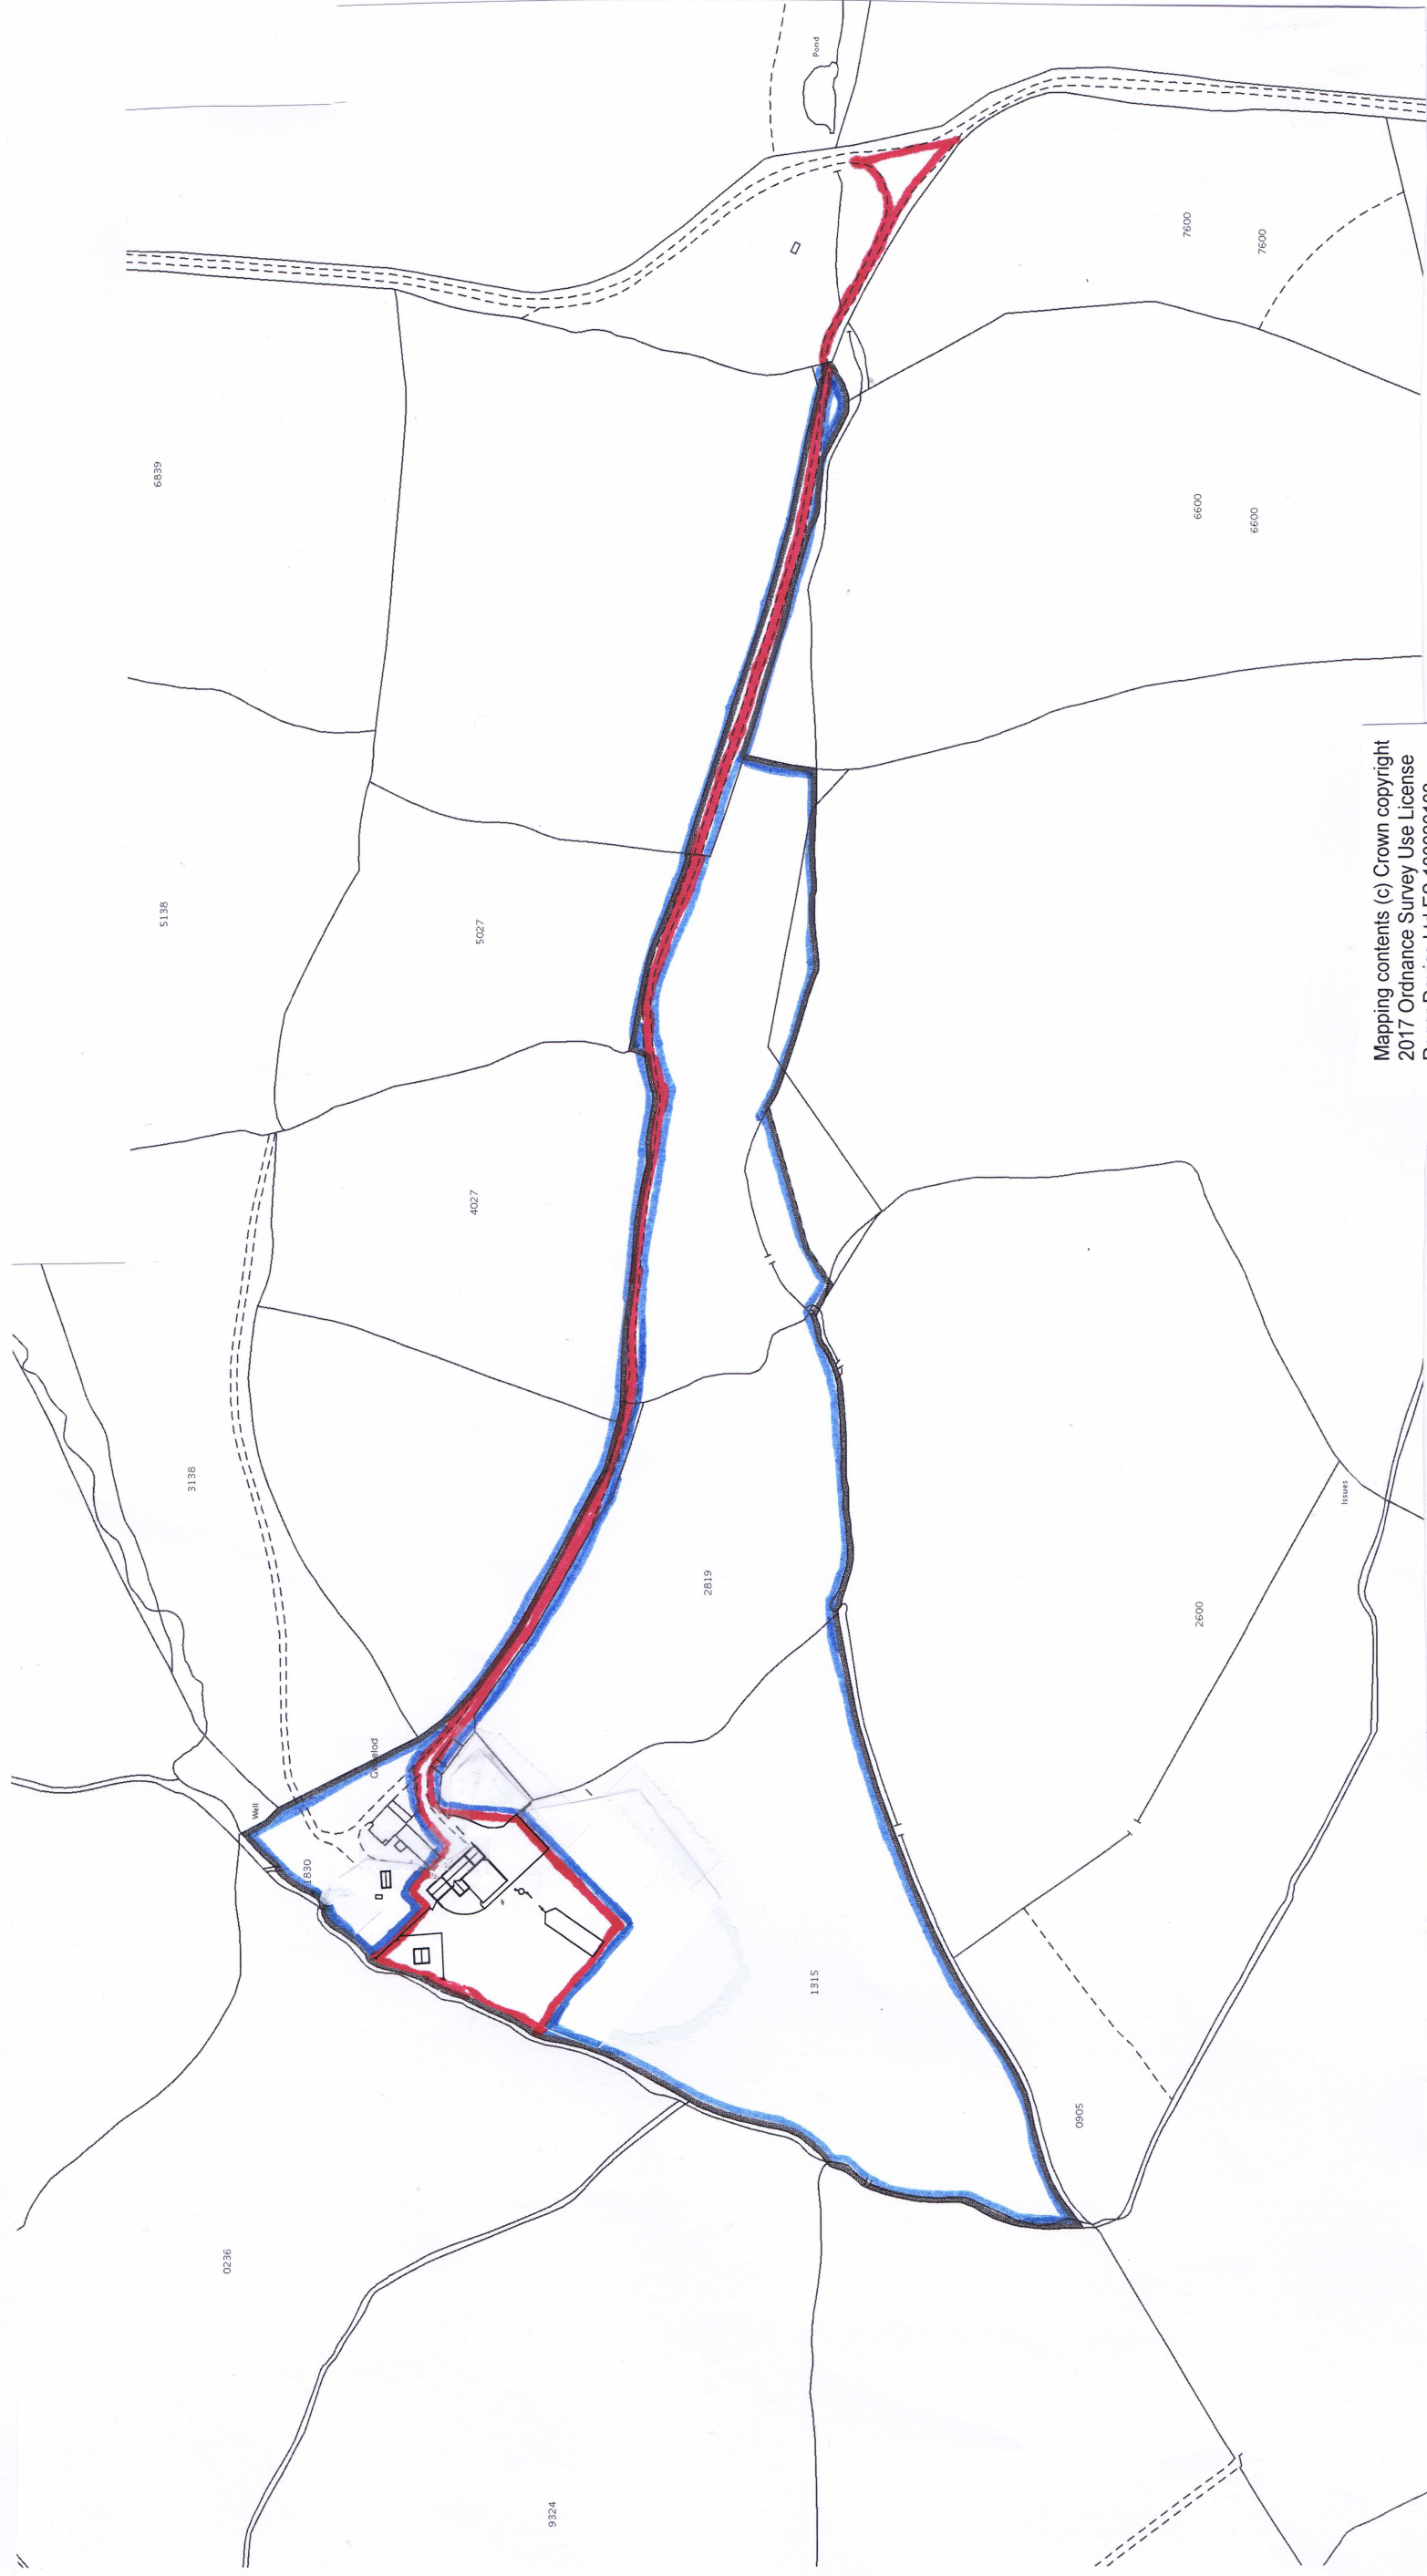

LOCATION PLAN

Mapping contents (c) Crown copyright
2017 Ordnance Survey Use License
Roger Davies Ltd ES 100036103

Scale 1 : 2500

Verify all dimensions on site.
© Roger Davies Ltd. May 2017

Conversion of Agricultural Building
at Gwaelod, Llanfihangel.

LOCATION PLAN
Drawing No. 0 rev.

Agent:

Roger Davies Ltd., Chartered Surveyors,
Gorwel, Llanfyllin, Powys. SY22 5JZ.
01691 648880 (office@rogdavies.co.uk)