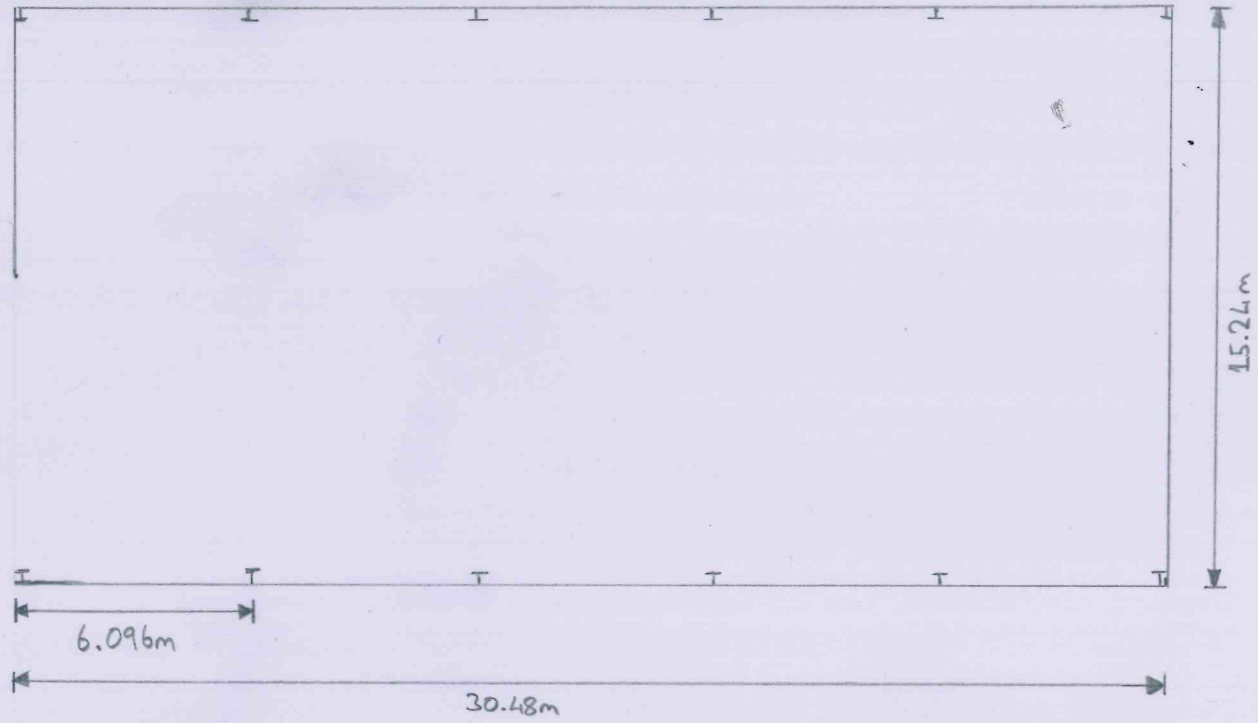

FLOOR PLAN

APPLICANT: WA & JD OLD
TITLE: FLOOR PLAN
DRAWING NO: AOLD #104
SCALE: 1:200 (A4)
DATE: 20/09/2021