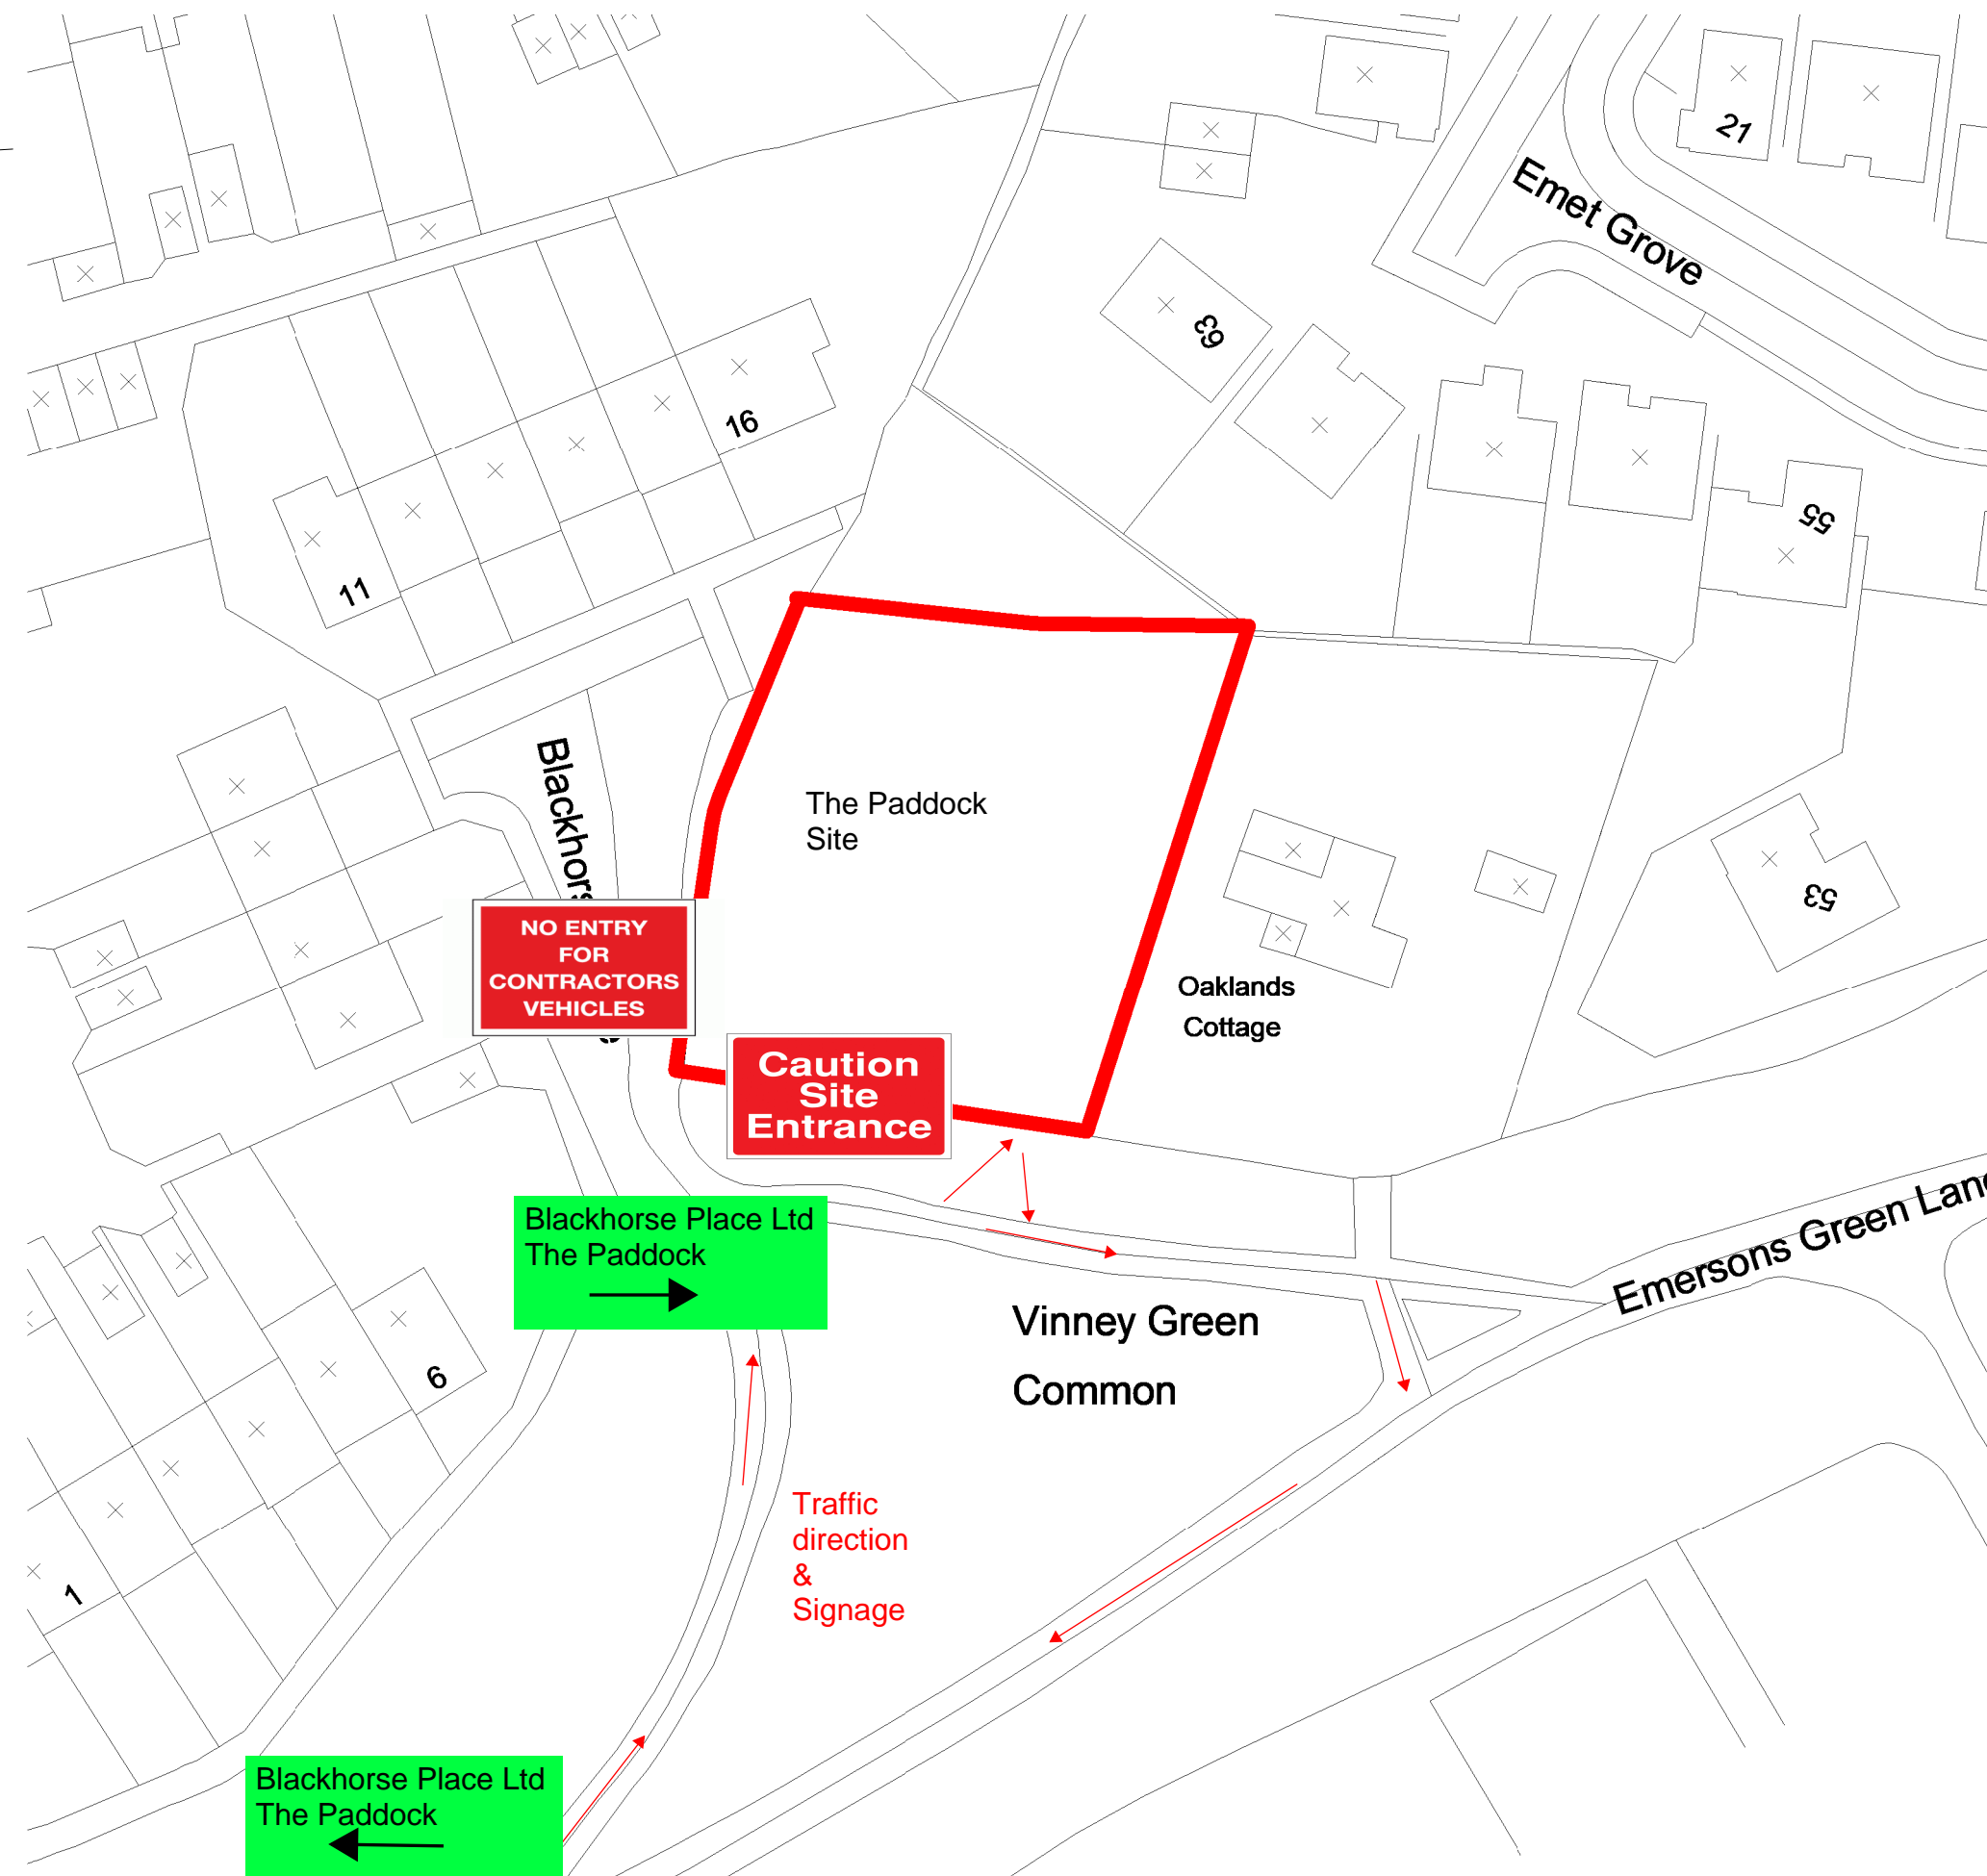

original sheet size

A3

Location Plan
1 : 500

Rev	Description	By	Date
A	Planning - First Issue	OF	10.12.20

BLACKHORSE PLACE LTD

Project Title:
The Paddock, Vinney Green

Drawing Title:
TRAFFIC PLAN

Drawn By: OF Date: OCT 2021

Checked By: JPL Scale: 1 : 500@A3

Drawing No: 20029 / 01 Rev: A

Status: **For Approval**