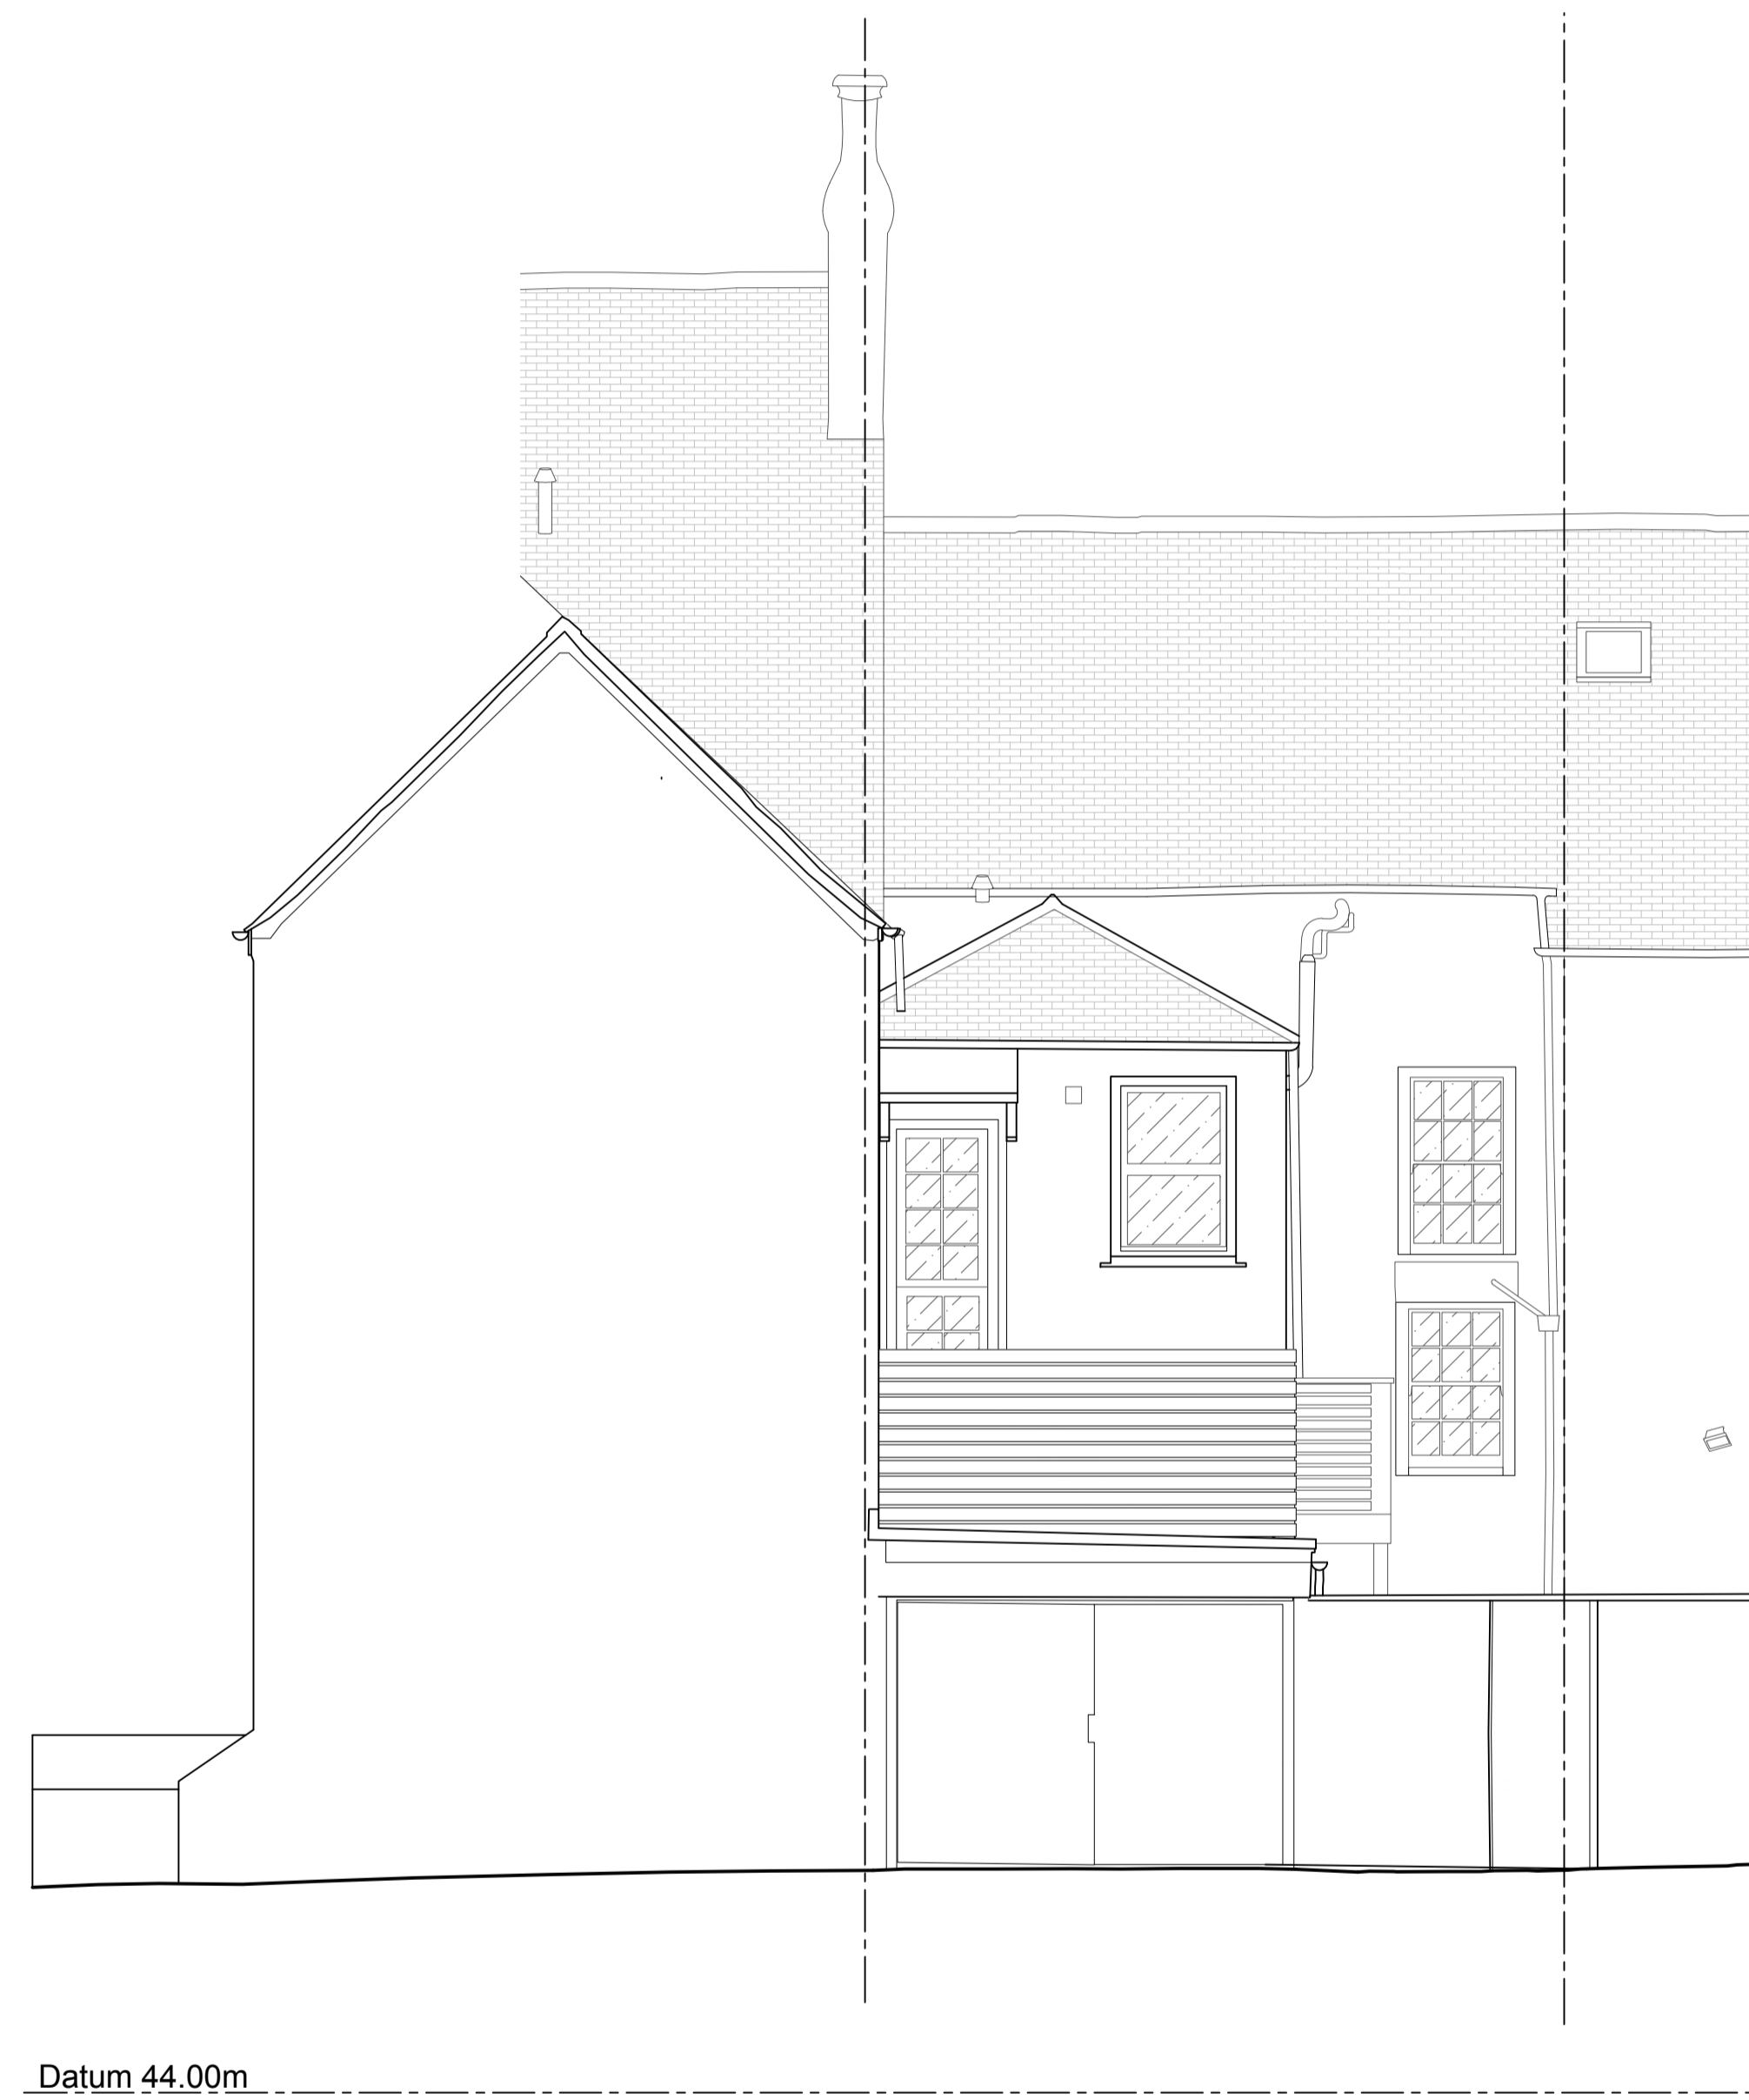

EXISTING ELEVATION 4
Scale 1:50 @ A1

EXISTING ELEVATION 3
Scale 1:50 @ A1

CUNNINGHAM
Architecture

Job no. 013 - Clarence Place, Penzance
005-PA-002-Existing Elevations

CUNNINGHAMARCHITECTURE@OUTLOOK.COM - 07866718465