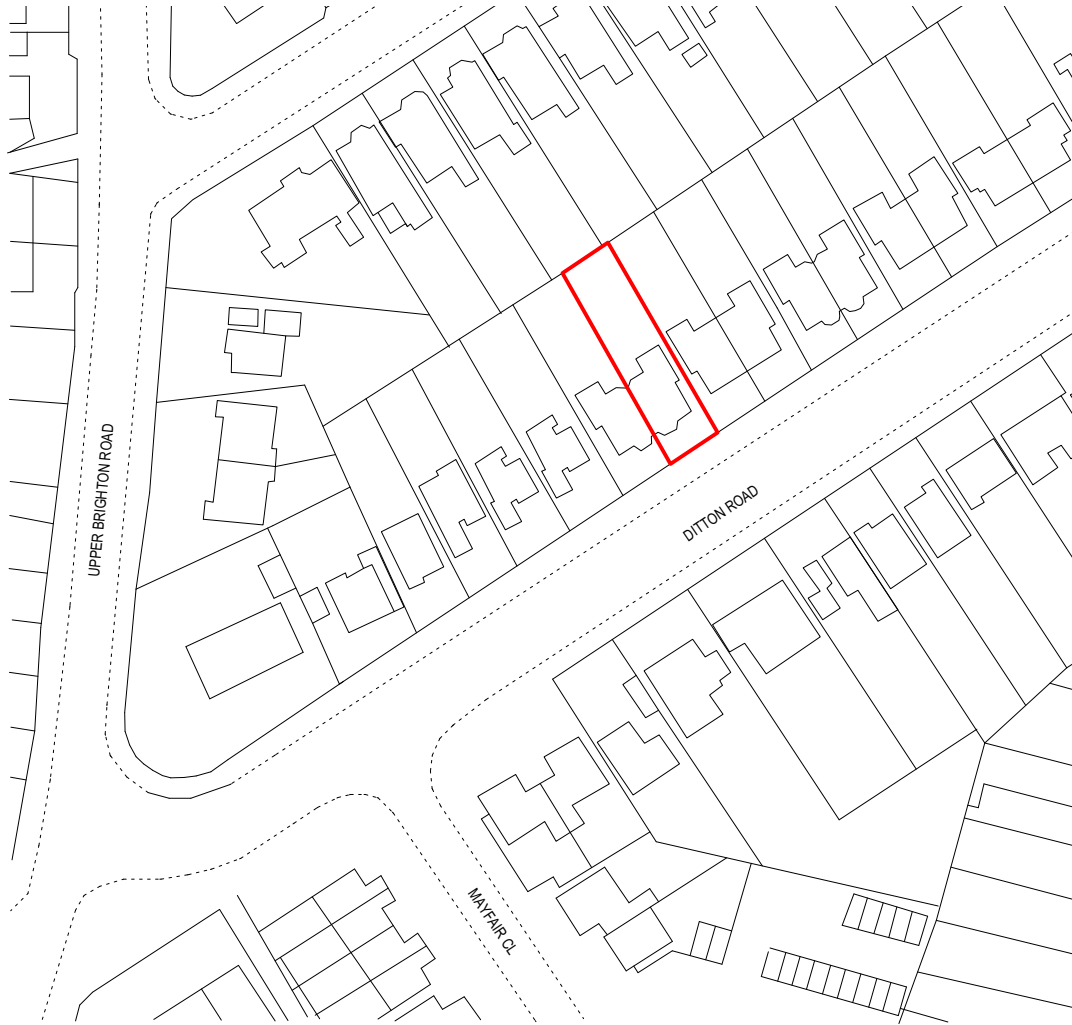

OS/01

project **62 DITTON ROAD, SURBITON, KT6 6RB**
drwg title OS EXTRACT
drwg no. 316/OS/01
scale 1:1250 @ A4
date OCTOBER 2021

duncan foster architects ltd

The Boathouse • 27 Ferry Road • Teddington • Middlesex • TW11 9NN
telephone 020 8973 0066 • www.duncanfosterarchitects.co.uk