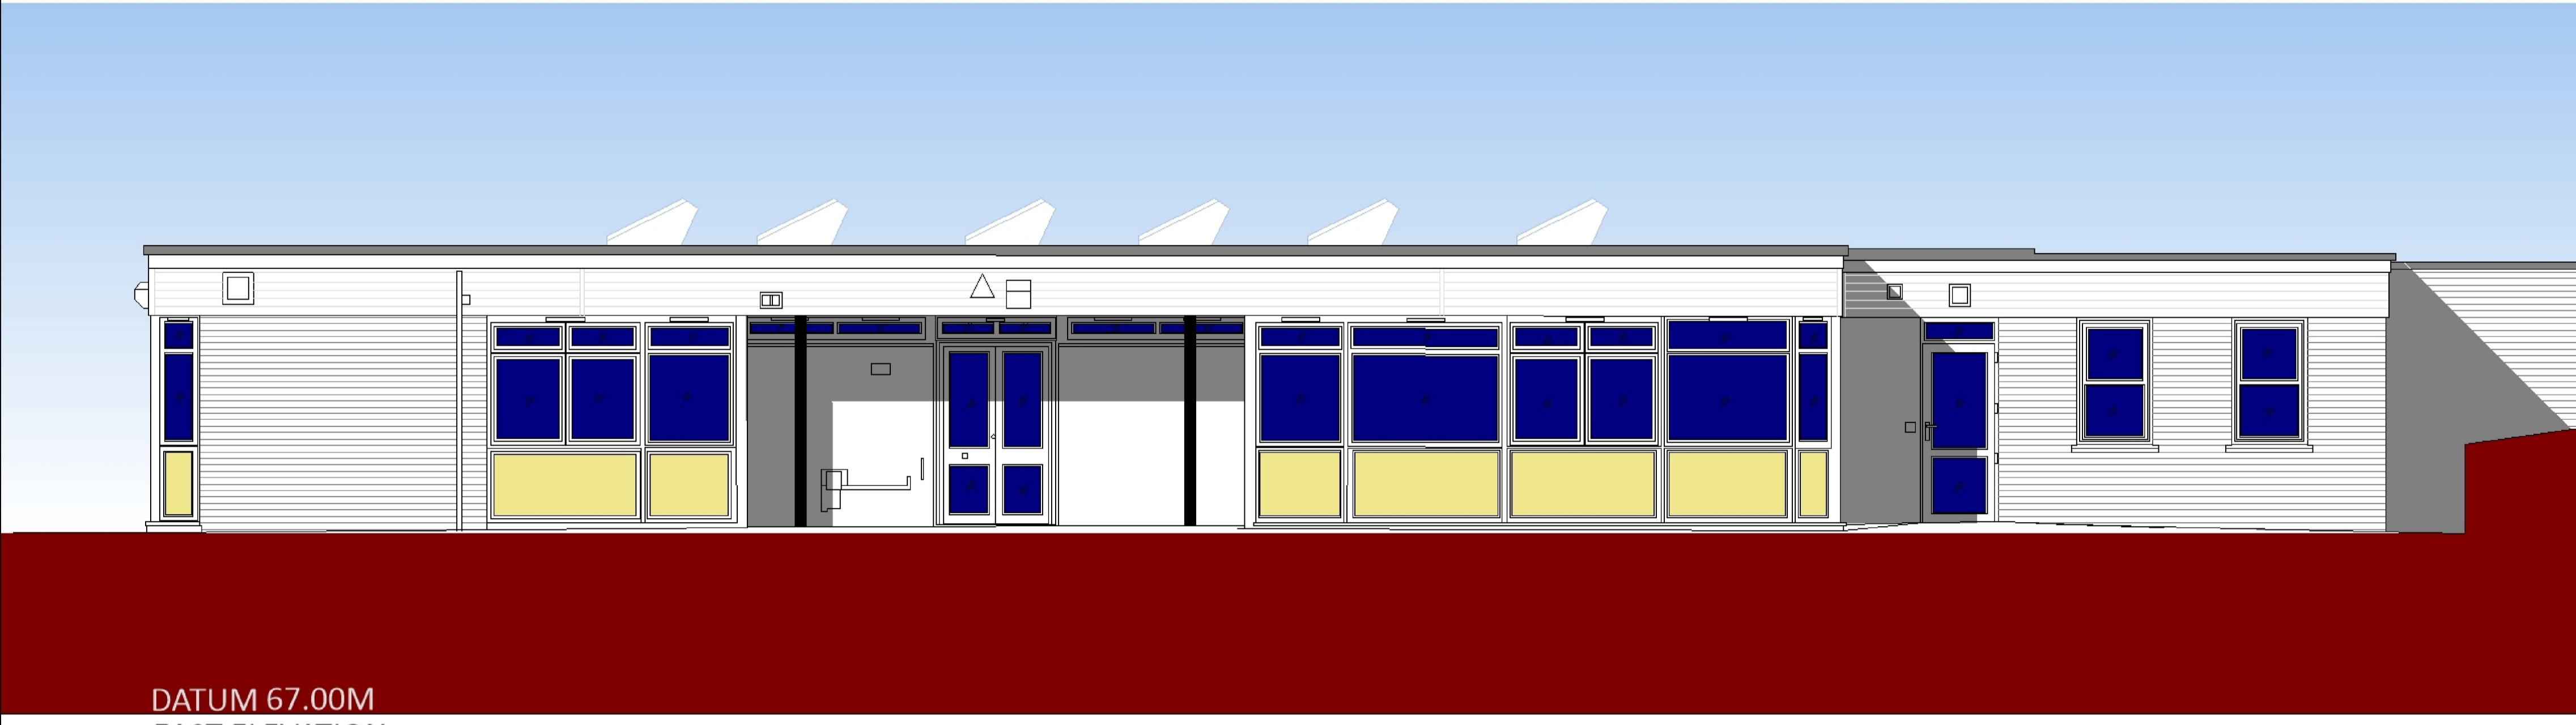

DATUM 67.00M
WEST ELEVATION

DATUM 67.00M
SOUTH ELEVATION

DATUM 67.00M
EAST ELEVATION