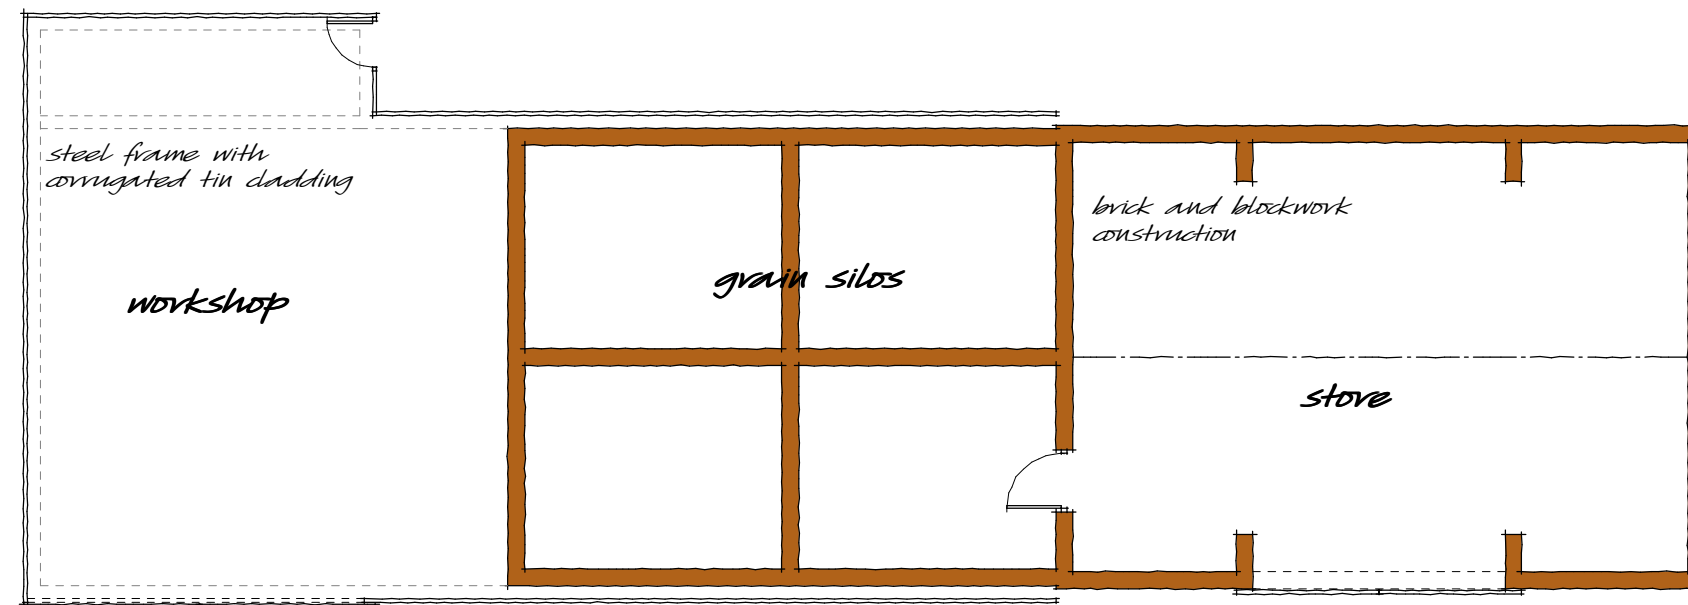

north west elevation

south west elevation

south east elevation

north east elevation

plan

147 m2 Gross external area

Pitchers Barn, Denham Farm

The Old Grain Store 1:100 scale @ A5

Drawing 2748.12

Shaun Andrews, Pitchers Barn, Denham Farm, Wheeler End, High Wycombe, Bucks HP14 3NQ

01494 881667

07973 307362

shaun@shaunandrewsdesign.com