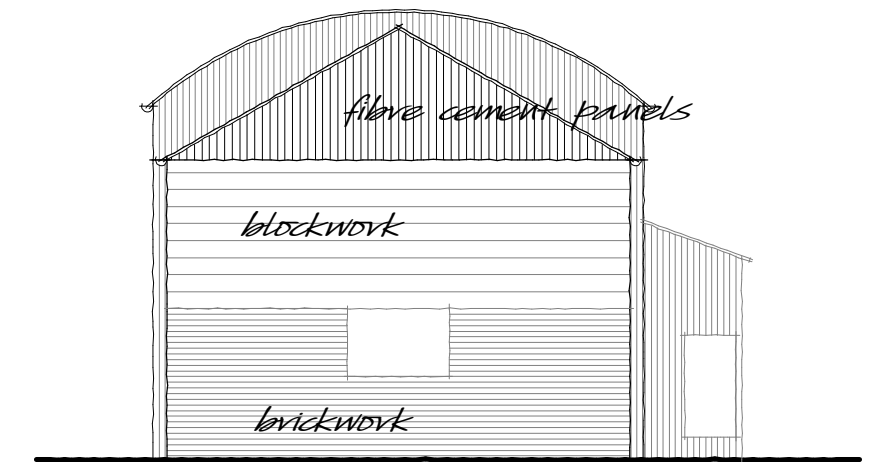

north west elevation

south west elevation

south east elevation

north east elevation

plan

147 m2 Gross external area

Pitchers Barn, Denham Farm

The Old Grain Store 1:100 scale @ A5

Drawing 2748.12

Shaun Andrews, Pitchers Barn, Denham Farm, Wheeler End, High Wycombe, Bucks HP14 3NQ

01494 881667

07973 307362

shaun@shaunandrewsdesign.com