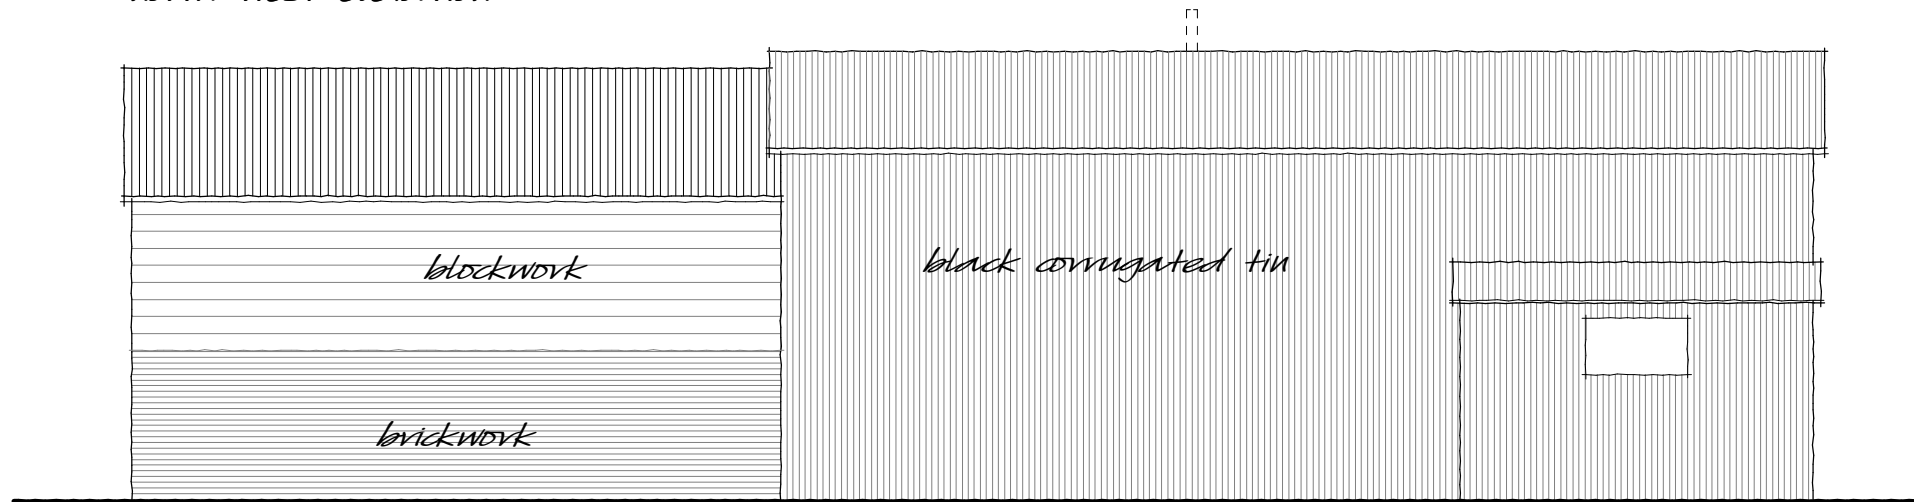

north west elevation

south west elevation

south east elevation

north east elevation

plan

147 m2 Gross external area

Pitchers Barn, Denham Farm

The Old Grain Store 1:100 scale @ A5

Drawing 2748.12

Shaun Andrews, Pitchers Barn, Denham Farm, Wheeler End, High Wycombe, Bucks HP14 3NQ

01494 881667

07973 307362

shaun@shaunandrewsdesign.com