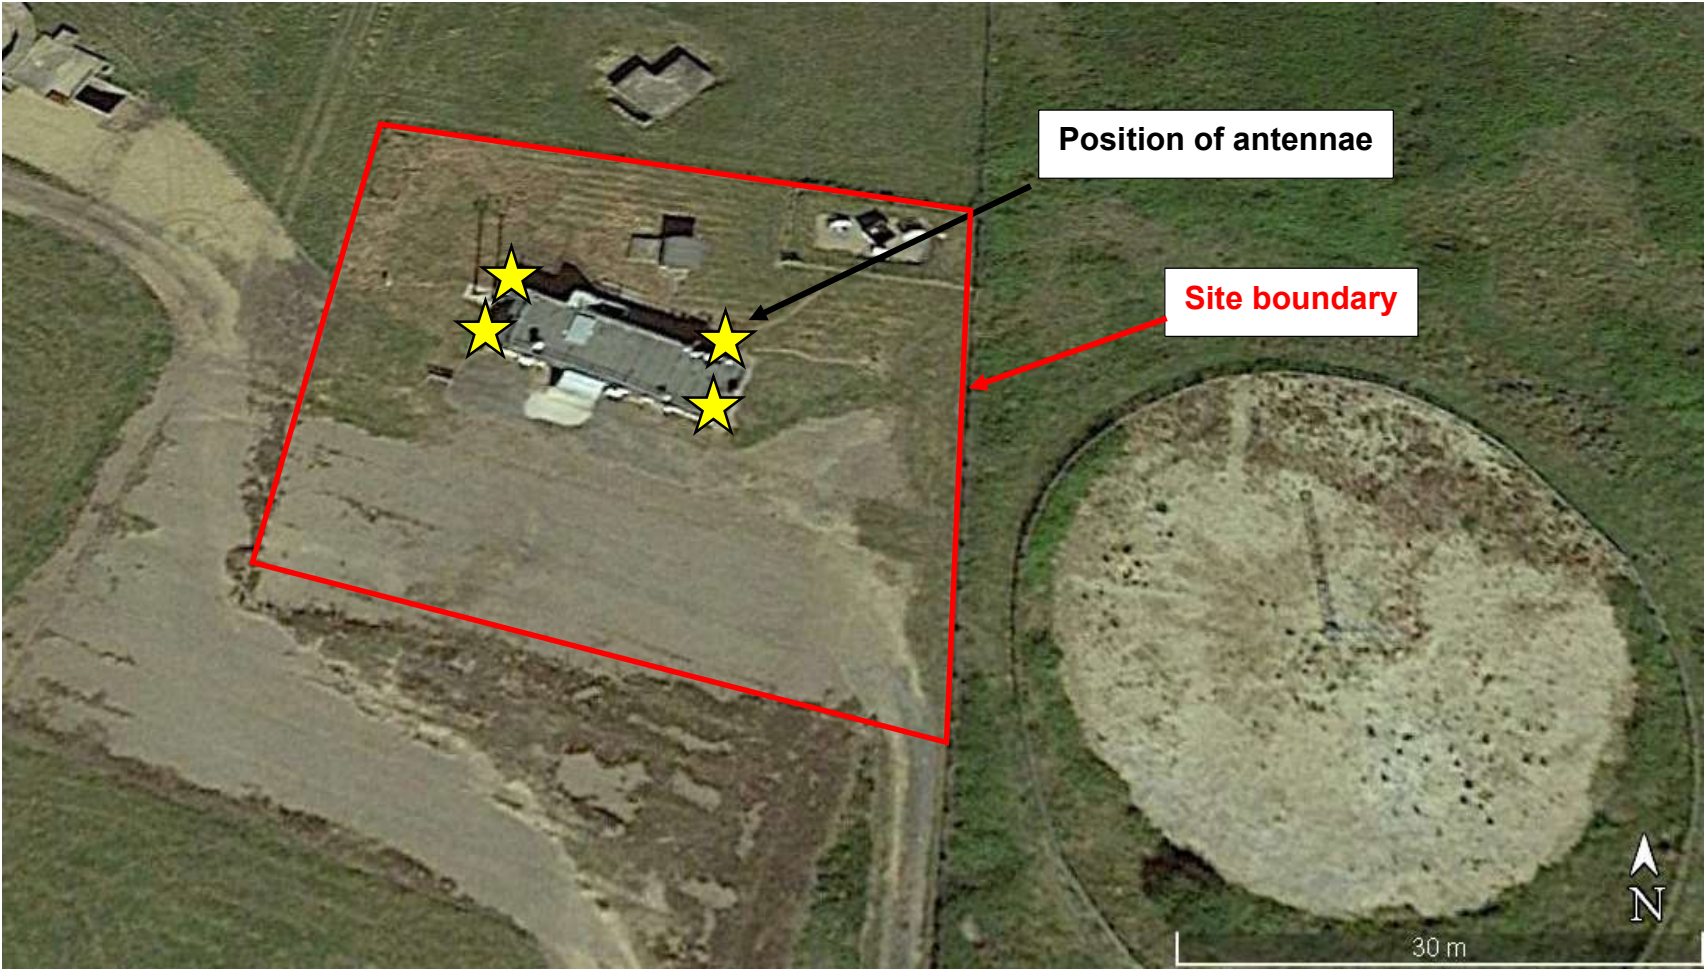

WEYBOURNE ATMOSPHERIC OBSERVATORY SITE PLAN

Position of antennae

Site boundary

N

30 m