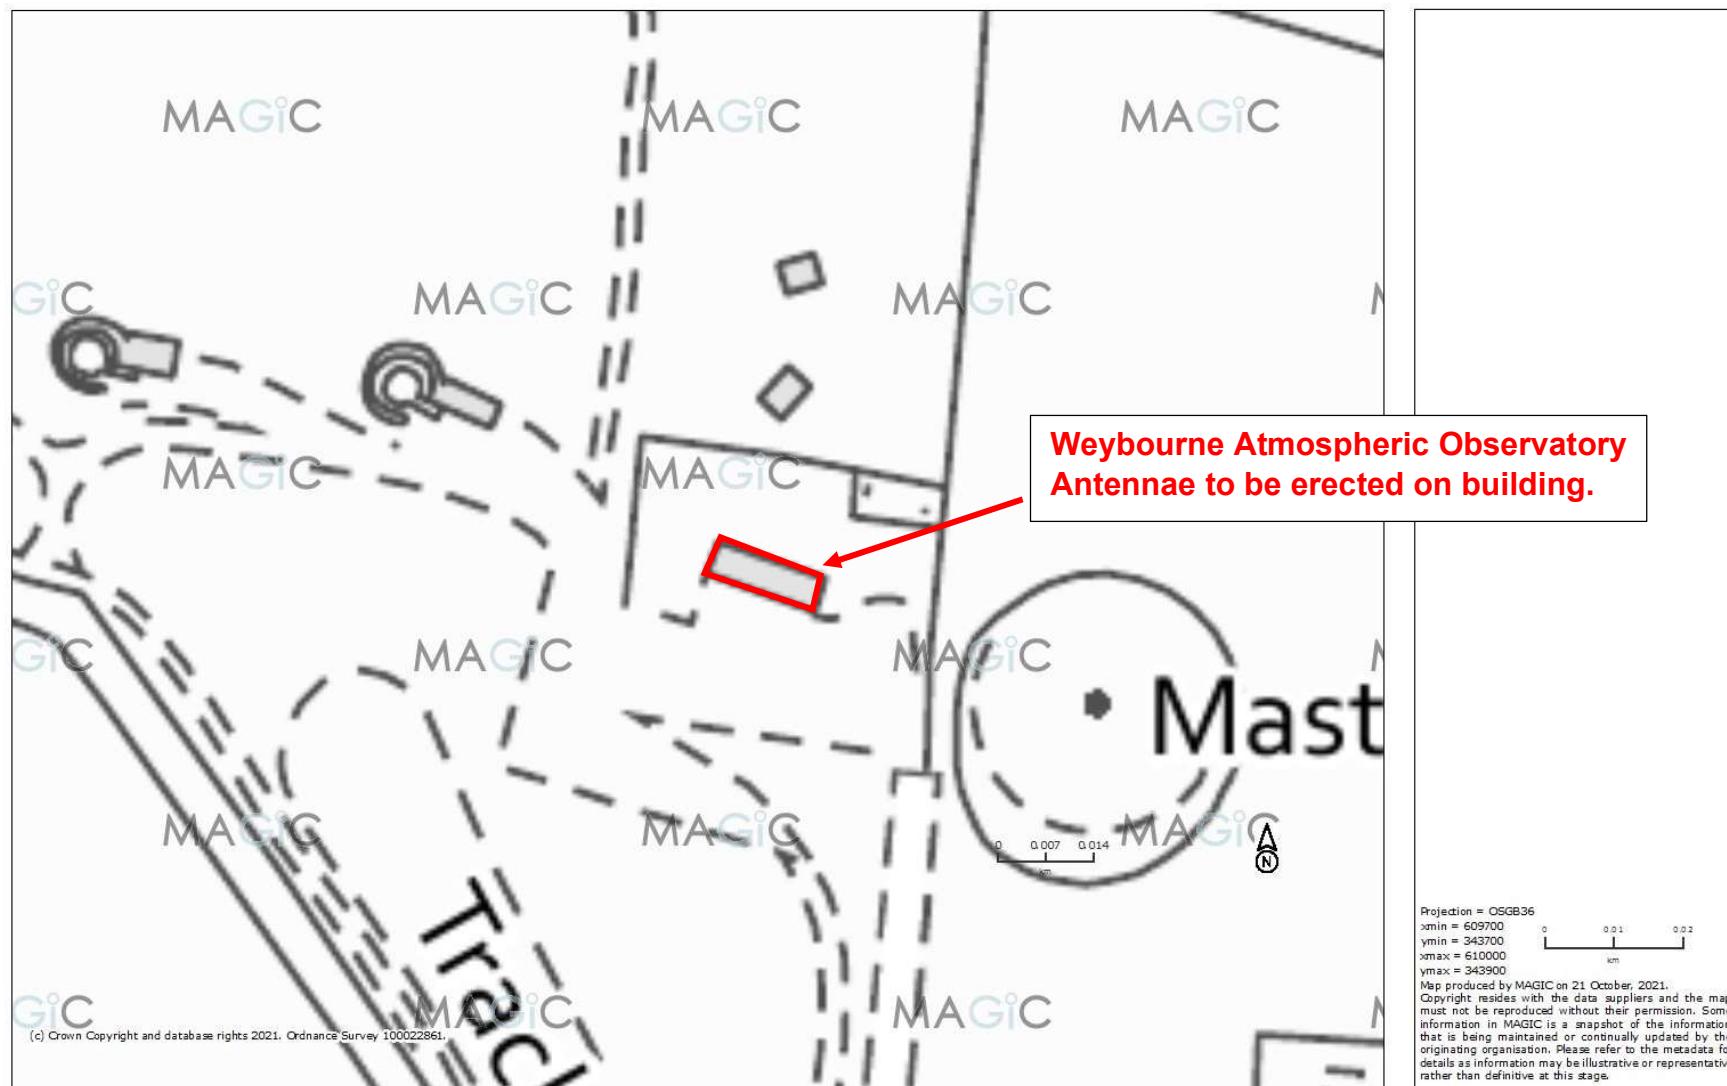

WEYBOURNE ATMOSPHERIC OBSERVATORY SITE PLAN

Position of antennae

Site boundary

N

30 m