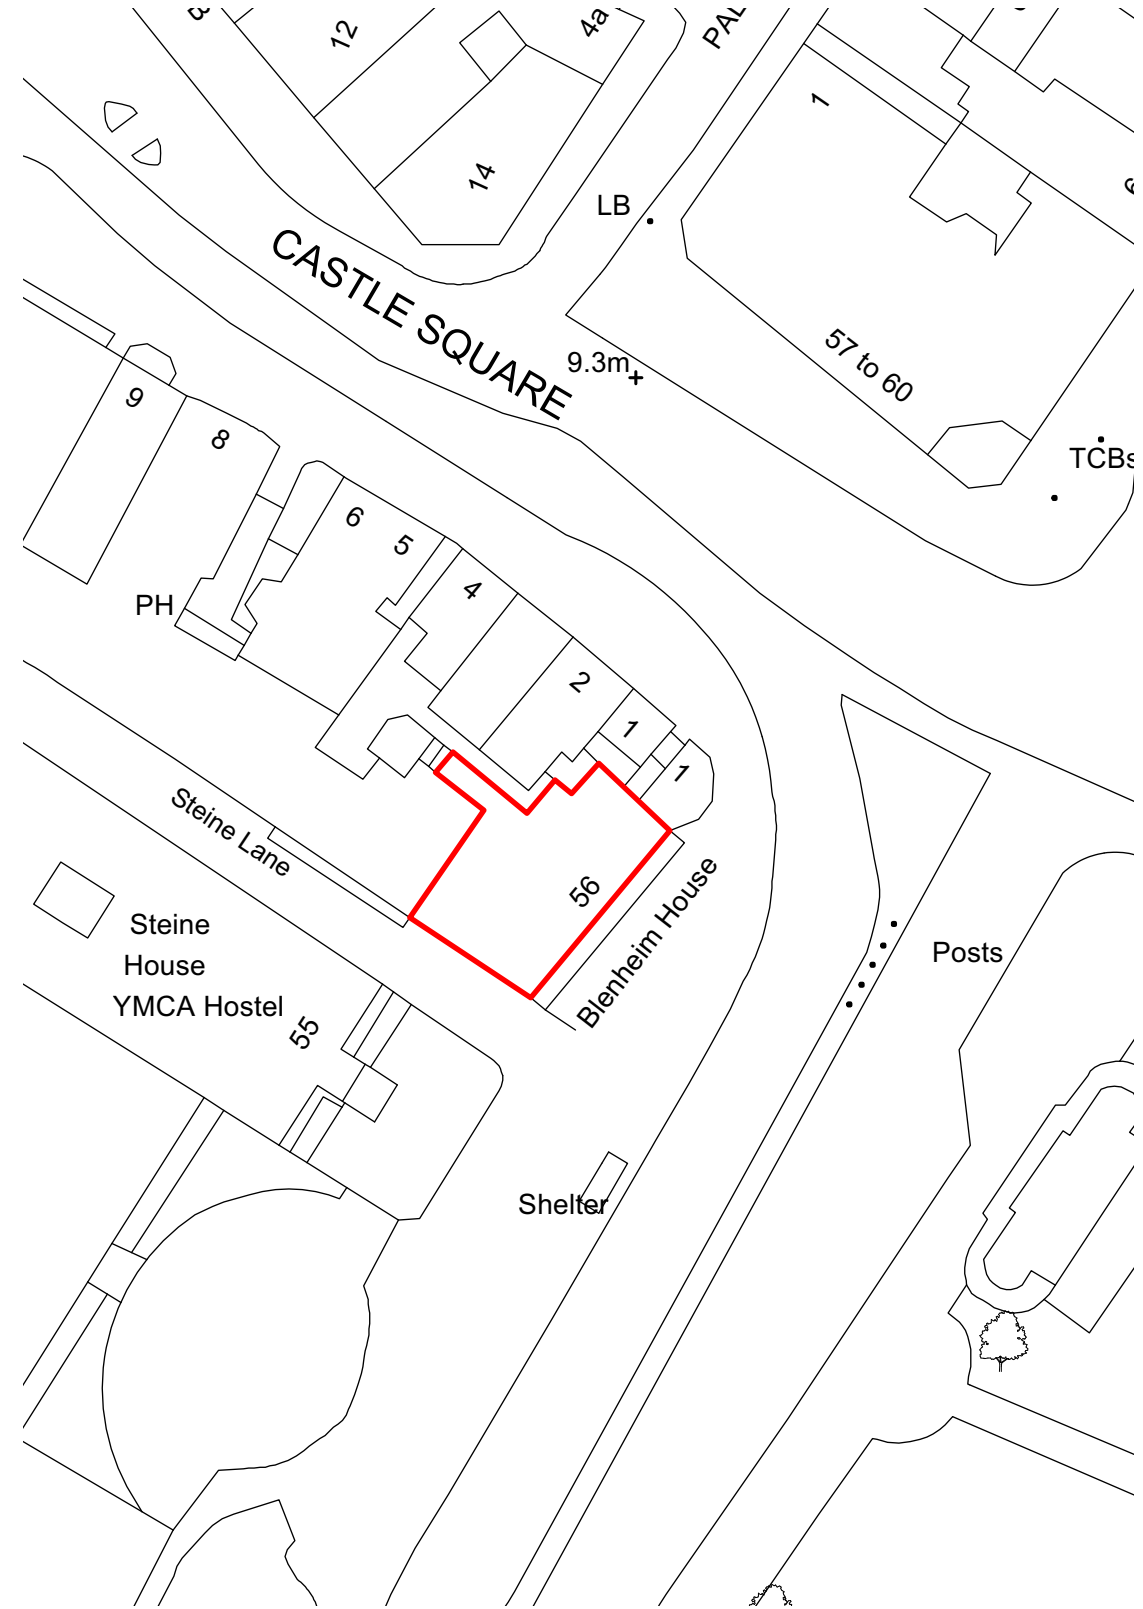

1 Location Plan
Scale: 1:1250

2 Block Plan
Scale: 1:500

Dwg No. 18034-P-001

Drawing Title Location & Block Plan
 Address Blenheim House
 Client Eurofile pension fund
 Scale 1:1250 & 1:500 @A3
 Stage PLANNING
 Drawn by sd
 Checked by NS