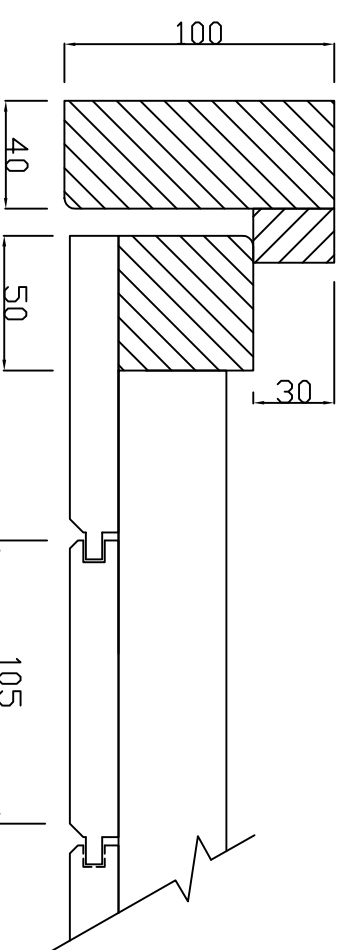

Horizontal section  
side door— section detail

1/2 scale A3 Print

Horizontal section  
Gate doors— section detail

1/2 scale A3 Print

Door sections for workshop/outbuilding/storage  
to Little Barrn Station road Alburgh IP200BT  
( Land west of Shires Cottage )

DRAWING TITLE : Workshop door sections Nov 2021 Rev 1

APPLICANTS : Vermont Bert – Coucher Kim  
Willow Cottage Law Road Alburgh IP200BX  
01966766707 E-mail : bertvermont@gmail.com

SCALE : A3 PRINT (1/20 A4 PRINT)  
1/10 A3 PRINT (1/20 A4 PRINT)

ALL DIMENSIONS ARE IN METRIC IN MM

DRAWING 3/5