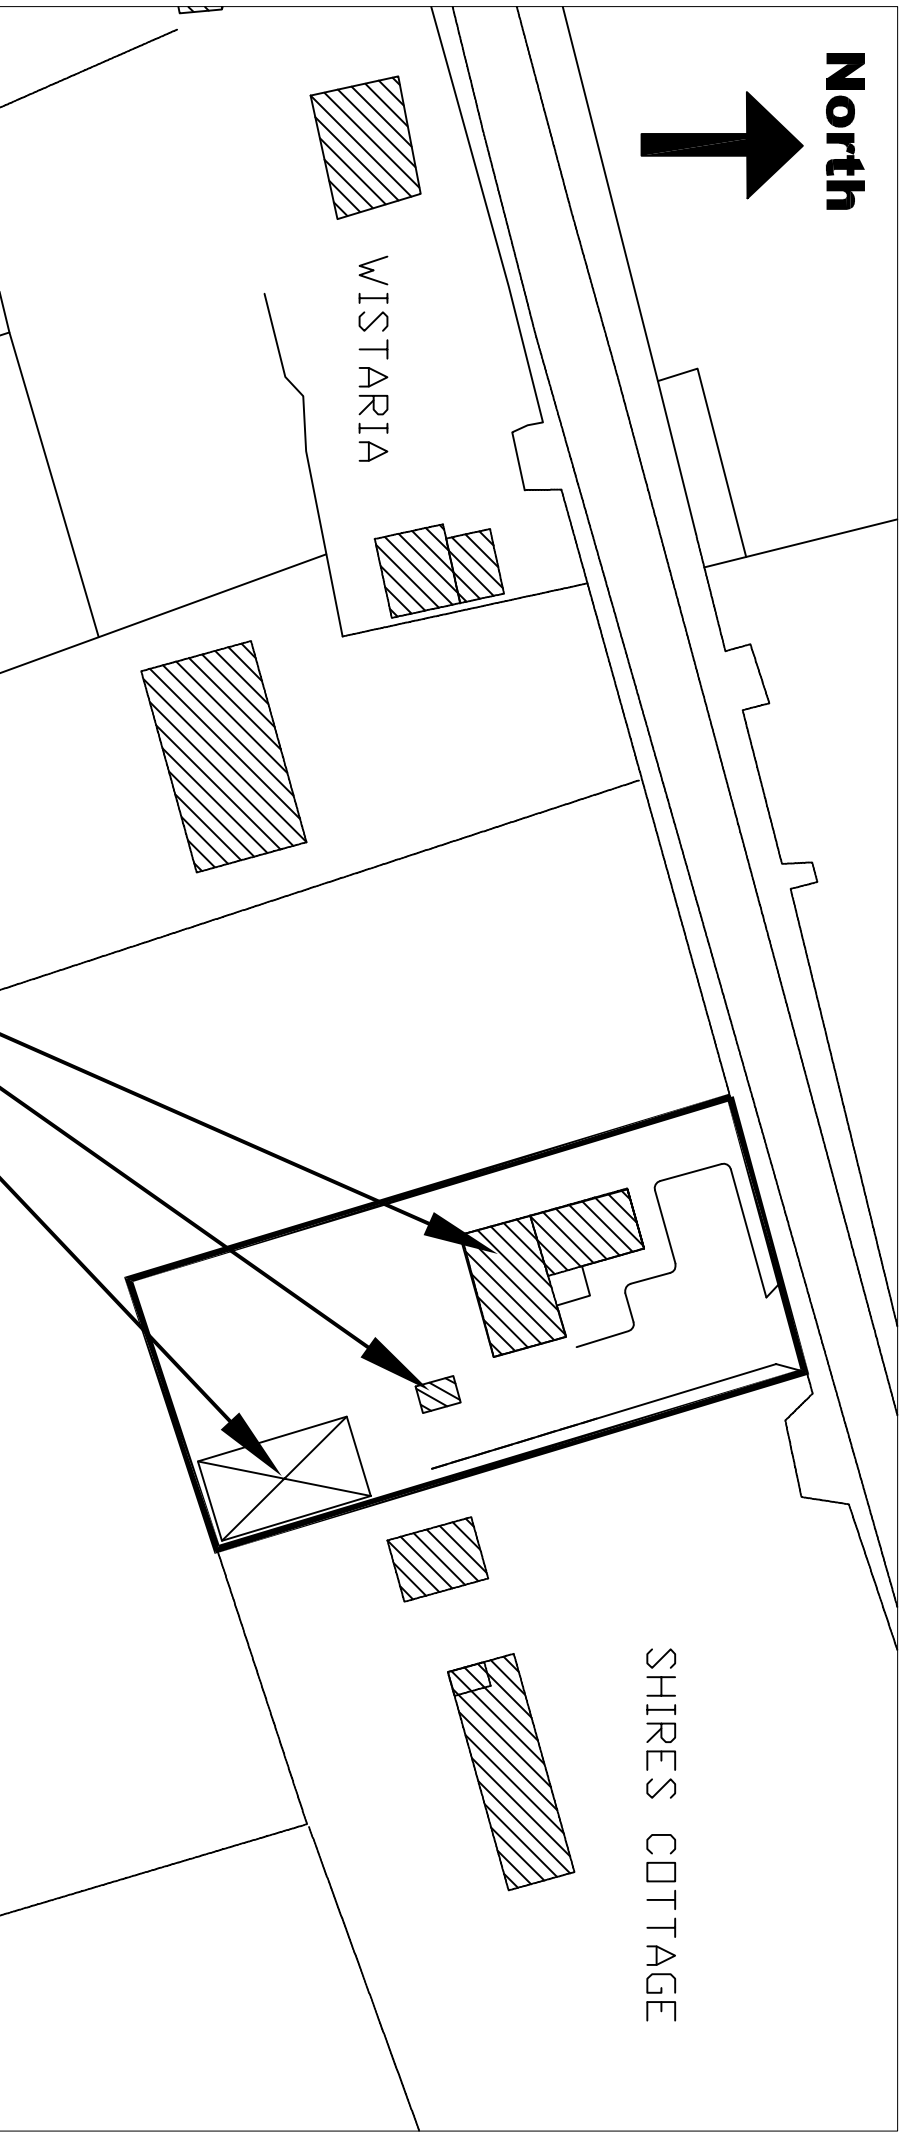

**North**

Existing constructions on plot

Proposed outbuilding

0 10 20 30 40 50 Meters

Site plan for workshop/outbuilding/storage to Little Barn Station road Alburgh IP200BT < Land west of Shires Cottage >

DRAWING TITLE : Site plan Nov 2021 Rev 1

APPLICANTS : Vermont Bert – Croucher Kim  
Willow Cottage Low Road Alburgh IP200BX  
01986788707 E-mail : bertvermunt@gmail.com

SCALE : 1/500 ● A4 PRINT

ALL DIMENSIONS ARE IN METRIC IN MM

DRAWING 5/5