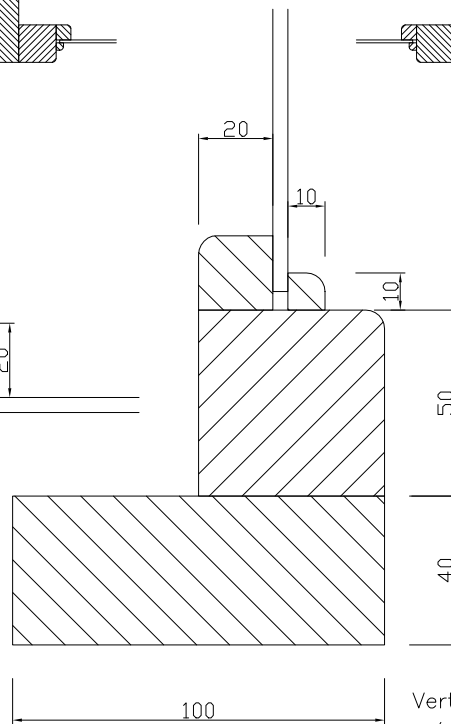

Vertical section

Horizontal section detail
1/2 scale © A4 PRINT

Vertical section detail
1/2 scale © A4 PRINT

Window sections for workshop/outbuilding/storage to Little Barn Station road Alburgh IP200BT (Land west of Shires Cottage)	
DRAWING TITLE ; Workshop window sections Nov 2021 Rev 1	
APPLICANTS : Vermunt Bert – Croucher Kim Willow Cottage Low Road Alburgh IP200BX 01986788707 E-mail ; bertvermunt@gmail.com	
SCALE : 1/10 © A4 PRINT	
ALL DIMENSIONS ARE IN METRIC IN MM	DRAWING 2/5