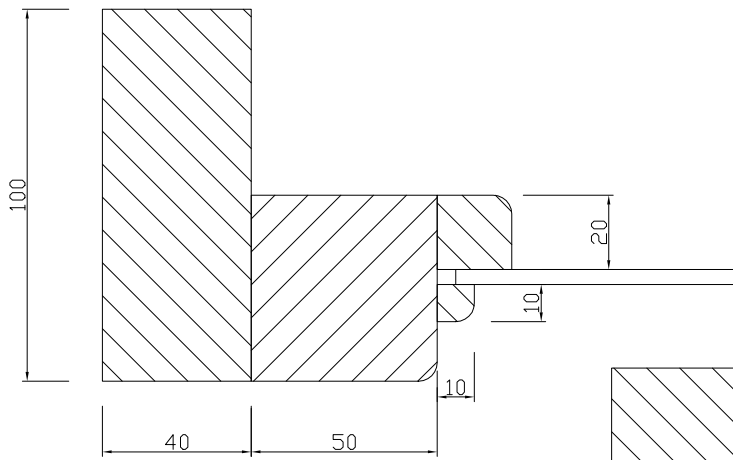

Vertical section

Horizontal section detail
1/2 scale © A4 PRINT

Vertical section detail
1/2 scale © A4 PRINT

Window sections for workshop/outbuilding/storage to Little Barn Station road Alburgh IP200BT (Land west of Shires Cottage)	
DRAWING TITLE ; Workshop window sections Nov 2021 Rev 1	
APPLICANTS : Vermunt Bert – Croucher Kim Willow Cottage Low Road Alburgh IP200BX 01986788707 E-mail ; bertvermunt@gmail.com	
SCALE : 1/10 © A4 PRINT	
ALL DIMENSIONS ARE IN METRIC IN MM	DRAWING 2/5