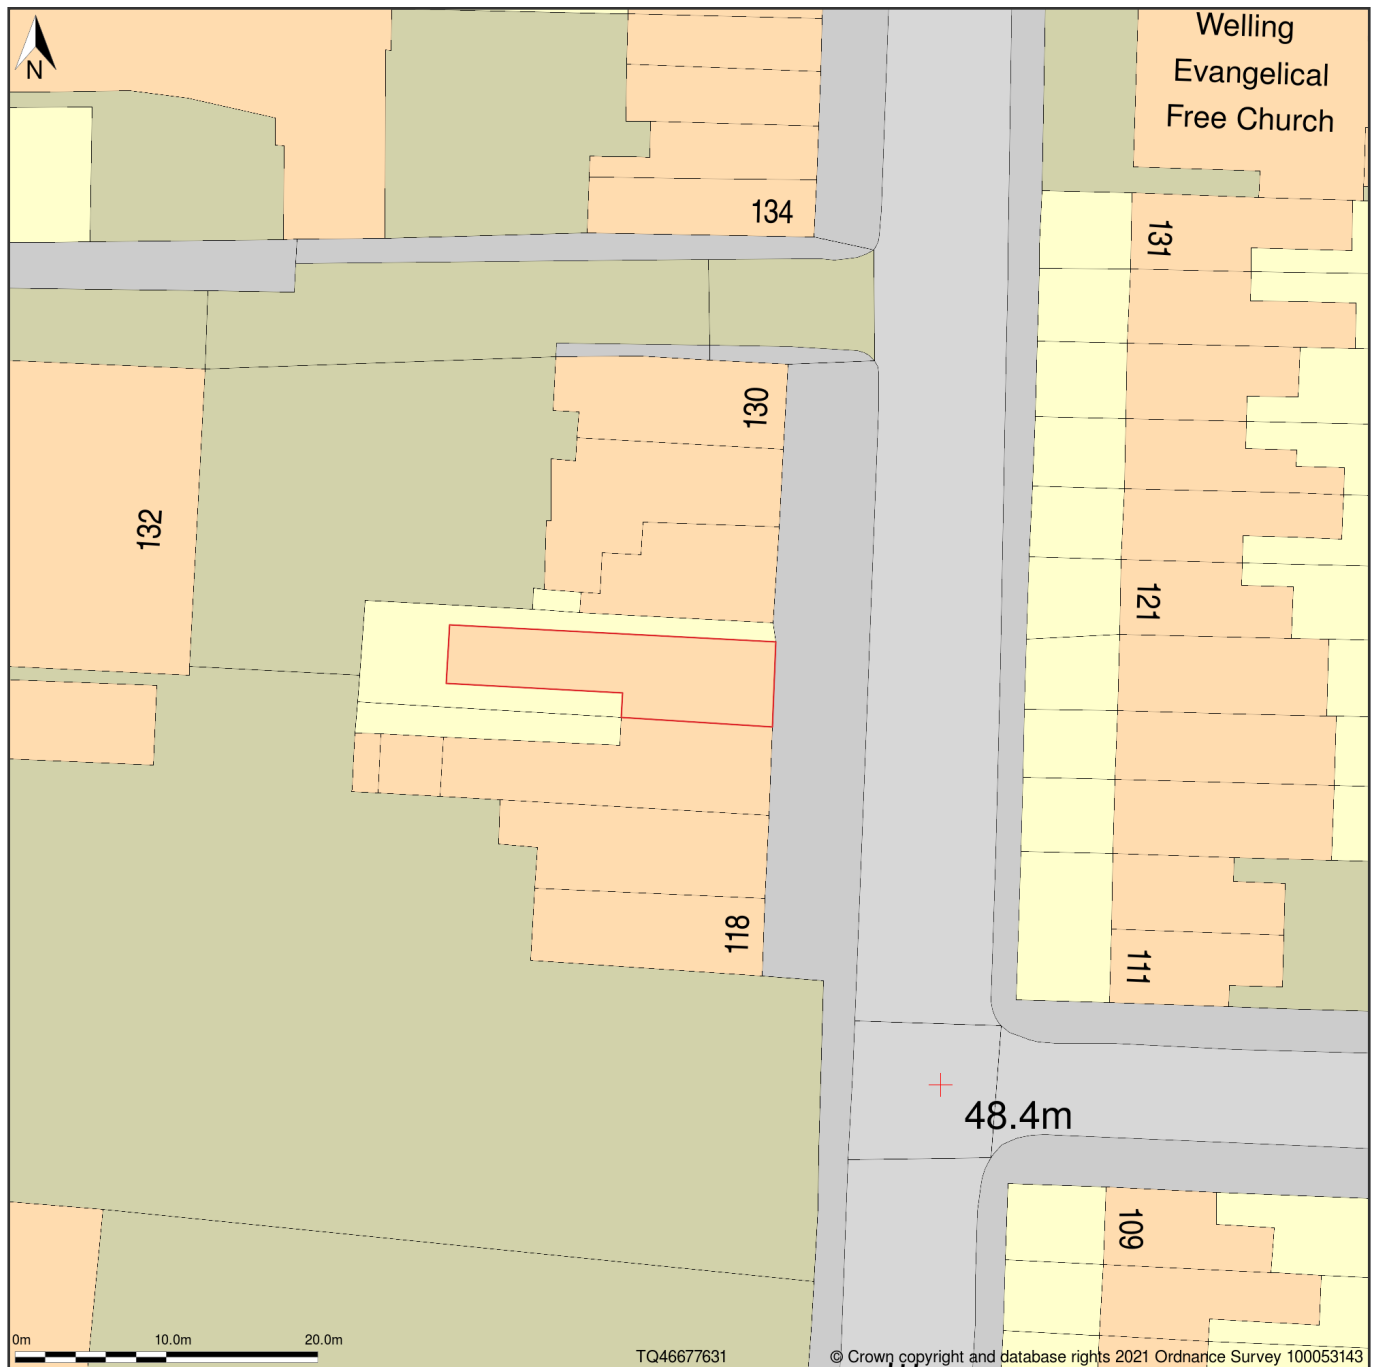

124, Upper Wickham Lane, Welling, Bexley, DA16 3DP

Block Plan shows area bounded by: 546626.95, 176266.05 546716.95, 176356.05 (at a scale of 1:500), OSGridRef: TQ46677631. The representation of a road, track or path is no evidence of a right of way. The representation of features as lines is no evidence of a property boundary.

Produced on 23rd Sep 2021 from the Ordnance Survey National Geographic Database and incorporating surveyed revision available at this date. Reproduction in whole or part is prohibited without the prior permission of Ordnance Survey. © Crown copyright 2021. Supplied by www.buyaplan.co.uk a licensed Ordnance Survey partner (100053143). Unique plan reference: #00670343-B55B8E