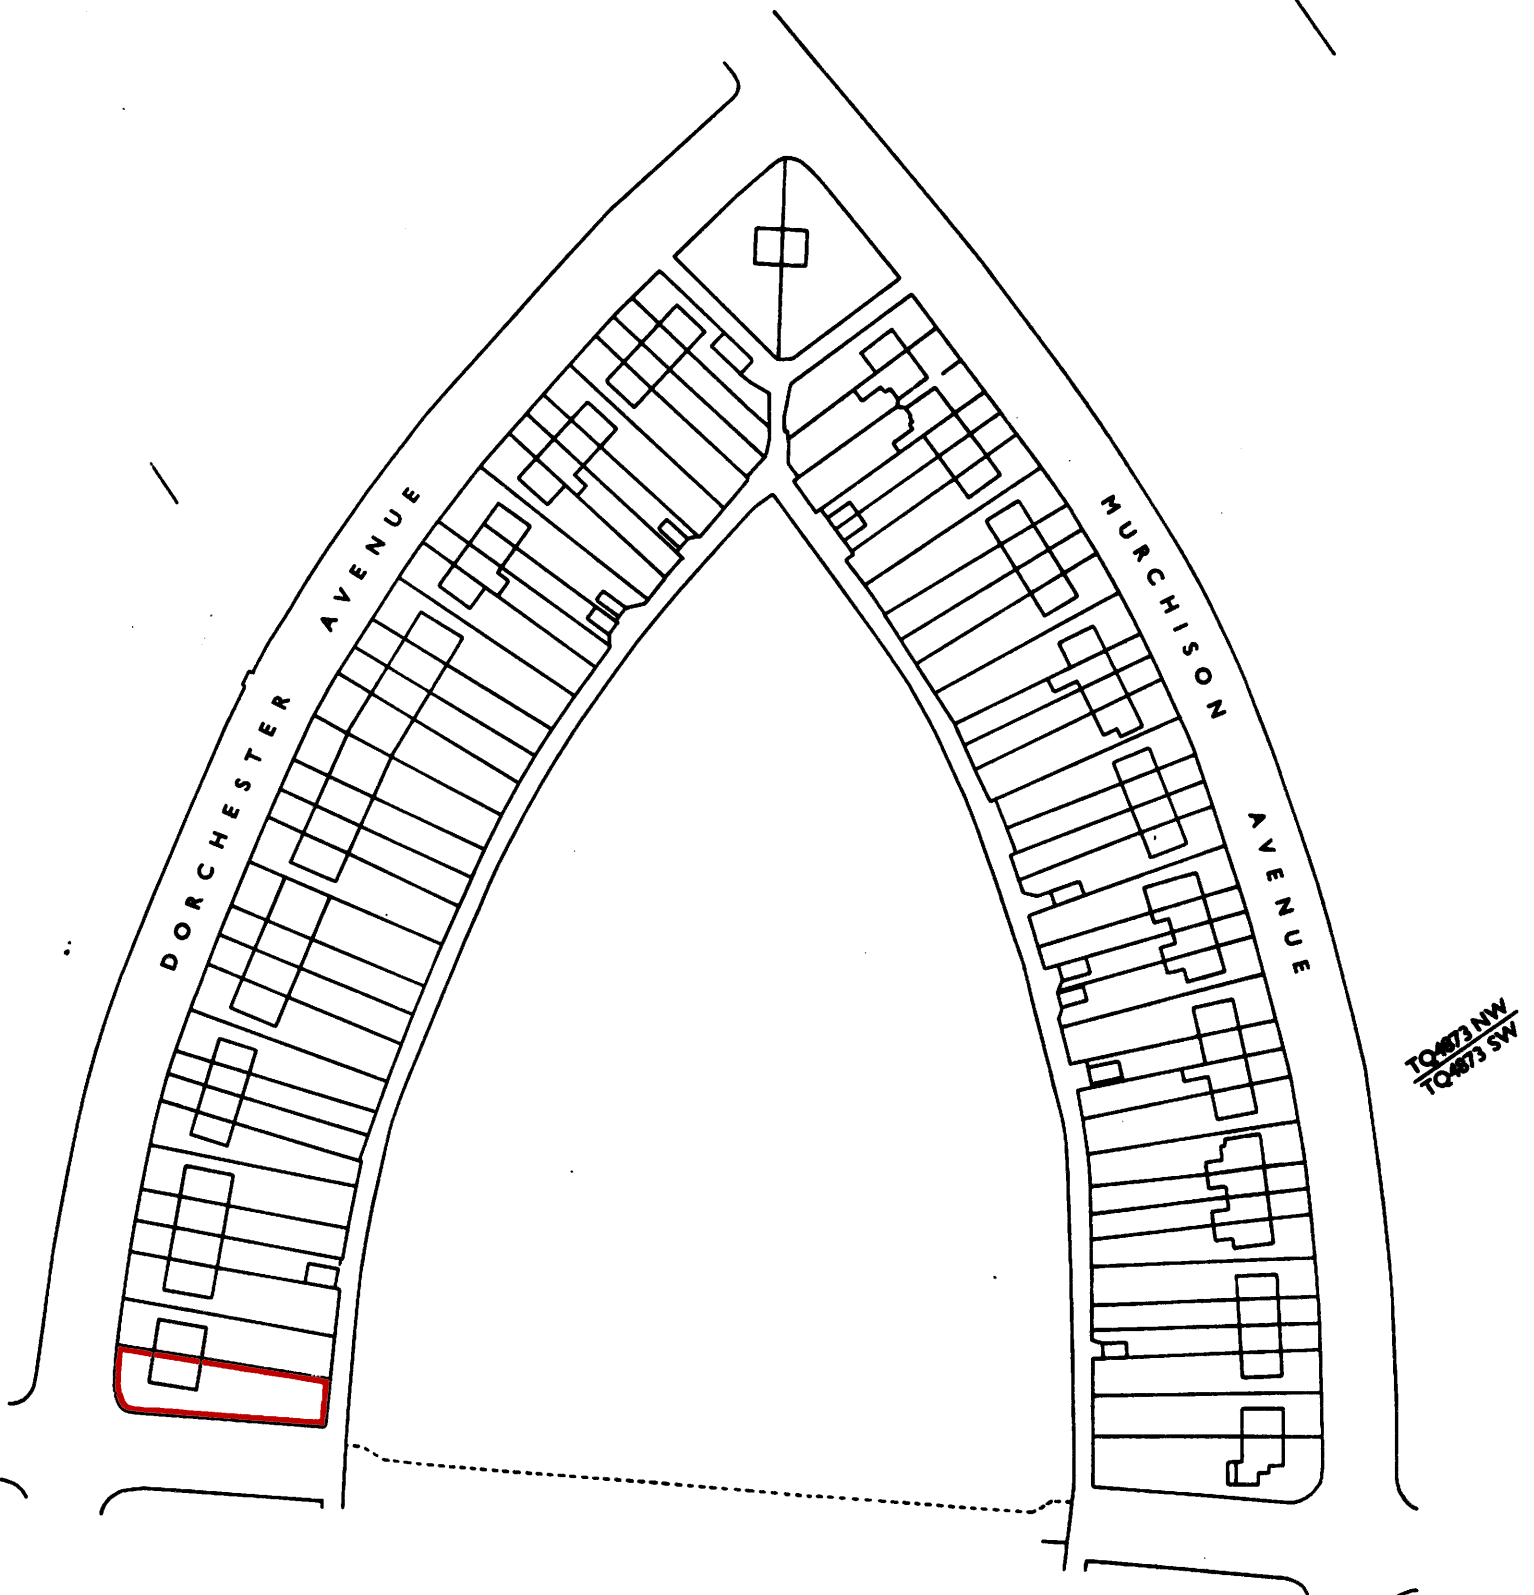

H. M. LAND REGISTRY

NATIONAL GRID PLAN TQ 4873 SECTION K
GREATER LONDON

Scale 1/1250

BOROUGH of BEXLEY

Old Reference KENT VIII 8 L

Made and printed by the Director
General of the Ordnance Survey,
Chesington, Surrey. 1967 for HMLR
© Crown Copyright 1967

TQ4773 NE
TQ4773 SE

Filed Plan of Title No.

K 15486

This is a copy of the title plan on 6 OCT 2021 at 13:12:02. This copy does not take account of any application made after that time even if still pending in HM Land Registry when this copy was issued.

HM Land Registry endeavours to maintain high quality and scale accuracy of title plan images. The quality and accuracy of any print will depend on your printer, your computer and its print settings. This title plan shows the general position, not the exact line, of the boundaries. It may be subject to distortions in scale. Measurements scaled from this plan may not match measurements between the same points on the ground.