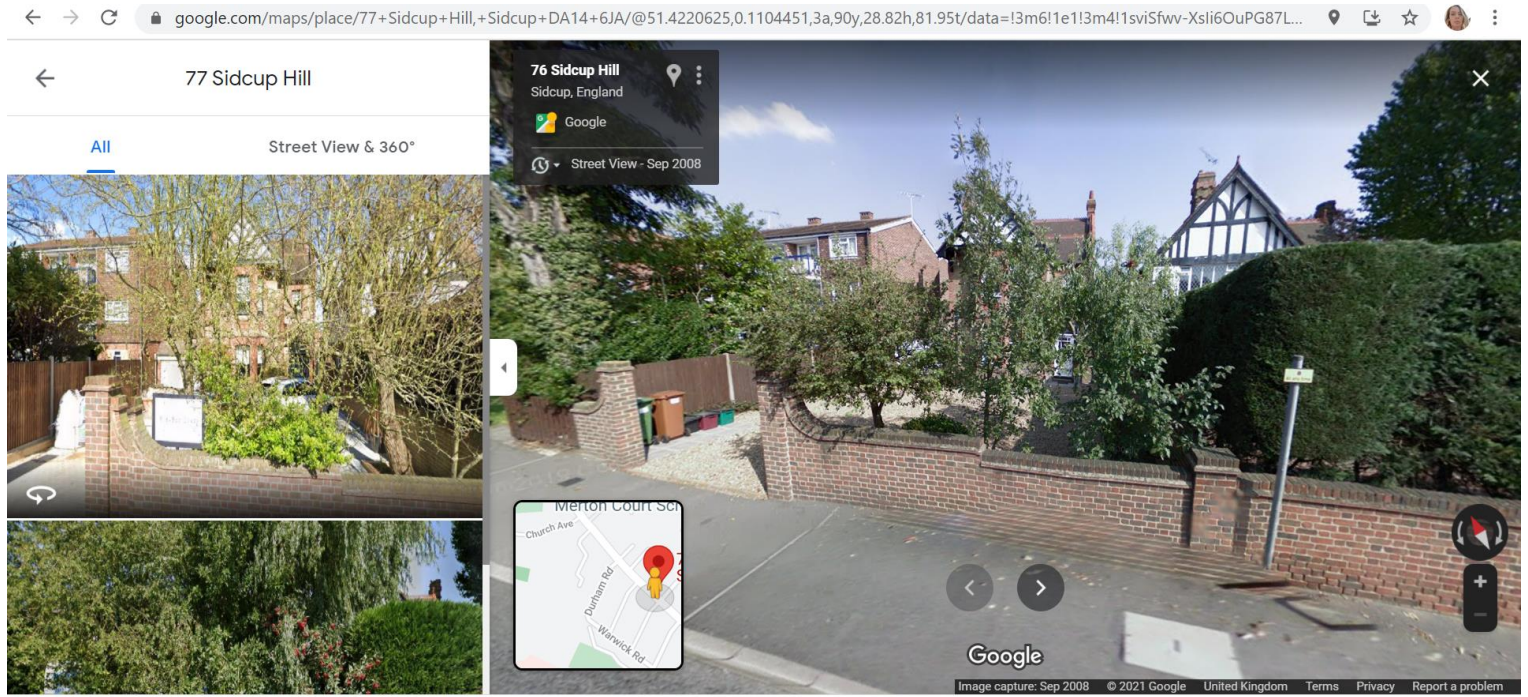

## 77 Sidcup Hill as per Google Images 2008

## 77 Sidcup Hill including gate and panels as of 2021

77 Sidcup Hill - Original Wall Measurements

77 Sidcup Hill - Gate and panel Measurements

77 Sidcup Hill - Overall Measurements

Gate sits behind pillars within the boundary of 77 Sidcup Hill.

**79 Sidcup Hill. Neighbouring property with wall and gate over 1.8M in height**

**View from Knoll Road**

**Both 77 & 79 Sidcup Hill and junction of Knoll Road**

**Neighbouring wall measurements**

**1300mm High**