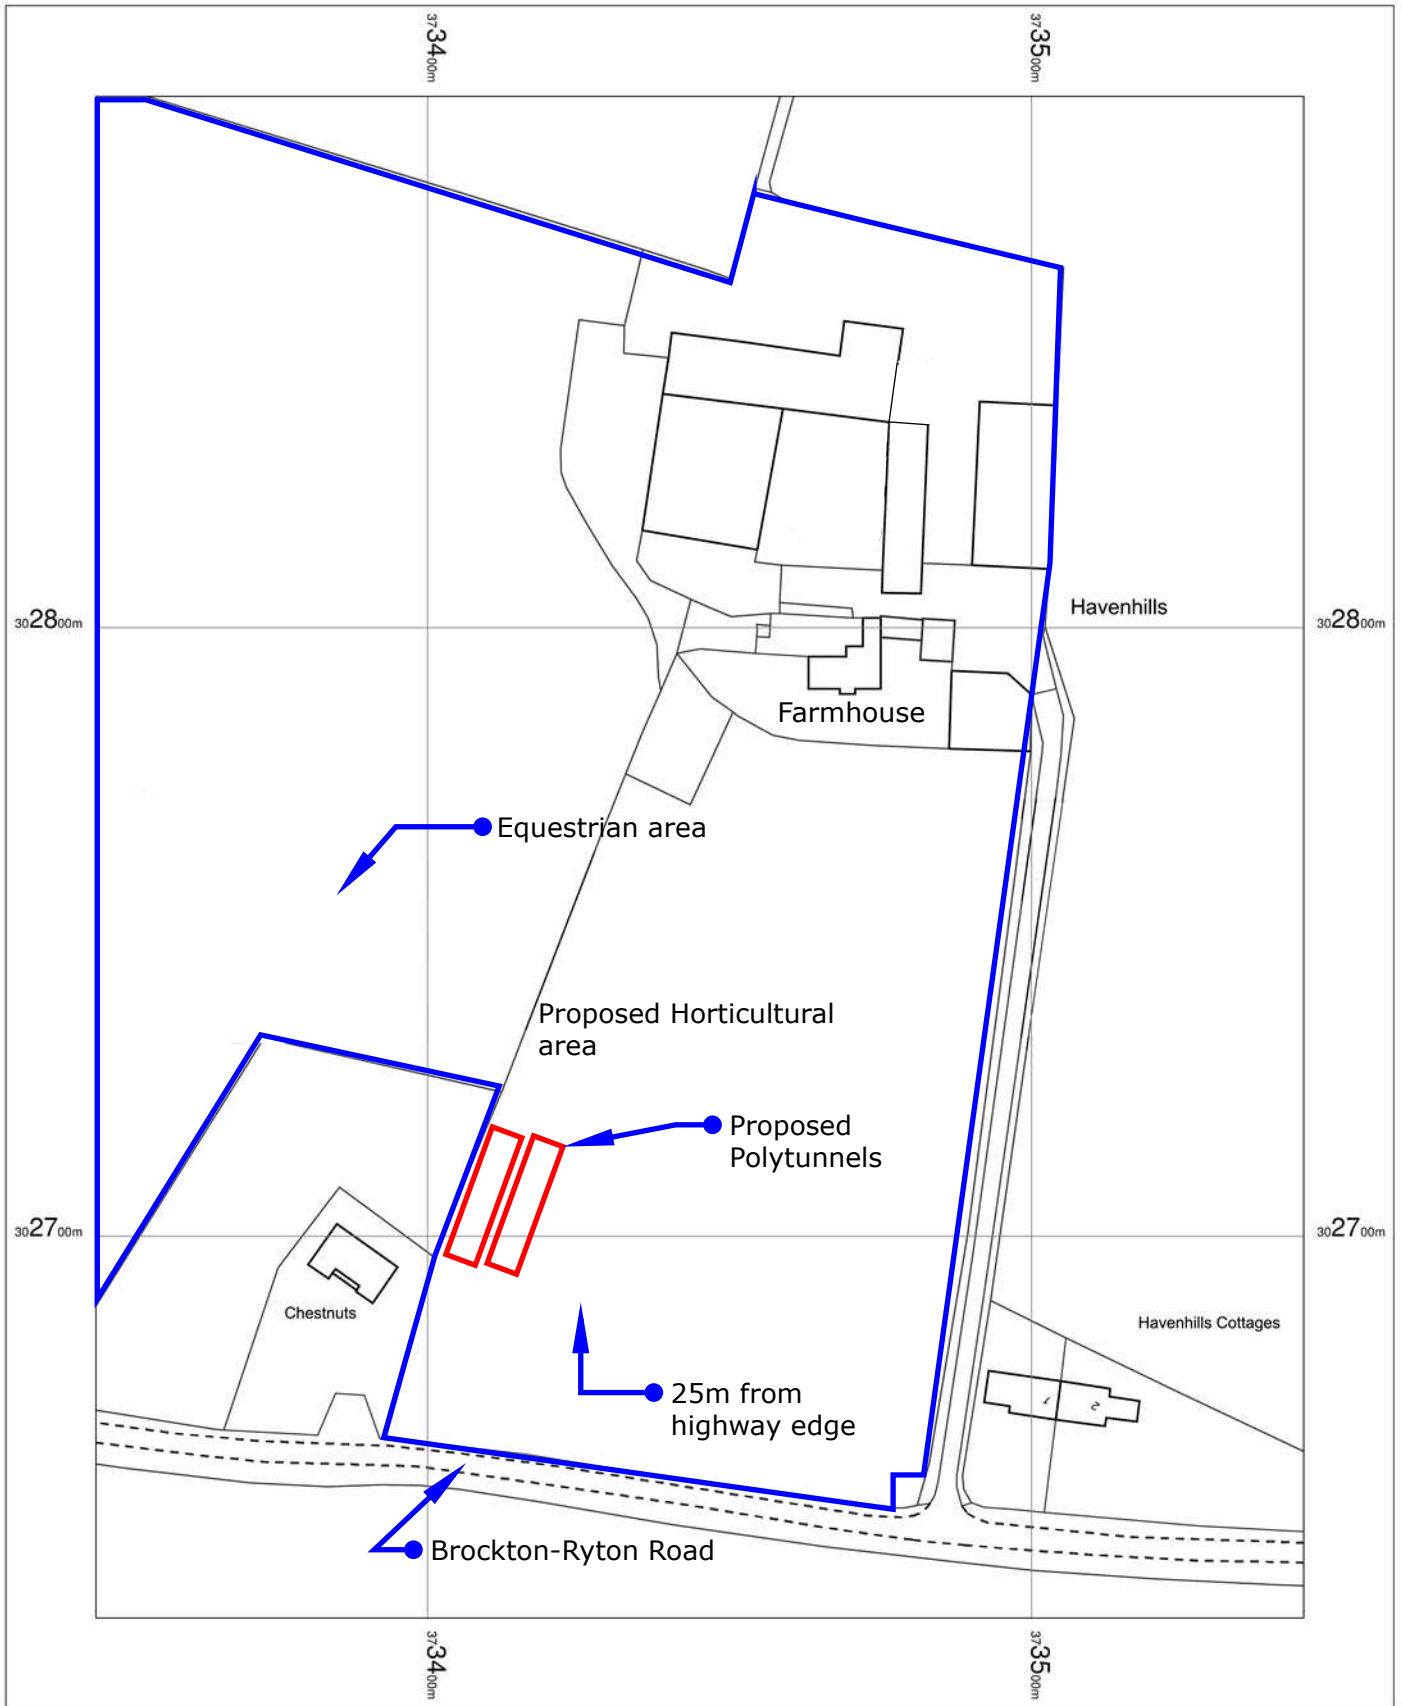

Havenhills Farm

OS MasterMap 1250/2500/10000 scale
26 November 2015, ID: BLJT-00482991
www.planningapplicationmaps.co.uk

1:1250 scale print at A4, Centre: 373445 E, 302762 N

©Crown Copyright Ordnance Survey. Licence no.
100051661