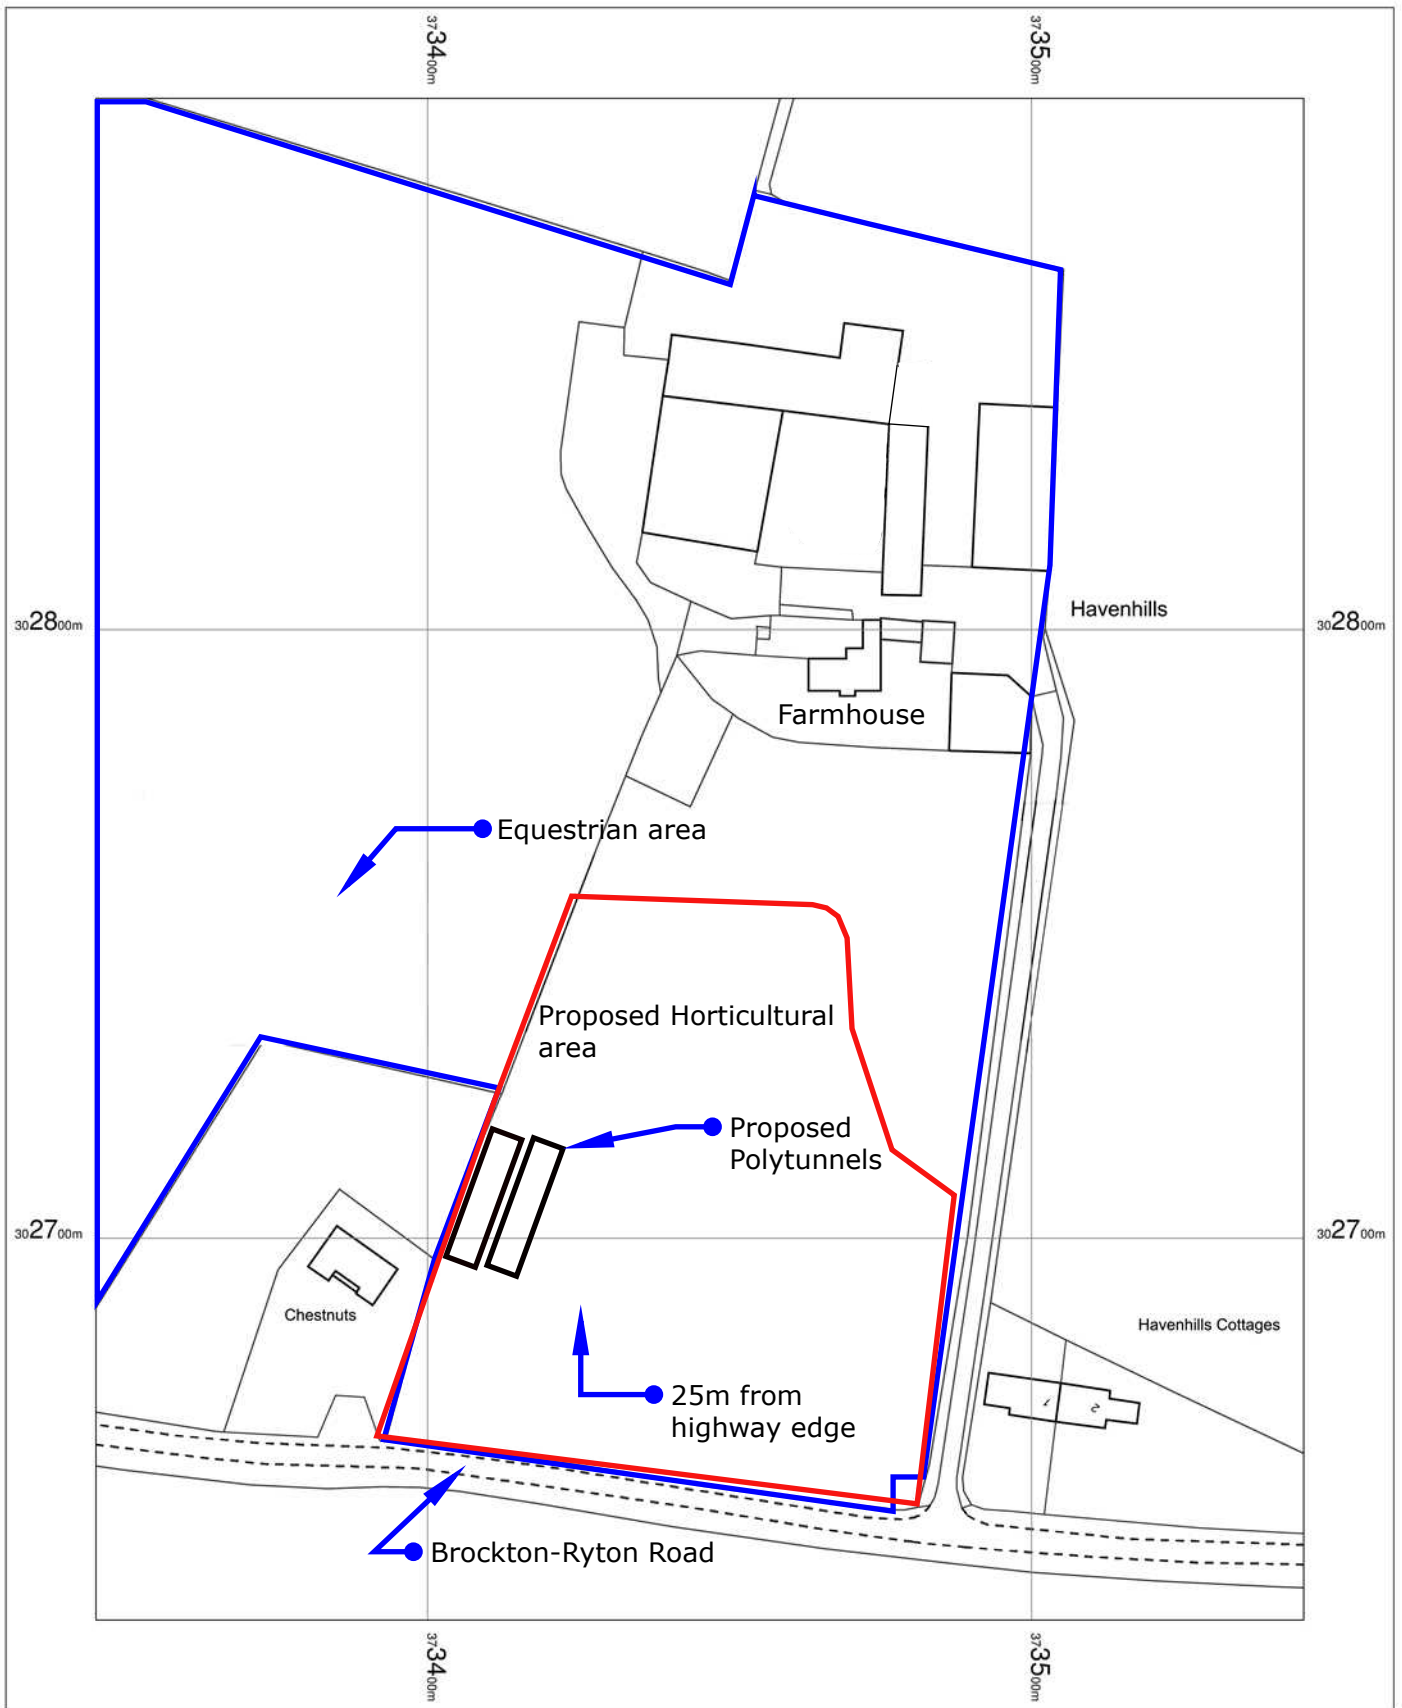

Havenhills Farm

OS MasterMap 1250/2500/10000 scale
26 November 2015, ID: BLJT-00482991
www.planningapplicationmaps.co.uk

1:1250 scale print at A4, Centre: 373445 E, 302762 N

©Crown Copyright Ordnance Survey. Licence no.
100051661